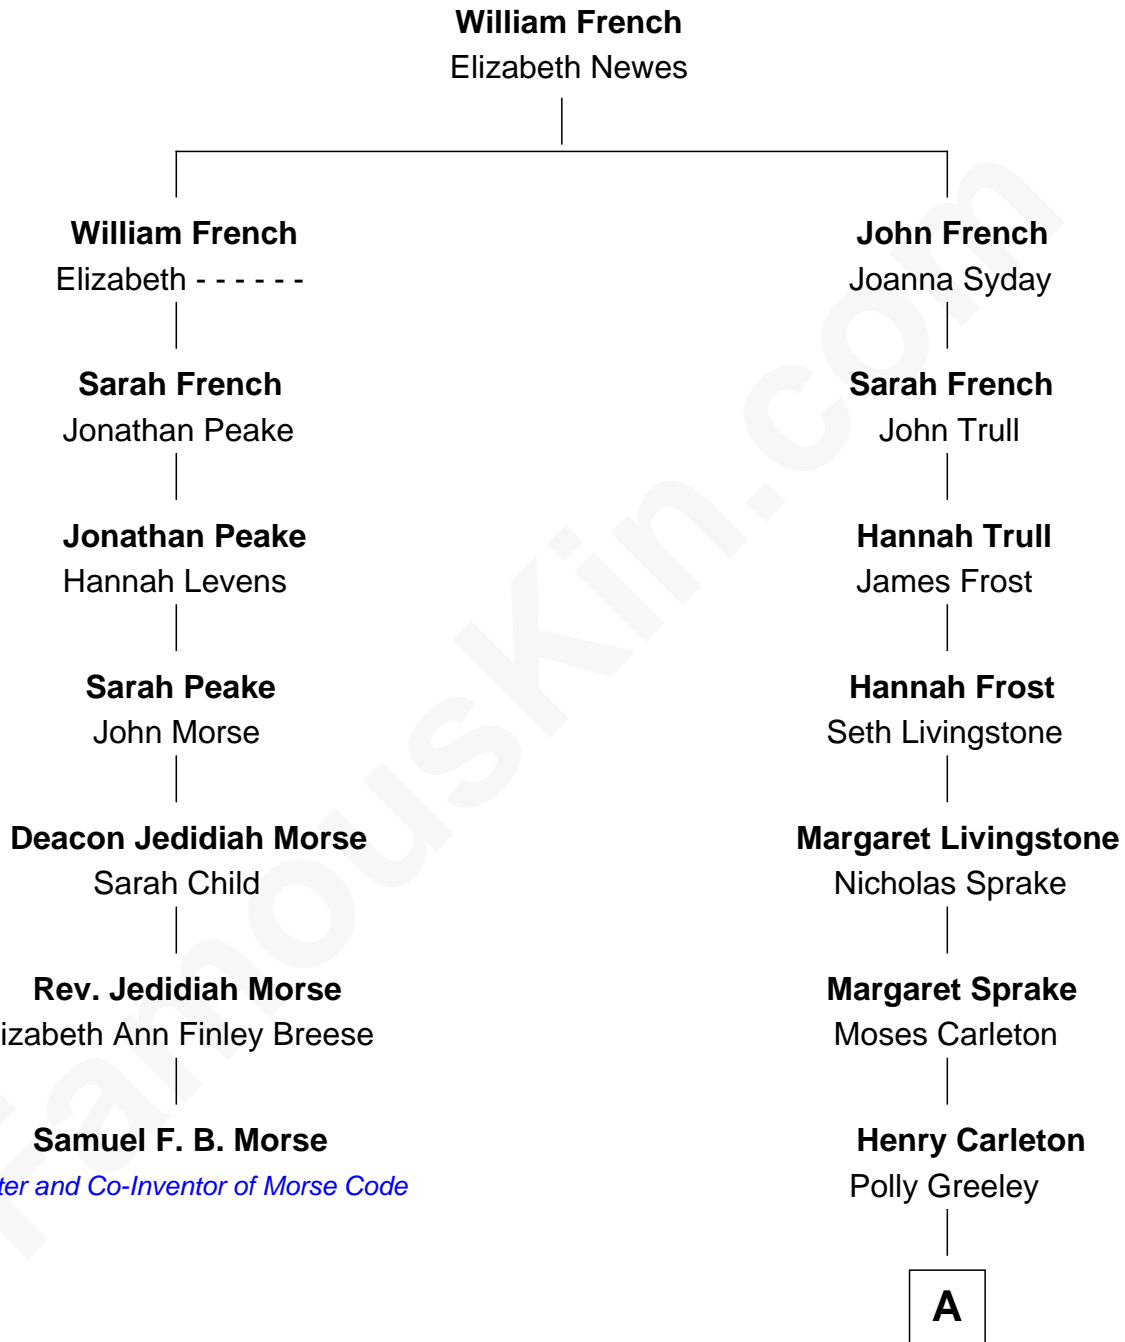

FamousKin.com

Relationship Chart of

Samuel F. B. Morse

Painter and Co-Inventor of Morse Code

6th cousin 2 times removed of

Charles A. Pillsbury

Co-Founder of C.A. Pillsbury Co.