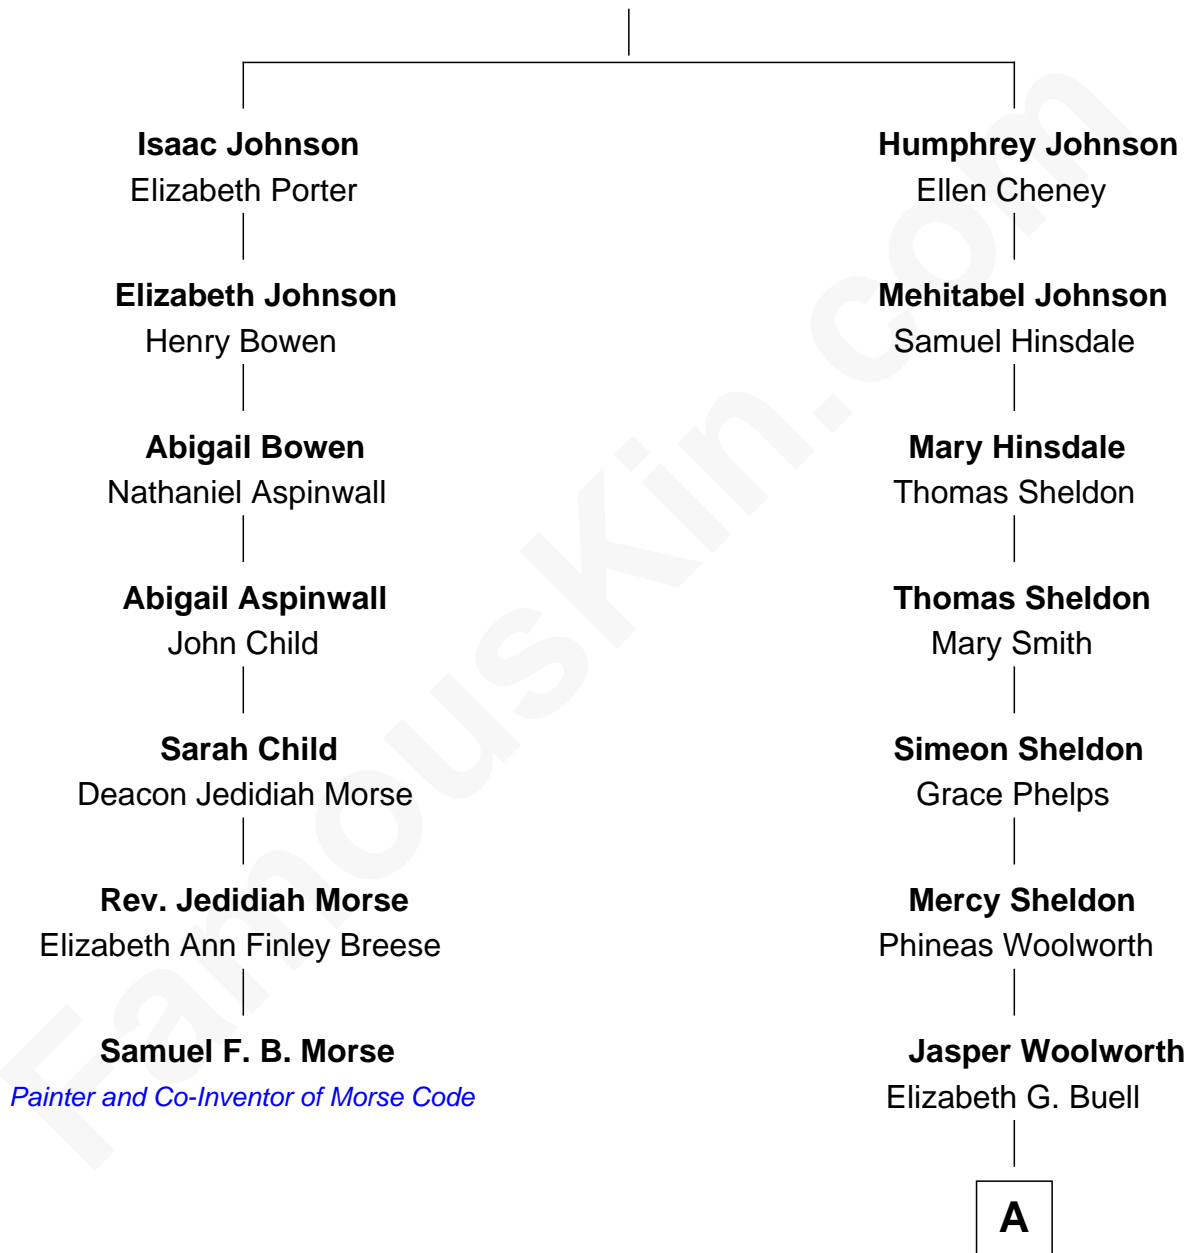

FamousKin.com

Relationship Chart of

Samuel F. B. Morse

Painter and Co-Inventor of Morse Code

6th cousin 4 times removed of

Barbara Hutton

Socialite (aka "Poor Little Rich Girl")

John Johnson

Mary Heath

A

|
John Hubbell Woolworth

Fanny McBrier

|
Frank Winfield Woolworth

Jennie Creighton

|
Edna Woolworth

Franklyn Laws Hutton

|
Barbara Hutton

"Poor Little Rich Girl"

FamousKin.com