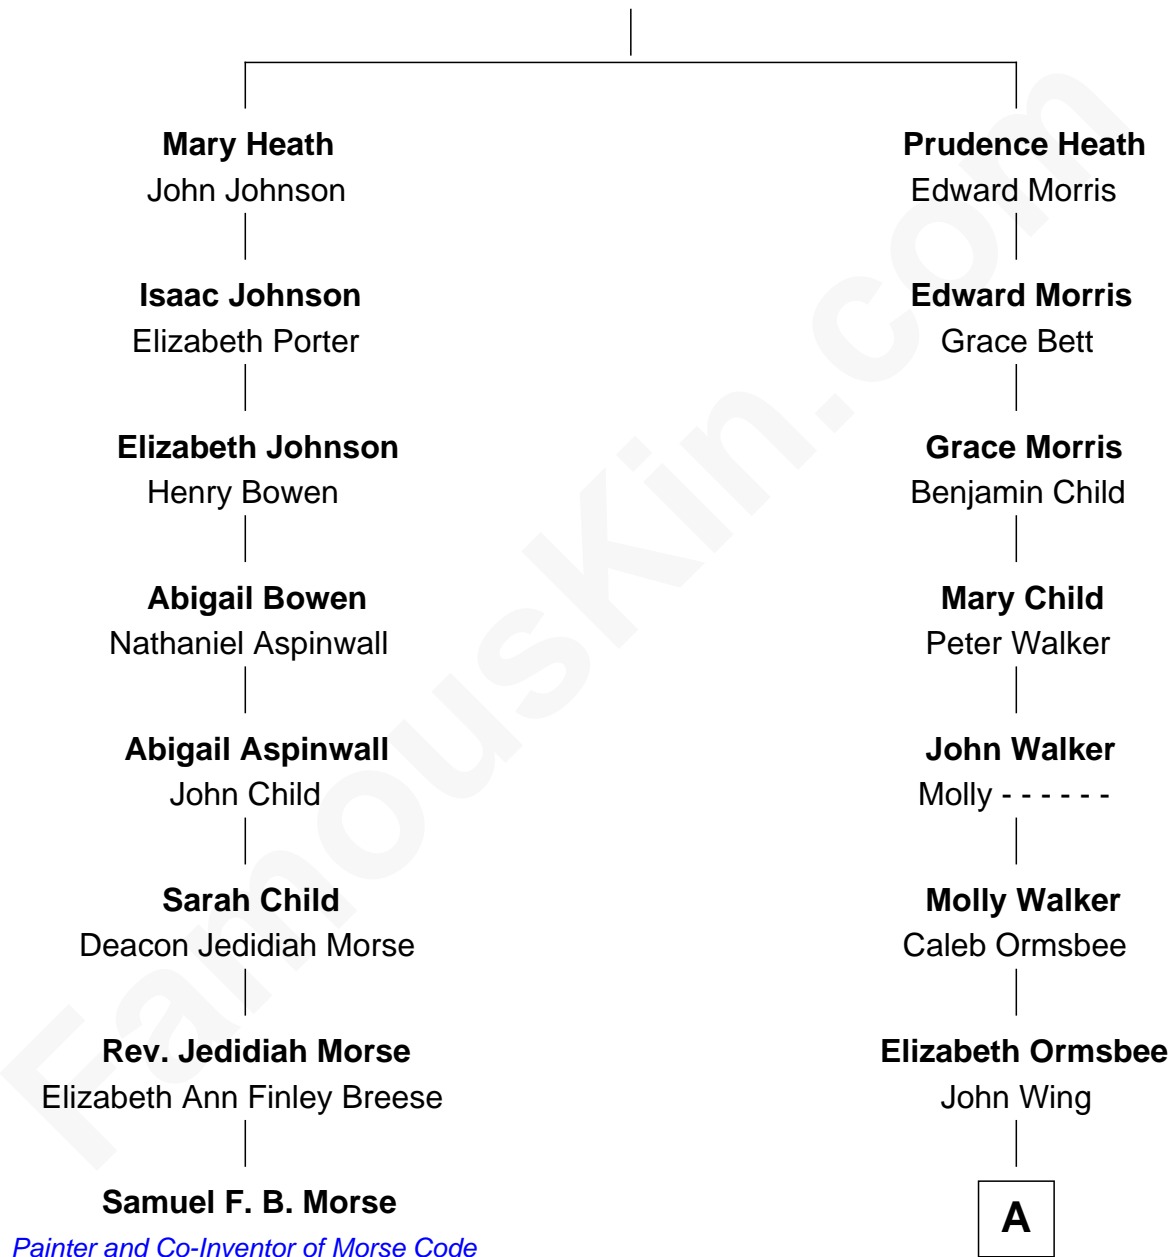

FamousKin.com

Relationship Chart of

Samuel F. B. Morse

Painter and Co-Inventor of Morse Code

7th cousin 4 times removed of

Harry Chapin

Singer and Songwriter

William Heath

Agnes Cheney

A

Sarah Hunt Wing
Humeston Chapin

James Ayrault Chapin
Delia Stout Ryder

James Ormsbee Chapin
Abigail Beal Forbes

James Forbes Chapin
Jeanne Elspeth Burke

Harry Chapin
Singer and Songwriter