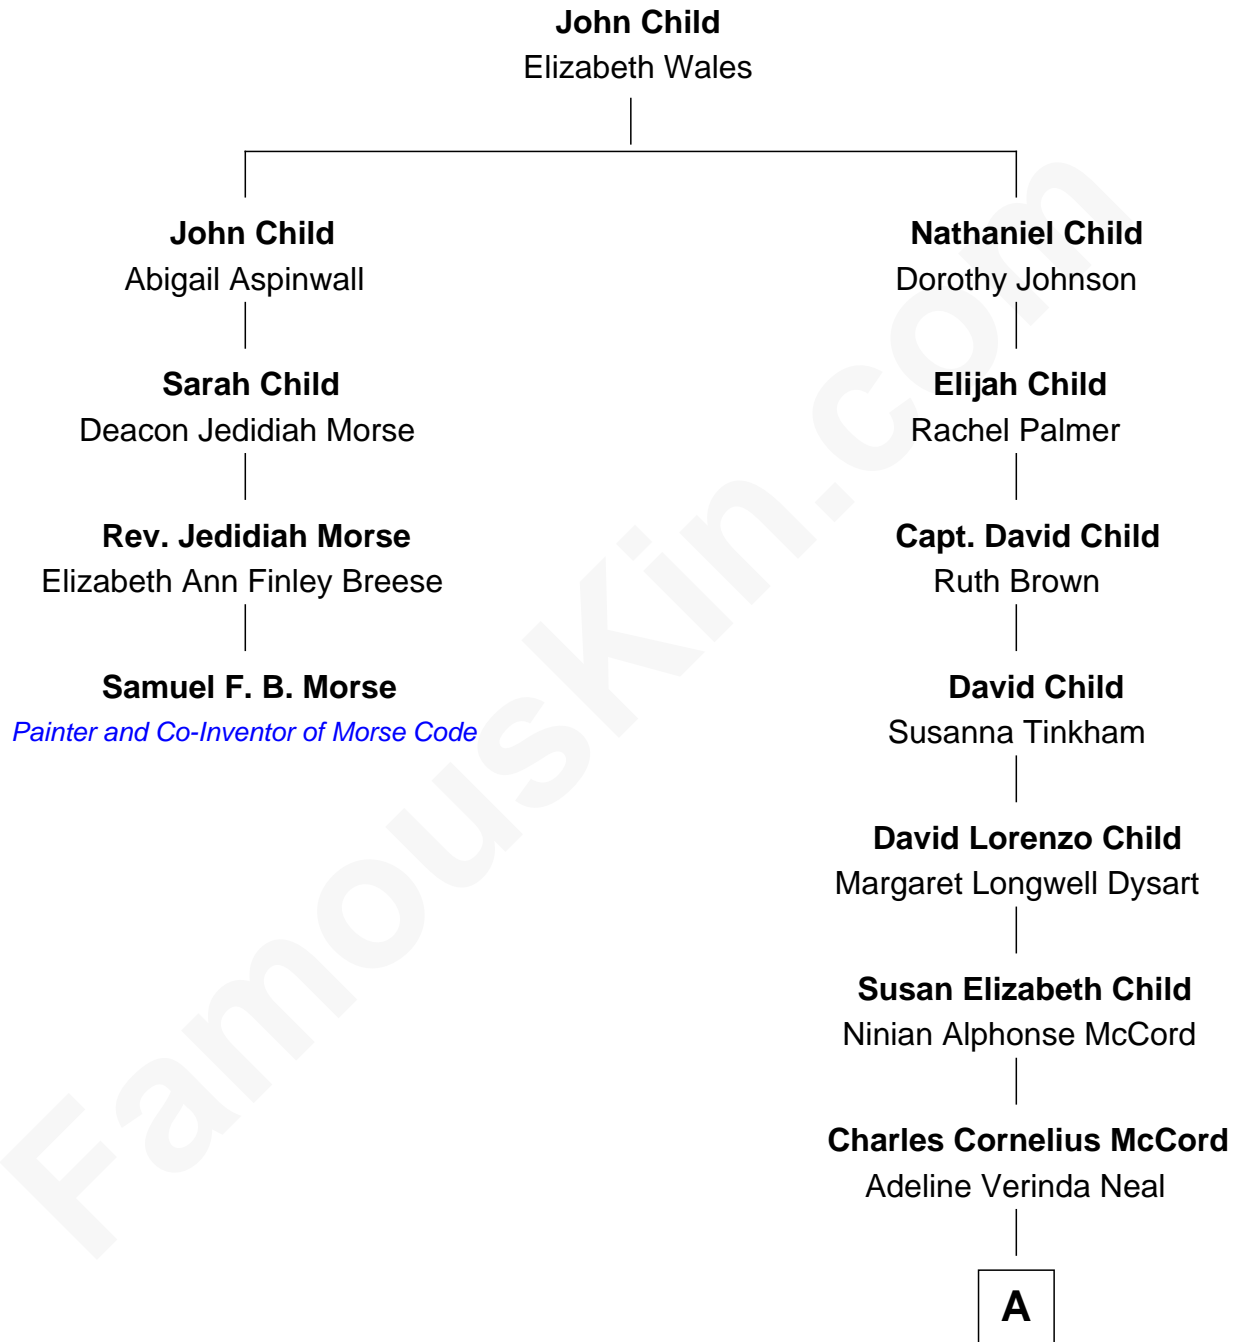

## Relationship Chart of

### Samuel F. B. Morse

*Painter and Co-Inventor of Morse Code*

3rd cousin 5 times removed of

**Dick Van Dyke**

*TV Actor - "The Dick Van Dyke Show"*

A

Hazel Victoria McCord

Loren Wayne Van Dyke