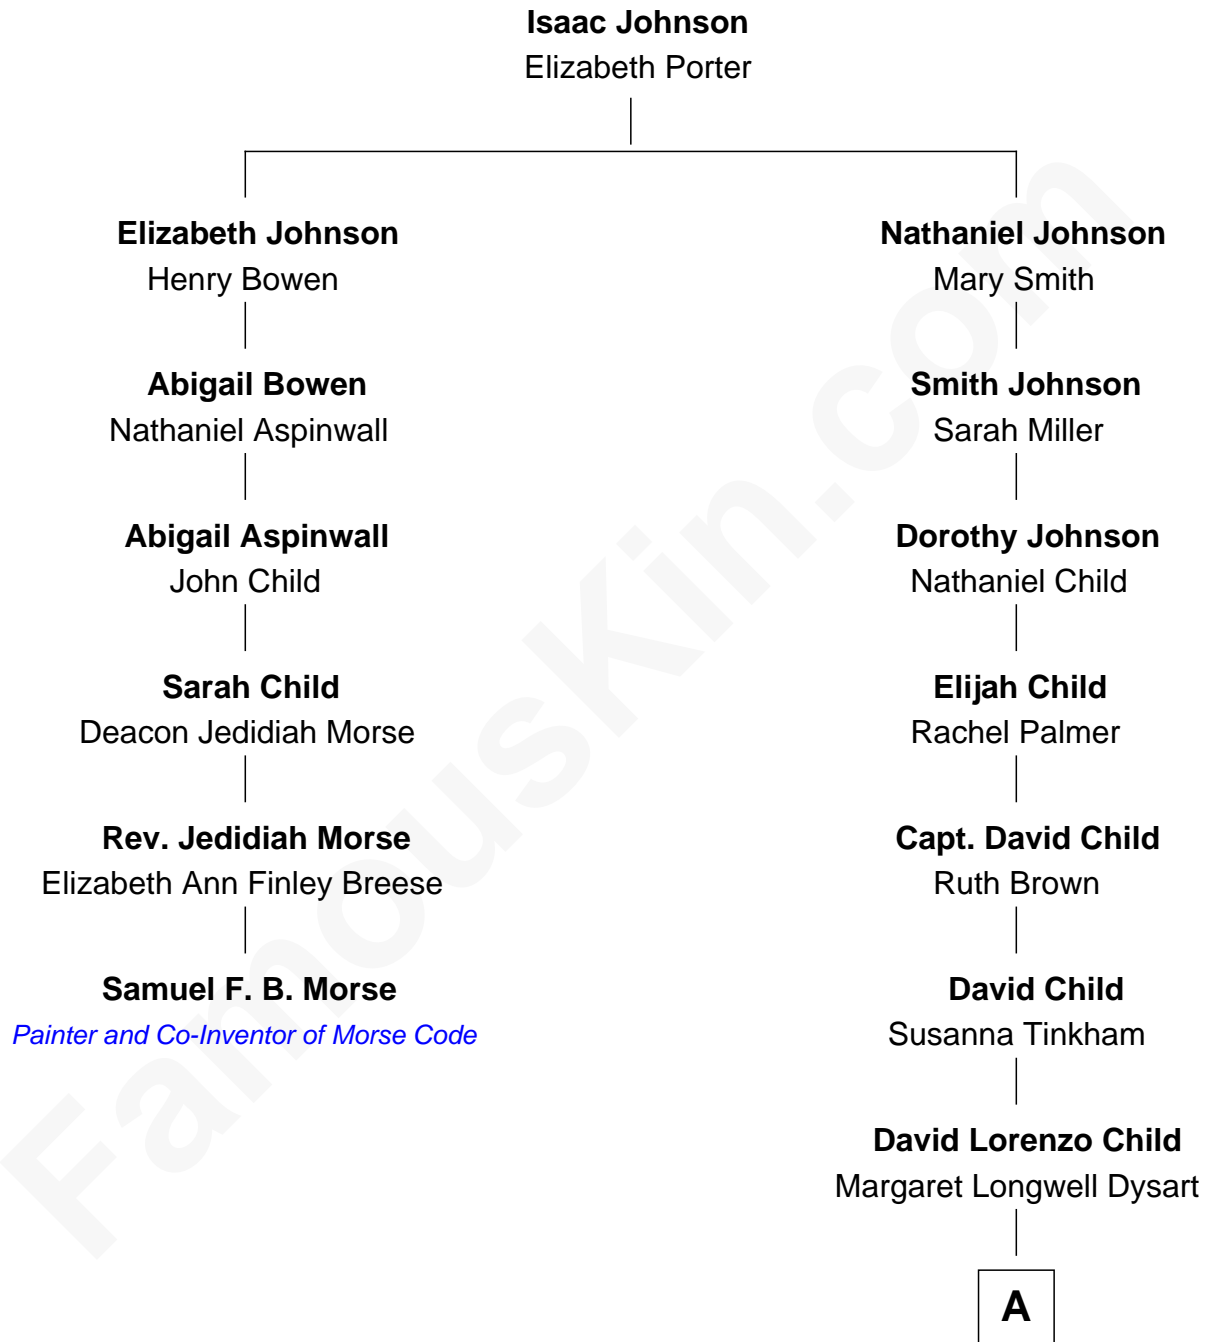

FamousKin.com

Relationship Chart of

Samuel F. B. Morse

Painter and Co-Inventor of Morse Code

5th cousin 5 times removed of

Dick Van Dyke

TV Actor - "The Dick Van Dyke Show"

A

|
Susan Elizabeth Child
Ninian Alphonse McCord

|
Charles Cornelius McCord
Adeline Verinda Neal

|
Hazel Victoria McCord
Loren Wayne Van Dyke

|
Dick Van Dyke

TV Actor - "The Dick Van Dyke Show"