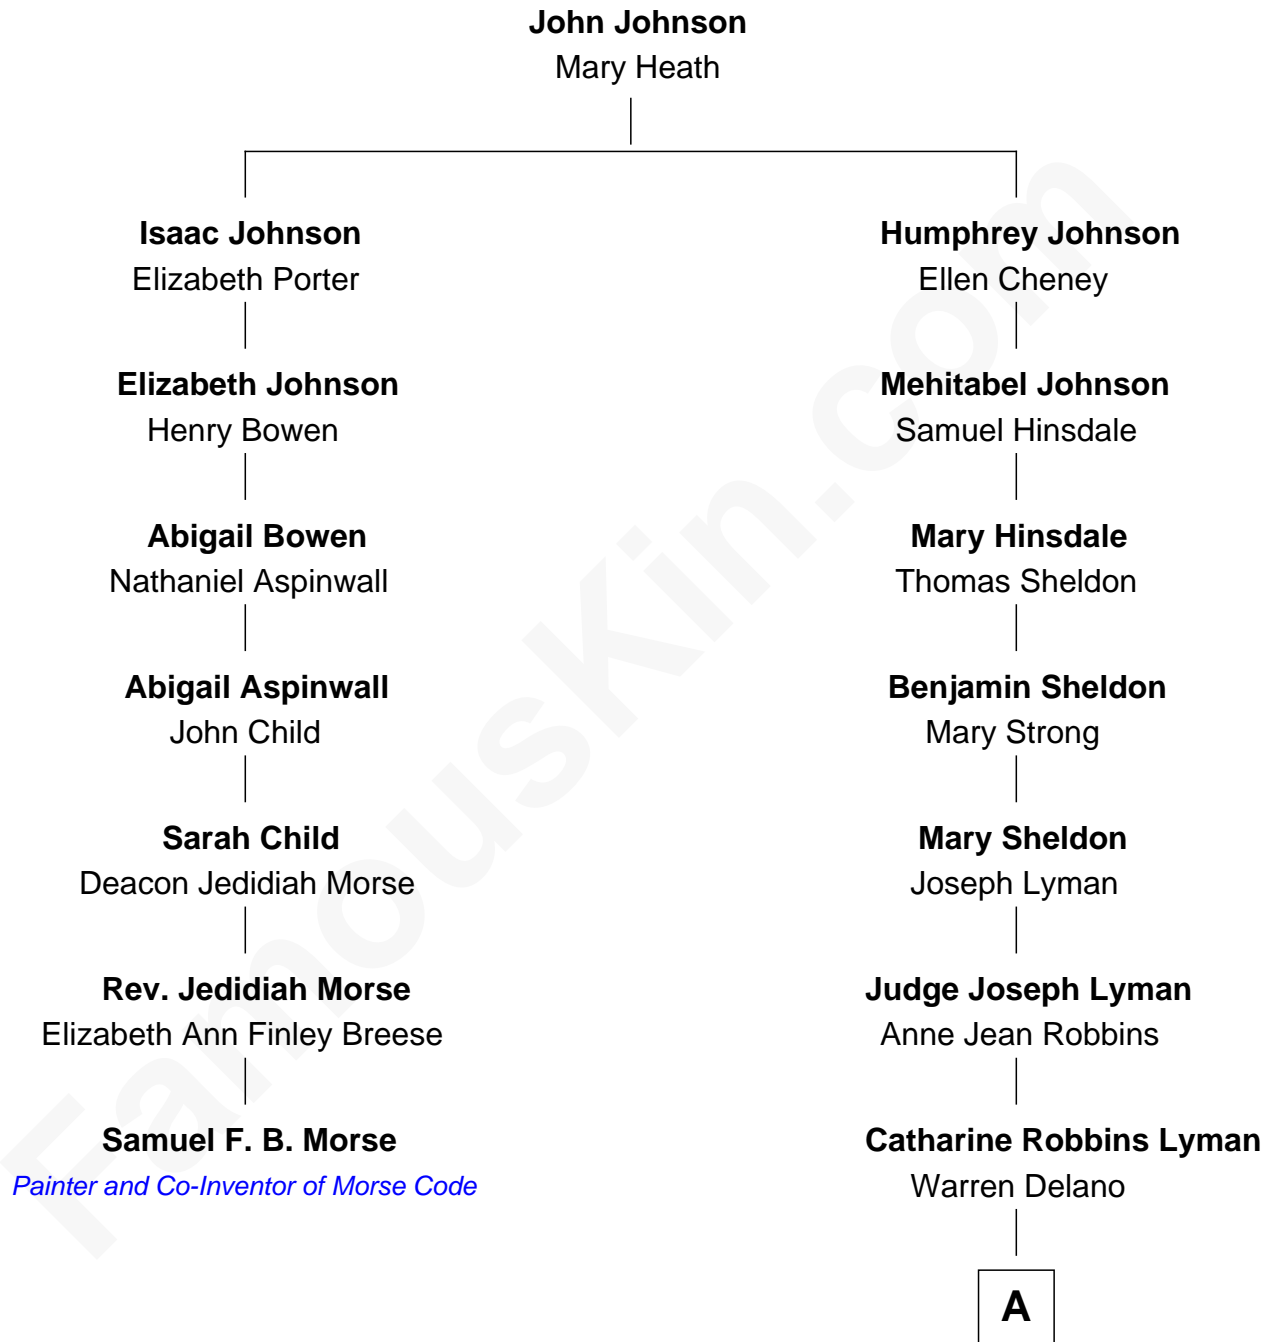

FamousKin.com

Relationship Chart of

Samuel F. B. Morse

Painter and Co-Inventor of Morse Code

6th cousin 2 times removed of

Franklin D. Roosevelt

32nd U.S. President

A

|
Sara Delano
James Roosevelt

|
Franklin D. Roosevelt
32nd U.S. President

FamousKin.com