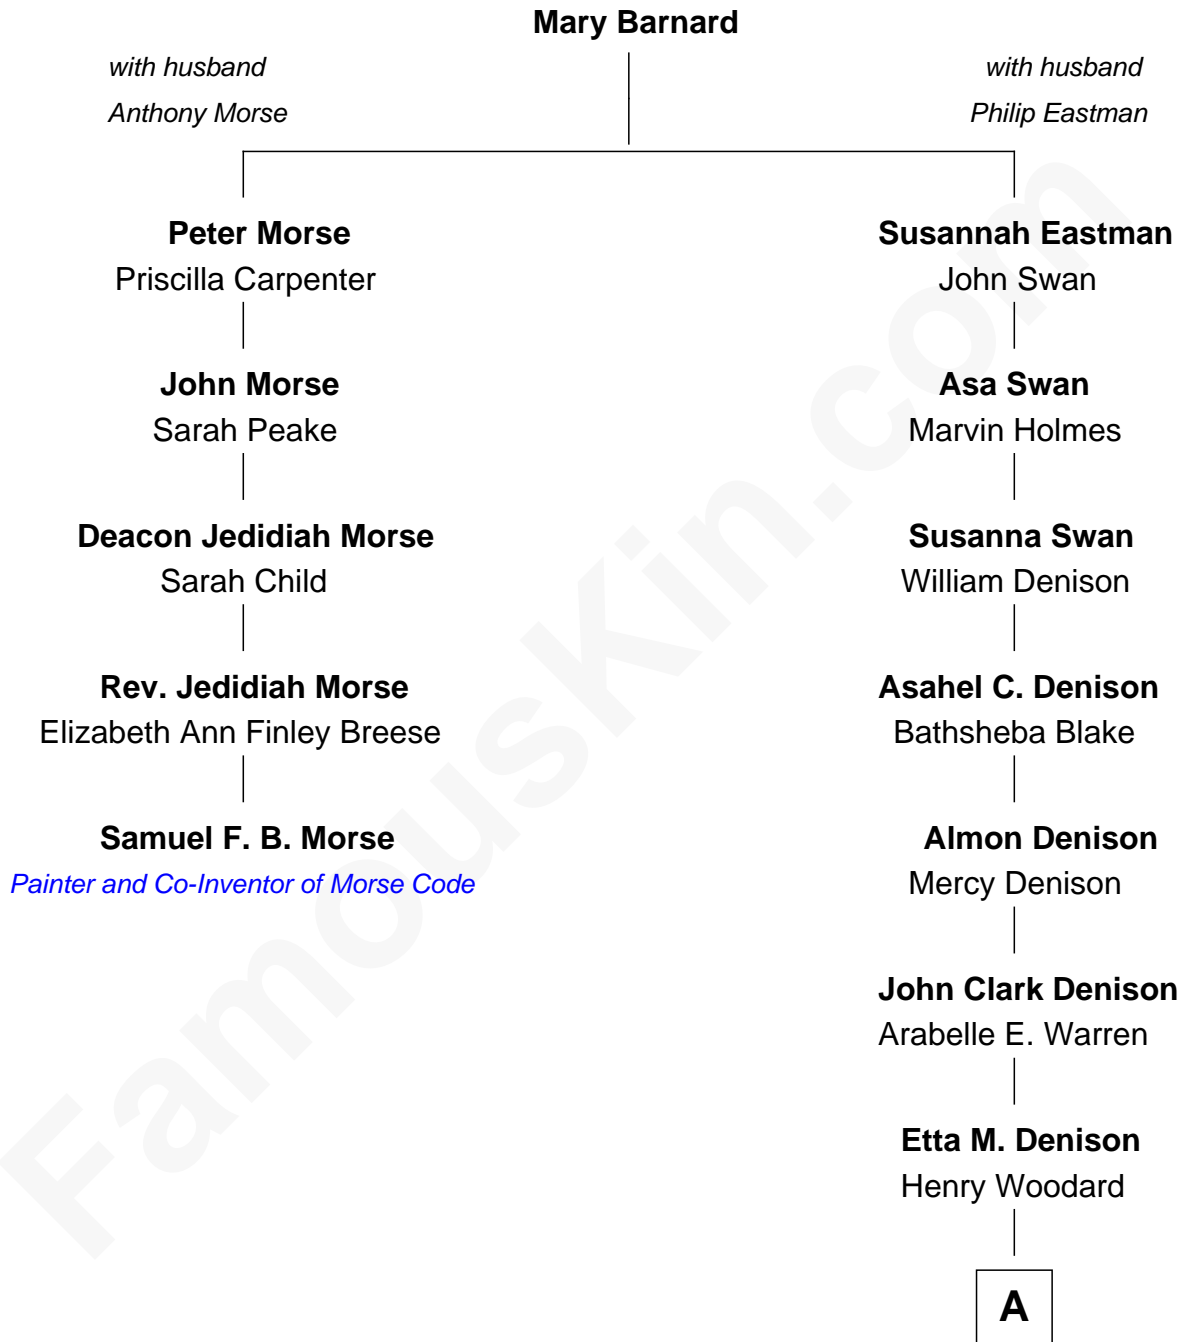

FamousKin.com

Relationship Chart of

Samuel F. B. Morse

Painter and Co-Inventor of Morse Code

4th cousin 5 times removed of

James Taylor
Singer-Songwriter

A

Henry Herman Woodard

Ella Angelique Knox

Gertrude Arline Woodard

Dr. Isaac Montrose Taylor

James Taylor

Singer-Songwriter

FamousKin.com