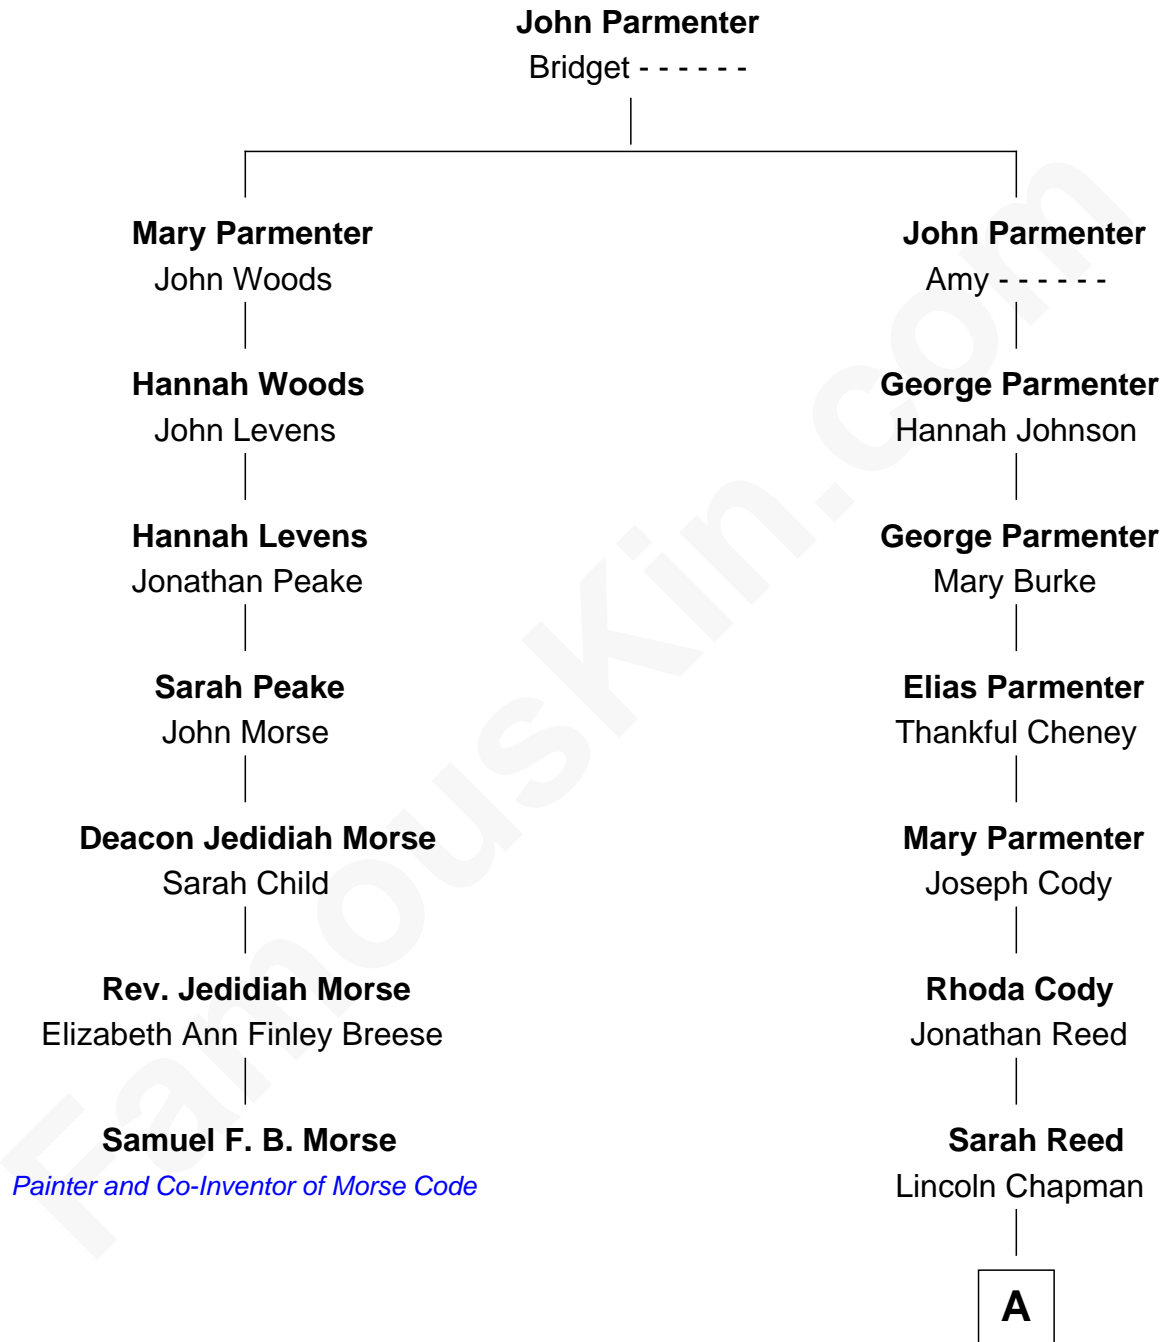

FamousKin.com

Relationship Chart of

Samuel F. B. Morse

Painter and Co-Inventor of Morse Code

6th cousin 5 times removed of

Viggo Mortensen
Movie Actor

A

James Lincoln Chapman

Agnes Josephine Barnes

Blanche Ethelwyn Chapman

John Munson Gamble

Mary Annis Gamble

Dr. Walter Sidney Atkinson

Grace Gamble Atkinson

Viggo Peter Mortensen

Viggo Mortensen