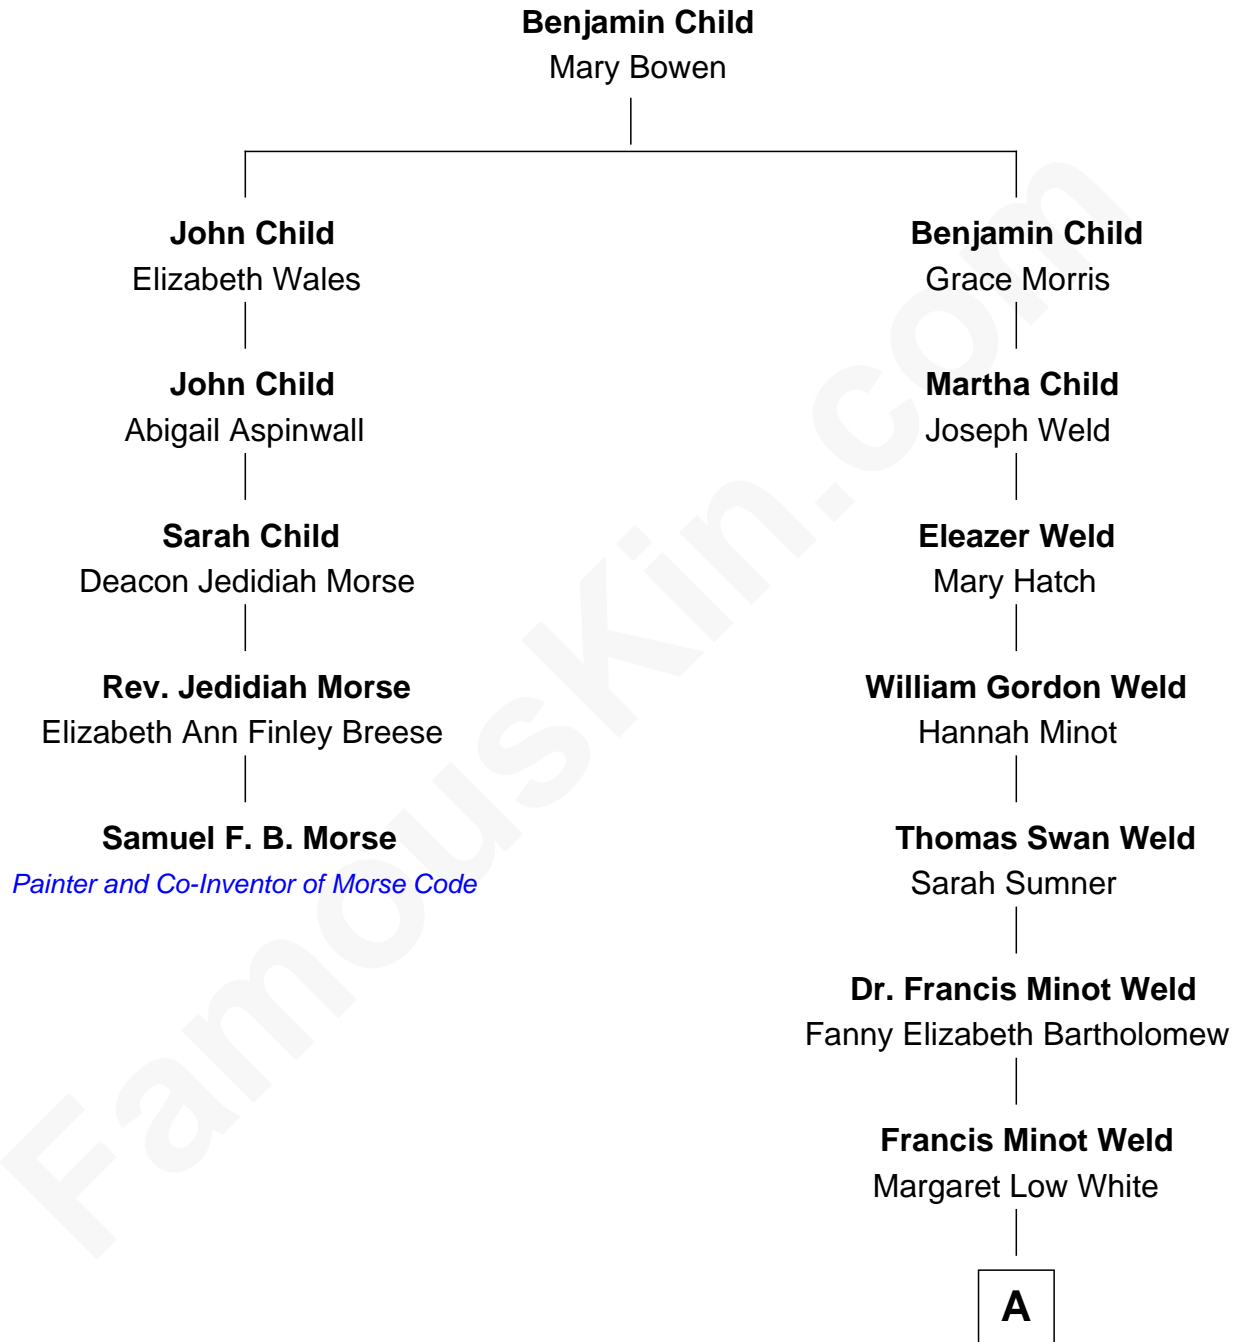

## Relationship Chart of

### Samuel F. B. Morse

*Painter and Co-Inventor of Morse Code*

4th cousin 4 times removed of

**Bill Weld**

*68th Governor of Massachusetts*

A

David Weld  
Mary Blake Nichols

Bill Weld

*68th Governor of Massachusetts*

FamousKin.com