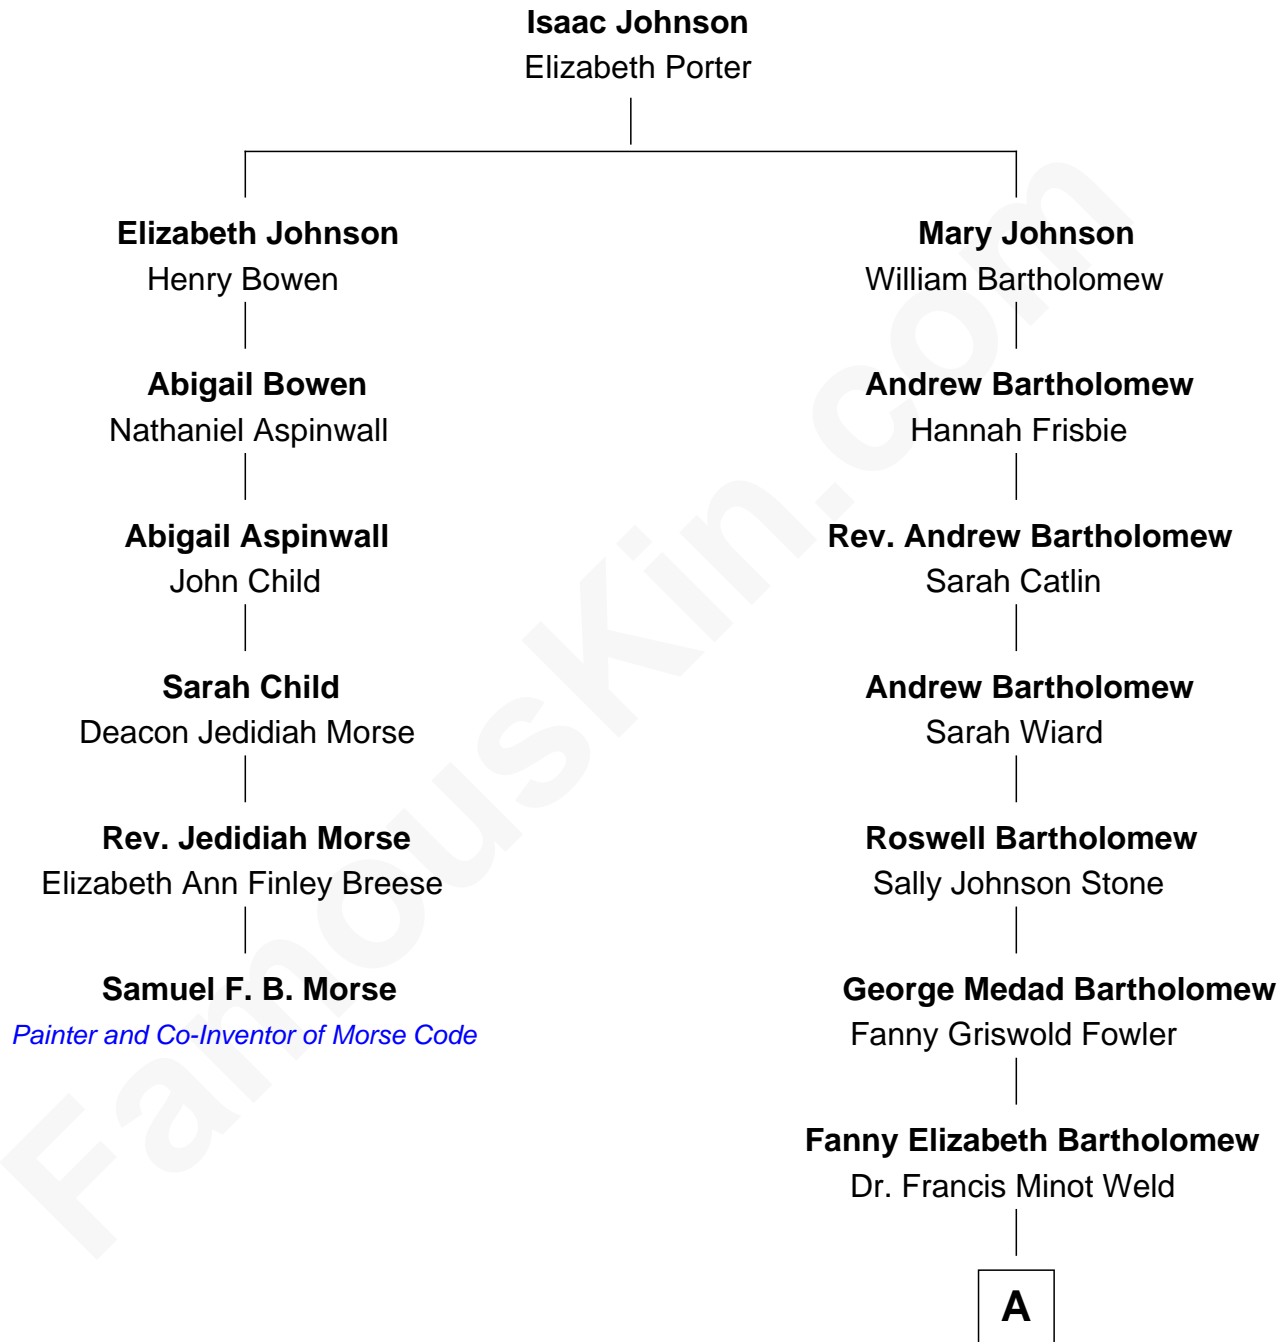

FamousKin.com

Relationship Chart of

Samuel F. B. Morse

Painter and Co-Inventor of Morse Code

5th cousin 4 times removed of

Bill Weld

68th Governor of Massachusetts

A

Francis Minot Weld
Margaret Low White

David Weld
Mary Blake Nichols

Bill Weld

68th Governor of Massachusetts

FamousKin.com