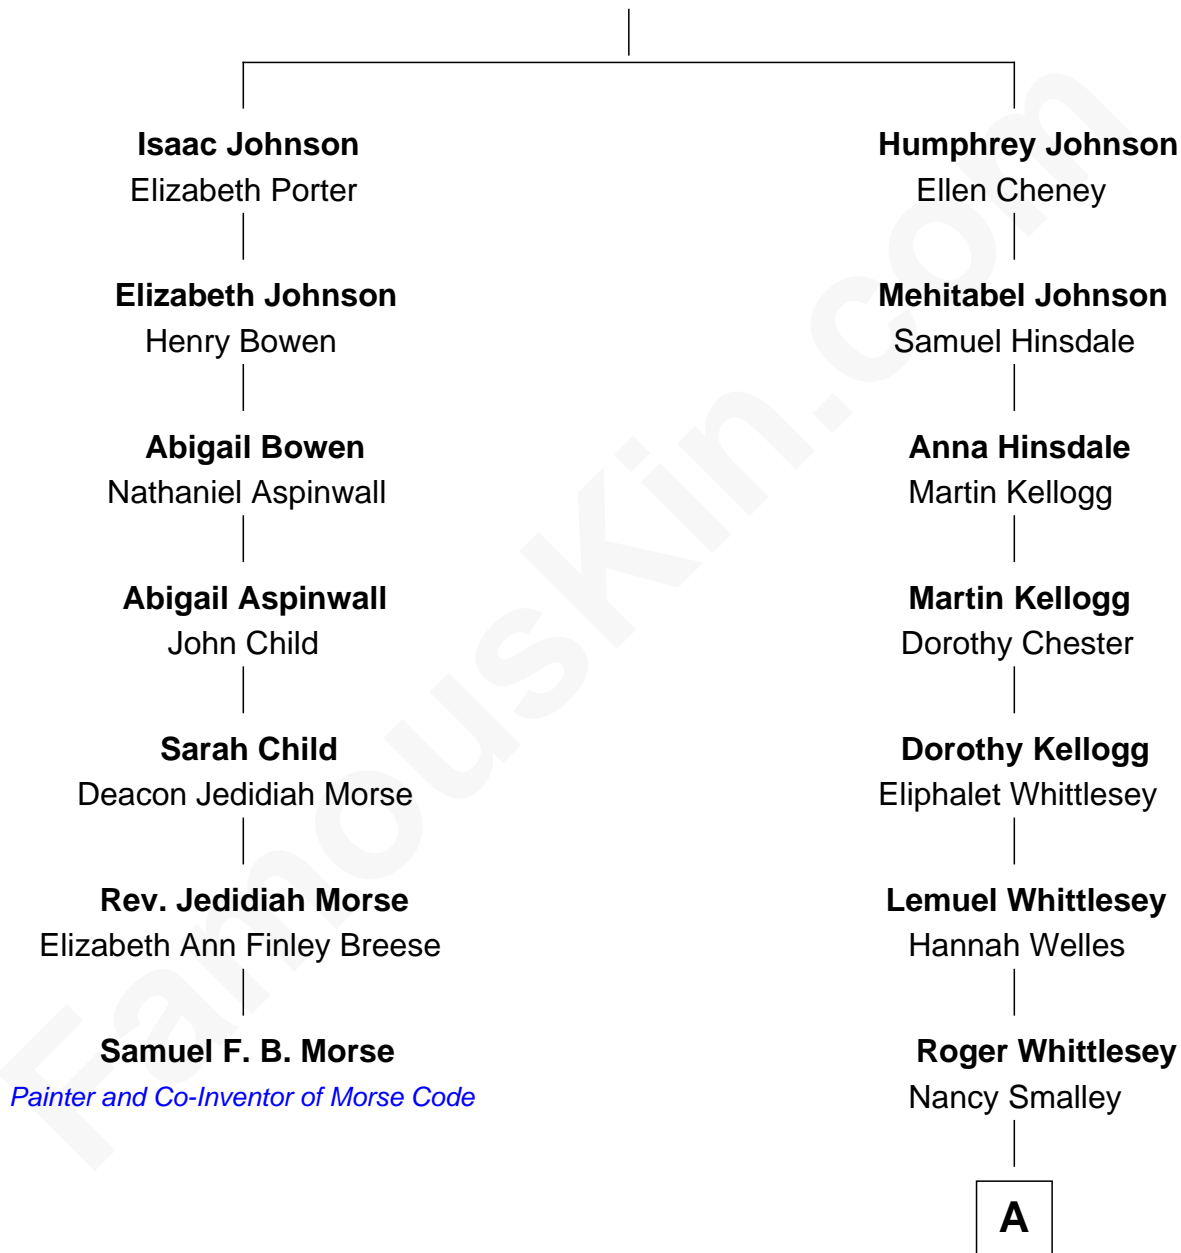

FamousKin.com

Relationship Chart of

Samuel F. B. Morse

Painter and Co-Inventor of Morse Code

6th cousin 4 times removed of

Archibald MacLeish

American Poet and Playwright

John Johnson

Mary Heath

A

—
Frederick Whittlesey

Eliza Burrell

—
Julia Whittlesey

Rev. Elias Brewster Hillard

—
Martha Hillard

Andrew MacLeish