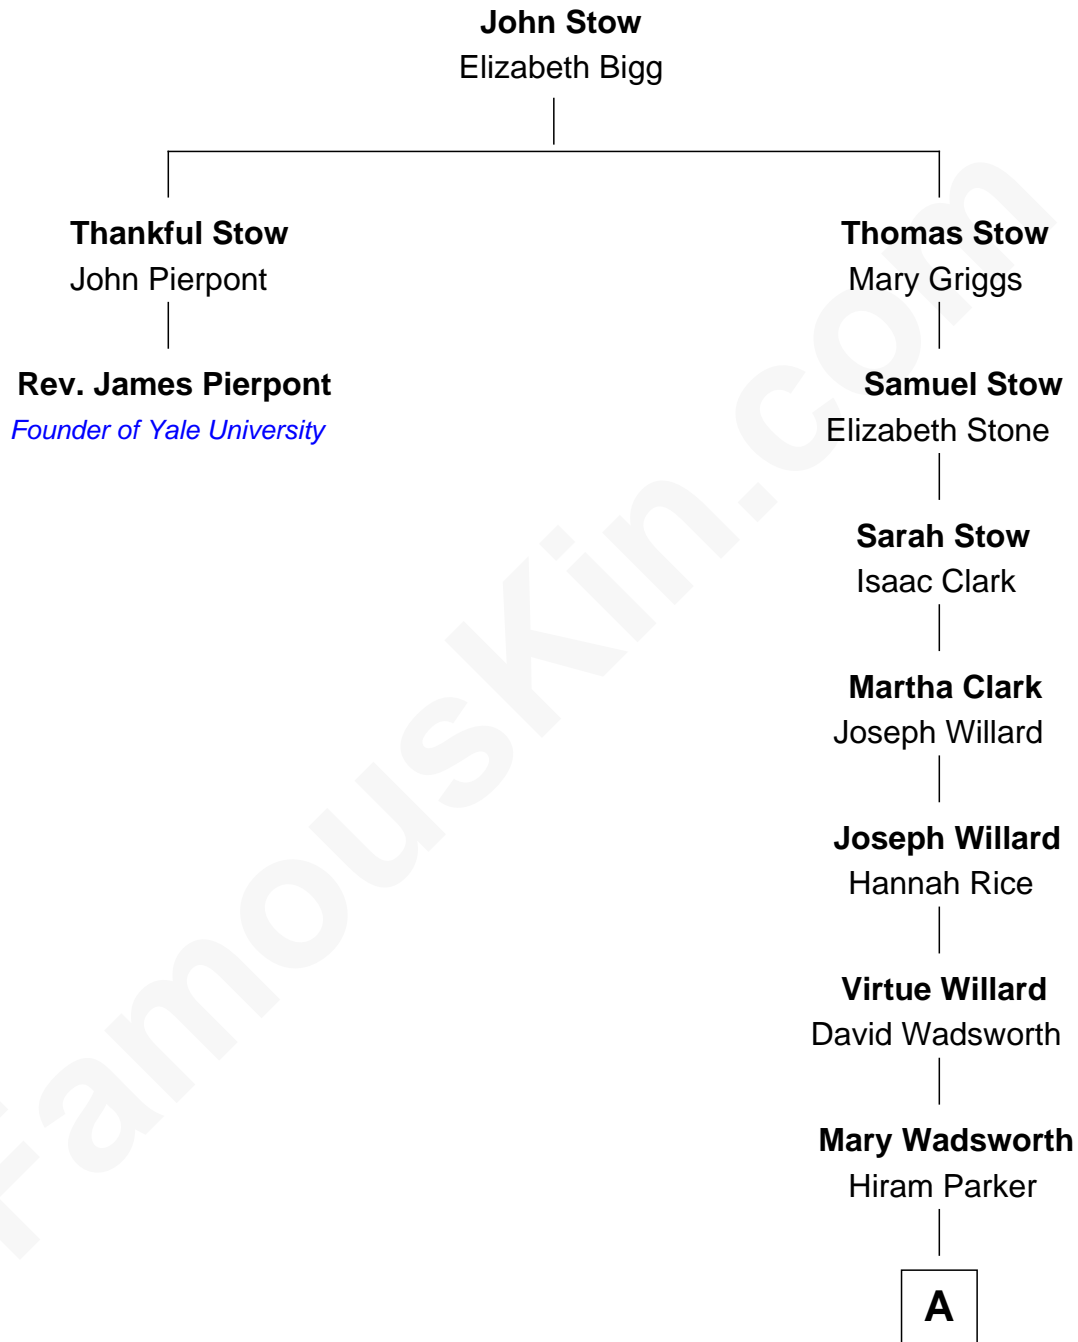

# FamousKin.com Relationship Chart of

**Rev. James Pierpont**  
*Founder of Yale University*

1st cousin 8 times removed of

**Ezra Pound**  
*Expatriate American Poet and Critic*

**A**

—  
**Mary Wadsworth Parker**

Harding Weston

—  
**Isabel Weston**

Homer Loomis Pound

—  
**Ezra Pound**

*Poet and Critic*

FamousKin.com