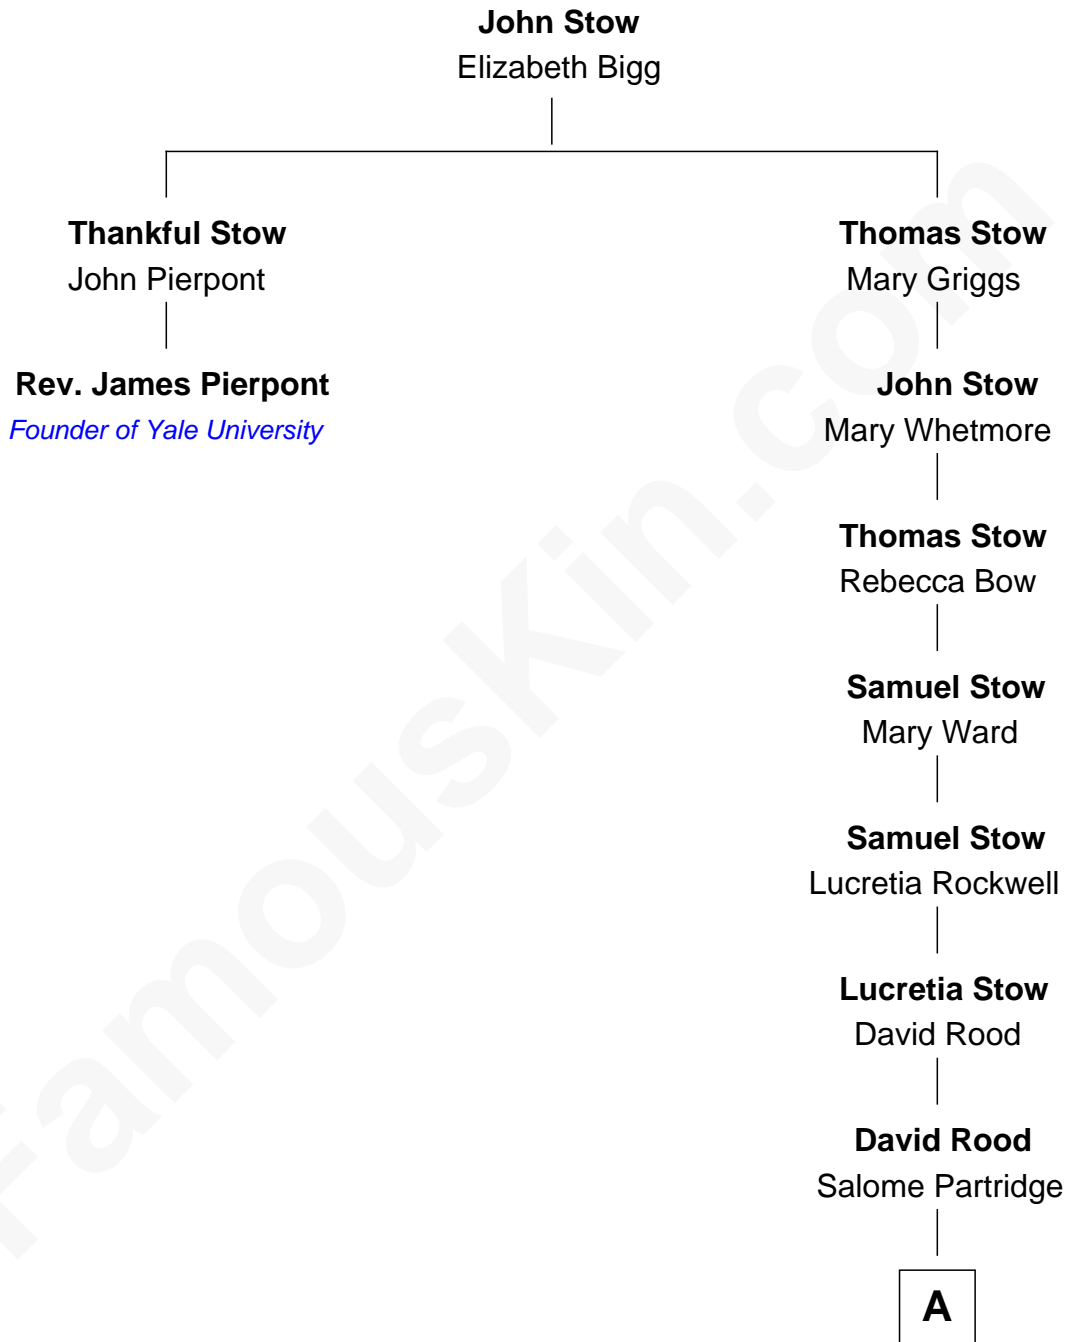

# FamousKin.com Relationship Chart of

**Rev. James Pierpont**  
*Founder of Yale University*

1st cousin 11 times removed of

**Jonathan Bush**  
*Co-founder and CEO of athenahealth*

**A**

|  
**Roxanna Rood**

William Nelson Deland

|  
**Mary Salome Deland**

Eugene Hobart Robbins

|  
**Loring Griswold Robbins**

Josephine Colwell

|  
**Cornelia Durant Robbins**

Horace Russ Van Vleck Bradley

|  
**Josephine Colwell Bradley**