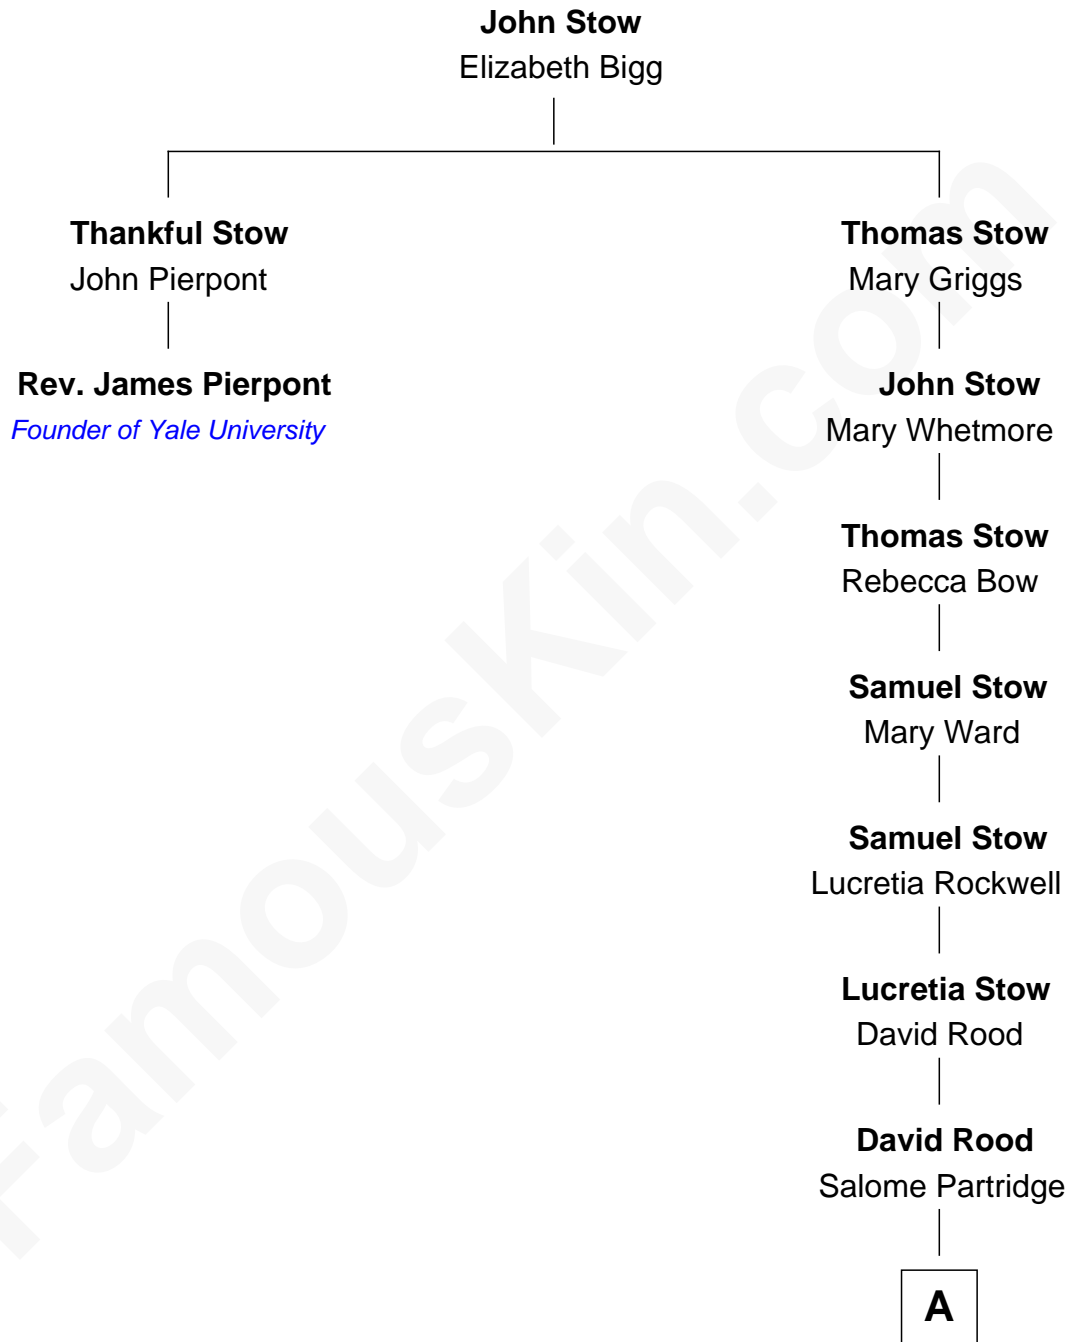

FamousKin.com Relationship Chart of

Rev. James Pierpont
Founder of Yale University

1st cousin 11 times removed of

Jonathan Bush
Co-founder and CEO of athenahealth

A

|
Roxanna Rood

William Nelson Deland

|
Mary Salome Deland

Eugene Hobart Robbins

|
Loring Griswold Robbins

Josephine Colwell

|
Cornelia Durant Robbins

Horace Russ Van Vleck Bradley

|
Josephine Colwell Bradley

Jonathan James Bush

|
Jonathan Bush