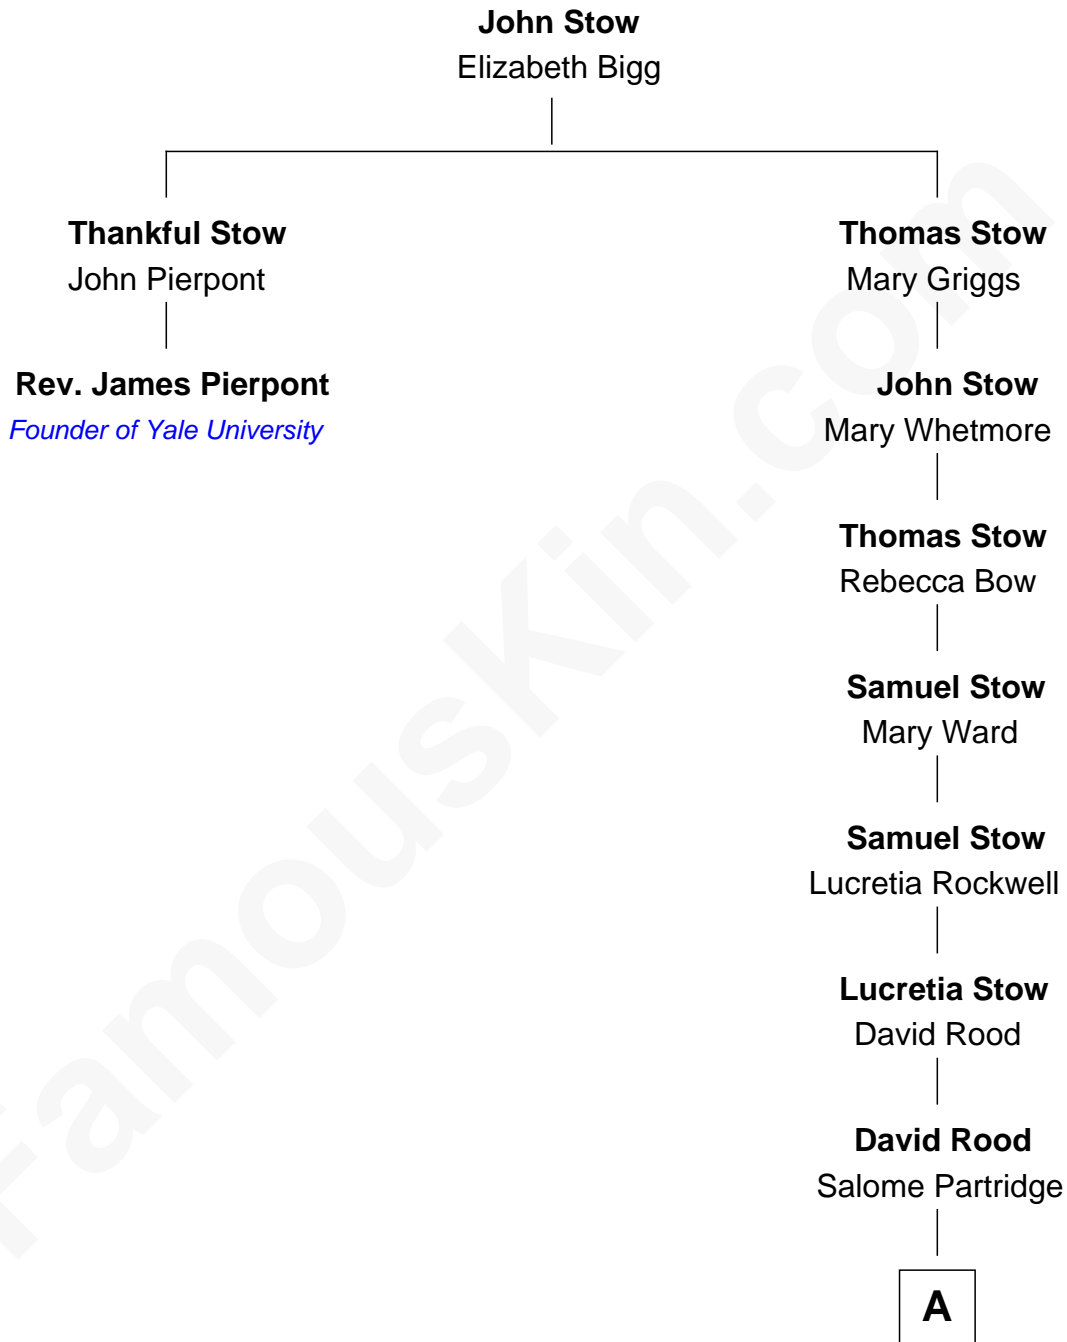

FamousKin.com Relationship Chart of

Rev. James Pierpont
Founder of Yale University

1st cousin 11 times removed of

Billy Bush
TV Personality and Host

A

Roxanna Rood

William Nelson Deland

Mary Salome Deland

Eugene Hobart Robbins

Loring Griswold Robbins

Josephine Colwell

Cornelia Durant Robbins

Horace Russ Van Vleck Bradley

Josephine Colwell Bradley

Jonathan James Bush

Billy Bush