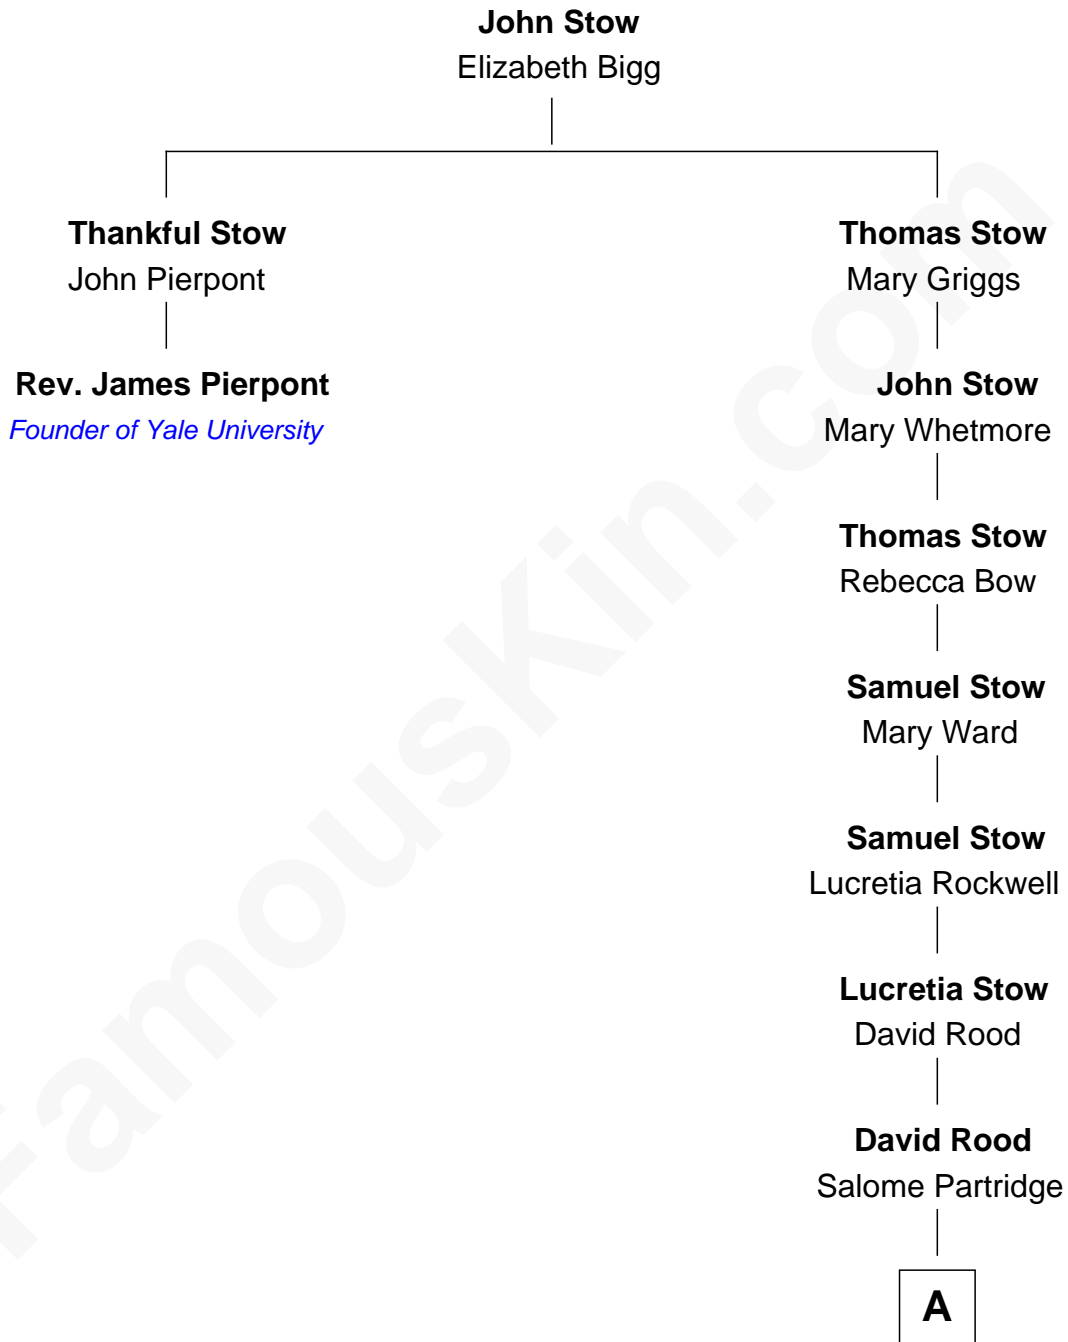

# FamousKin.com Relationship Chart of

**Rev. James Pierpont**  
*Founder of Yale University*

1st cousin 11 times removed of

**Billy Bush**  
*TV Personality and Host*

**A**

—  
**Roxanna Rood**

William Nelson Deland

—  
**Mary Salome Deland**

Eugene Hobart Robbins

—  
**Loring Griswold Robbins**

Josephine Colwell

—  
**Cornelia Durant Robbins**

Horace Russ Van Vleck Bradley

—  
**Josephine Colwell Bradley**

Jonathan James Bush