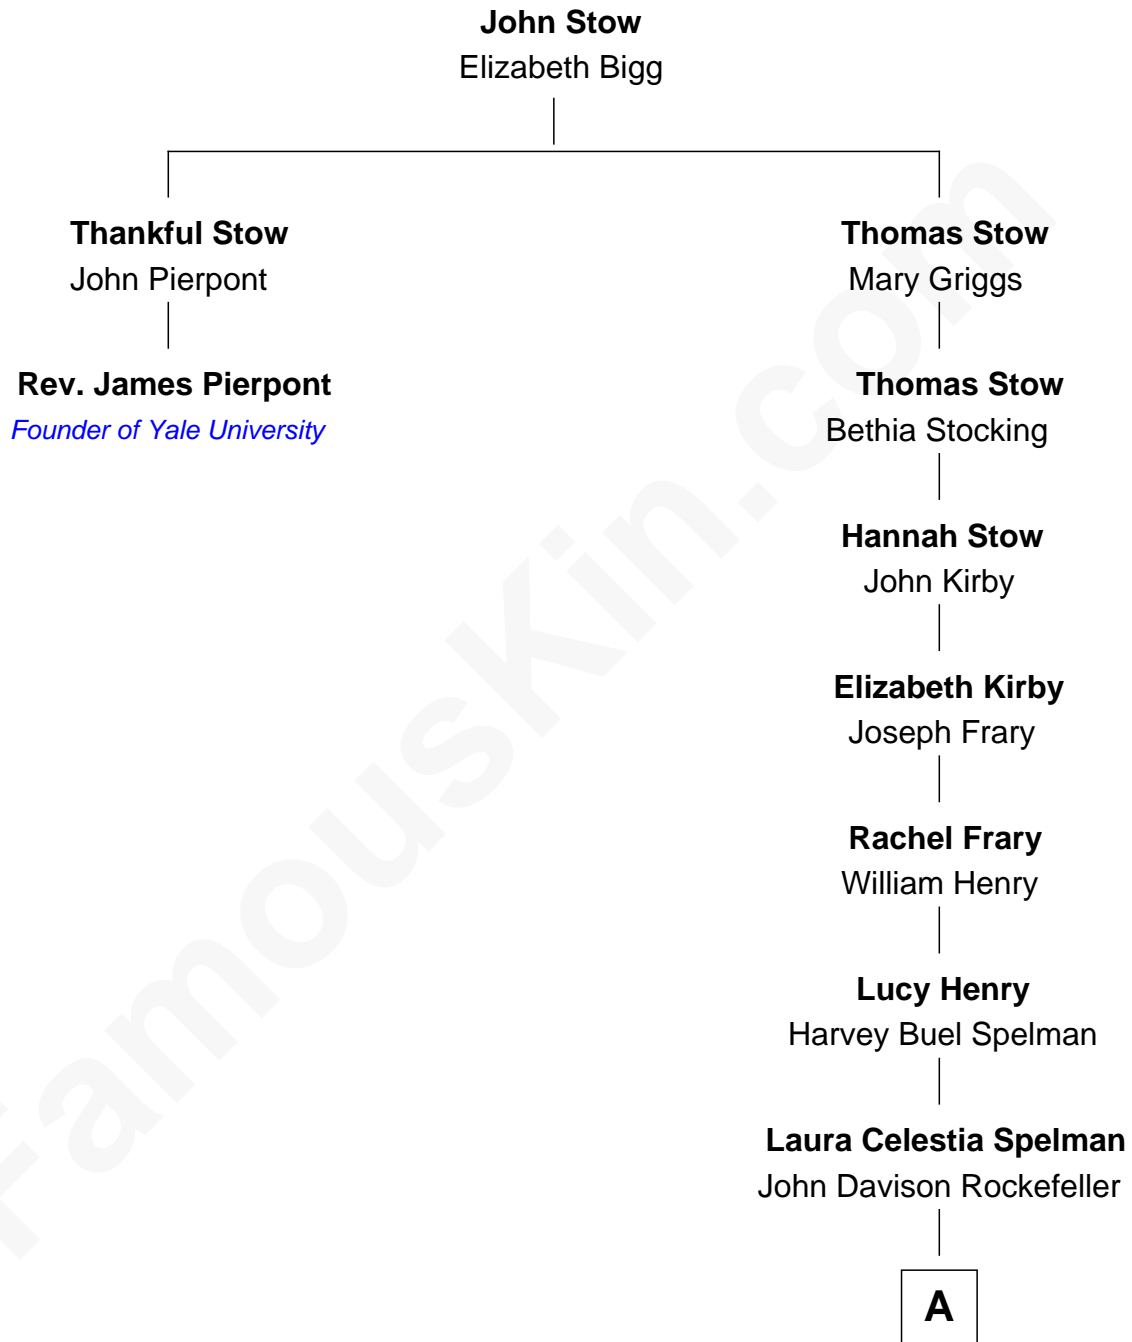

FamousKin.com Relationship Chart of

Rev. James Pierpont
Founder of Yale University

1st cousin 7 times removed of

Nelson Rockefeller
41st U.S. Vice-President

A

|
John Davison Rockefeller

Abby Greene Aldrich

|
Nelson Rockefeller

41st U.S. Vice-President

FamousKin.com