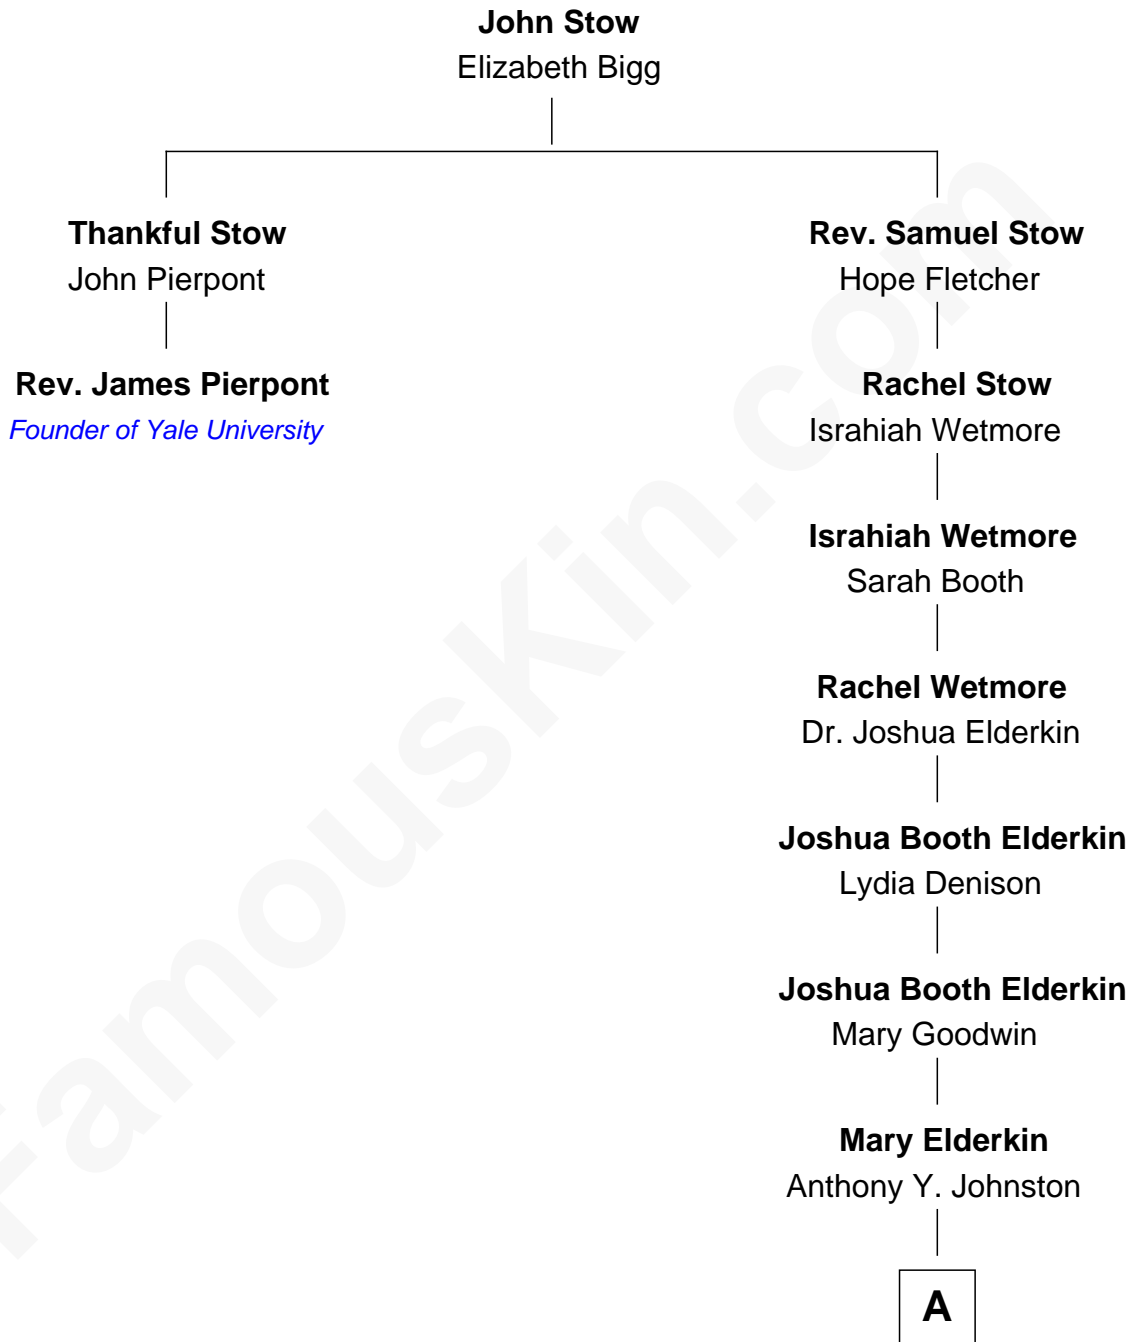

FamousKin.com Relationship Chart of

Rev. James Pierpont
Founder of Yale University

1st cousin 10 times removed of

Dr. Peggy Whitson
NASA and Axiom Space Astronaut

A

John Wesley Johnston

Lavina Luther Beightol

Charles Wesley Johnston

Mabel Anna Garland

Wanda Pauline Johnston

Christien O. Walters

Beth Avalee Walters

Earl Keith Whitson

Dr. Peggy Whitson

NASA and Axiom Space Astronaut