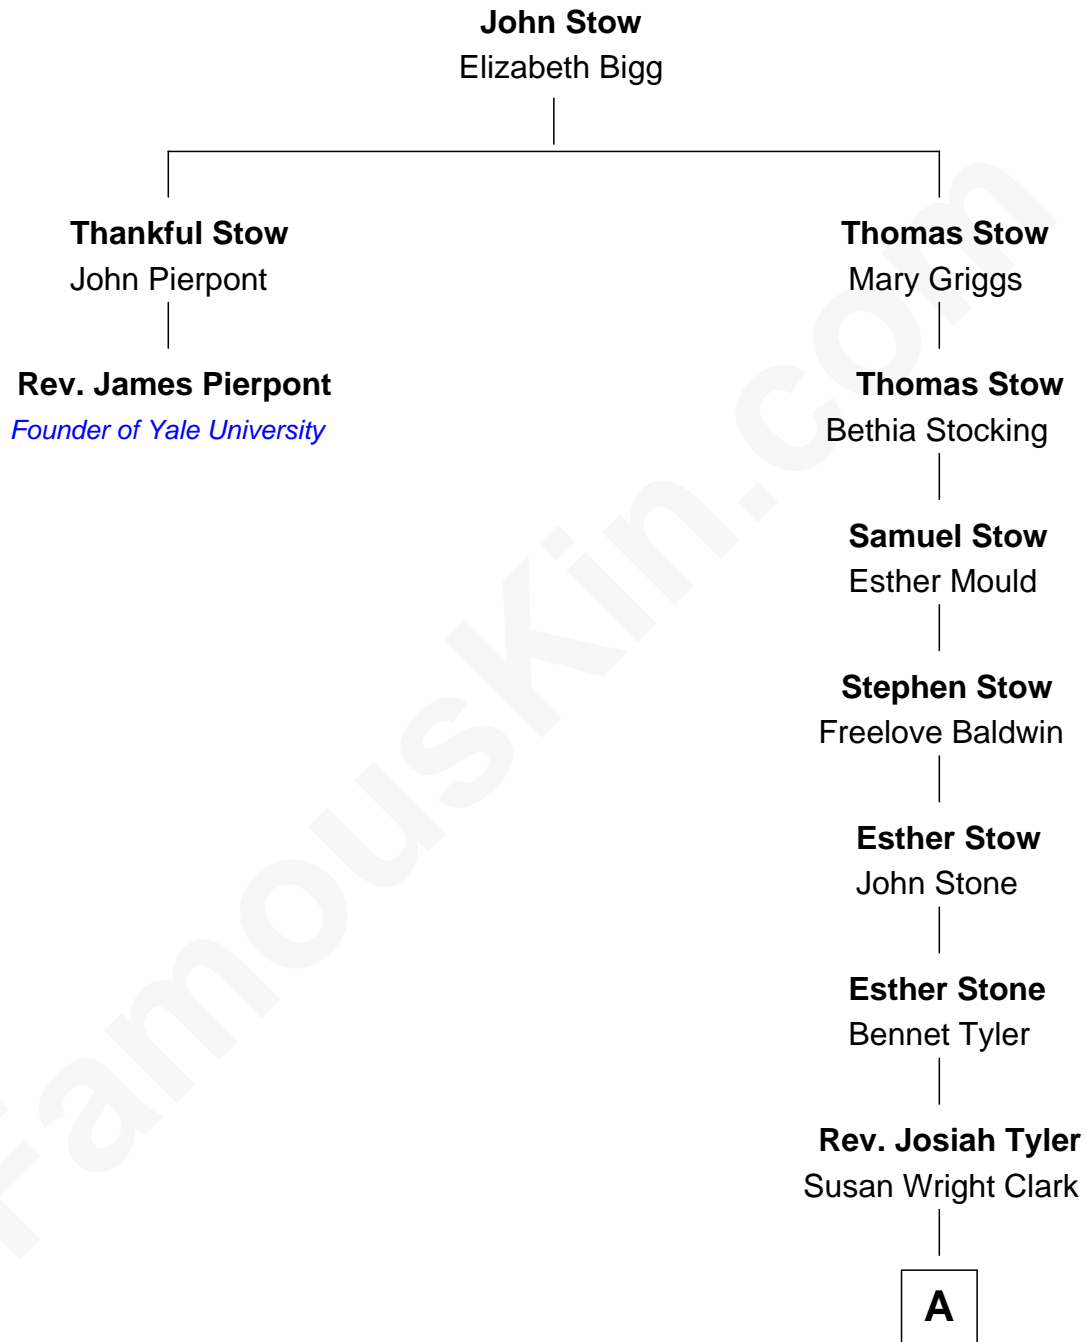

FamousKin.com Relationship Chart of

Rev. James Pierpont
Founder of Yale University

1st cousin 10 times removed of

Kate Upton
Sports Illustrated Swimsuit Cover Model

A

William Chester Tyler

Laura Leland Brooks

Margaret Hastings Tyler

Charles Henry Vial

Elizabeth Brooks Vial

Stephen Edward Upton

Jefferson Matthew Upton

Shelley Fawn Davis

Kate Upton

Model and Actress