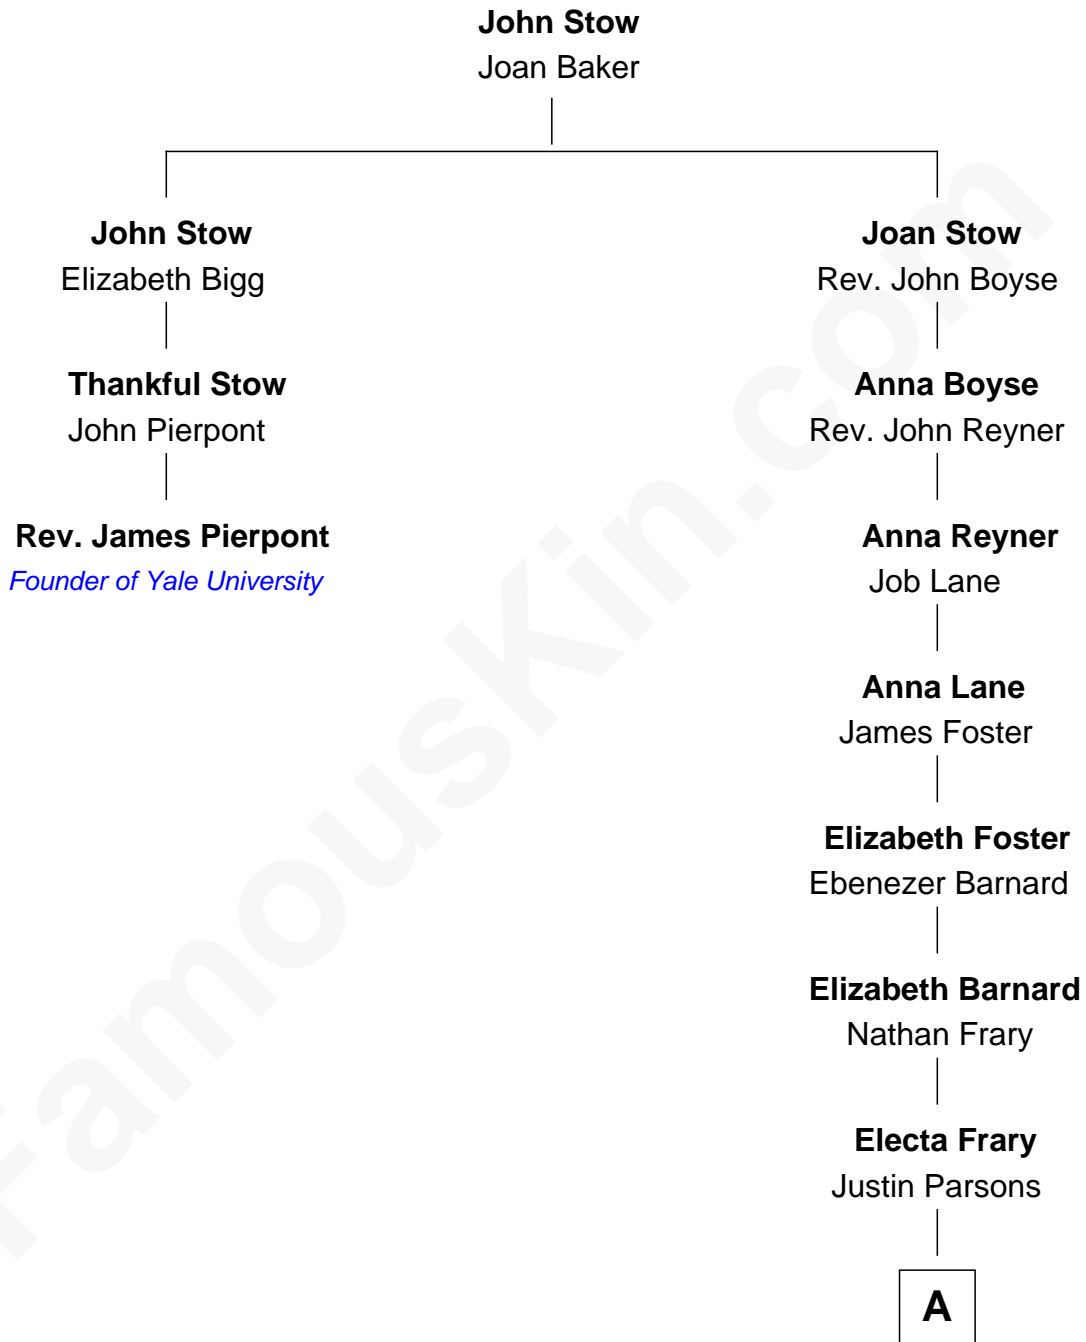

FamousKin.com Relationship Chart of

Rev. James Pierpont
Founder of Yale University

2nd cousin 8 times removed of

Frederick Upton
Co-Founder of Whirlpool Corporation

A

|
Ira Parsons

Theodotia Bardwell

|
Agnes Elizabeth Parsons