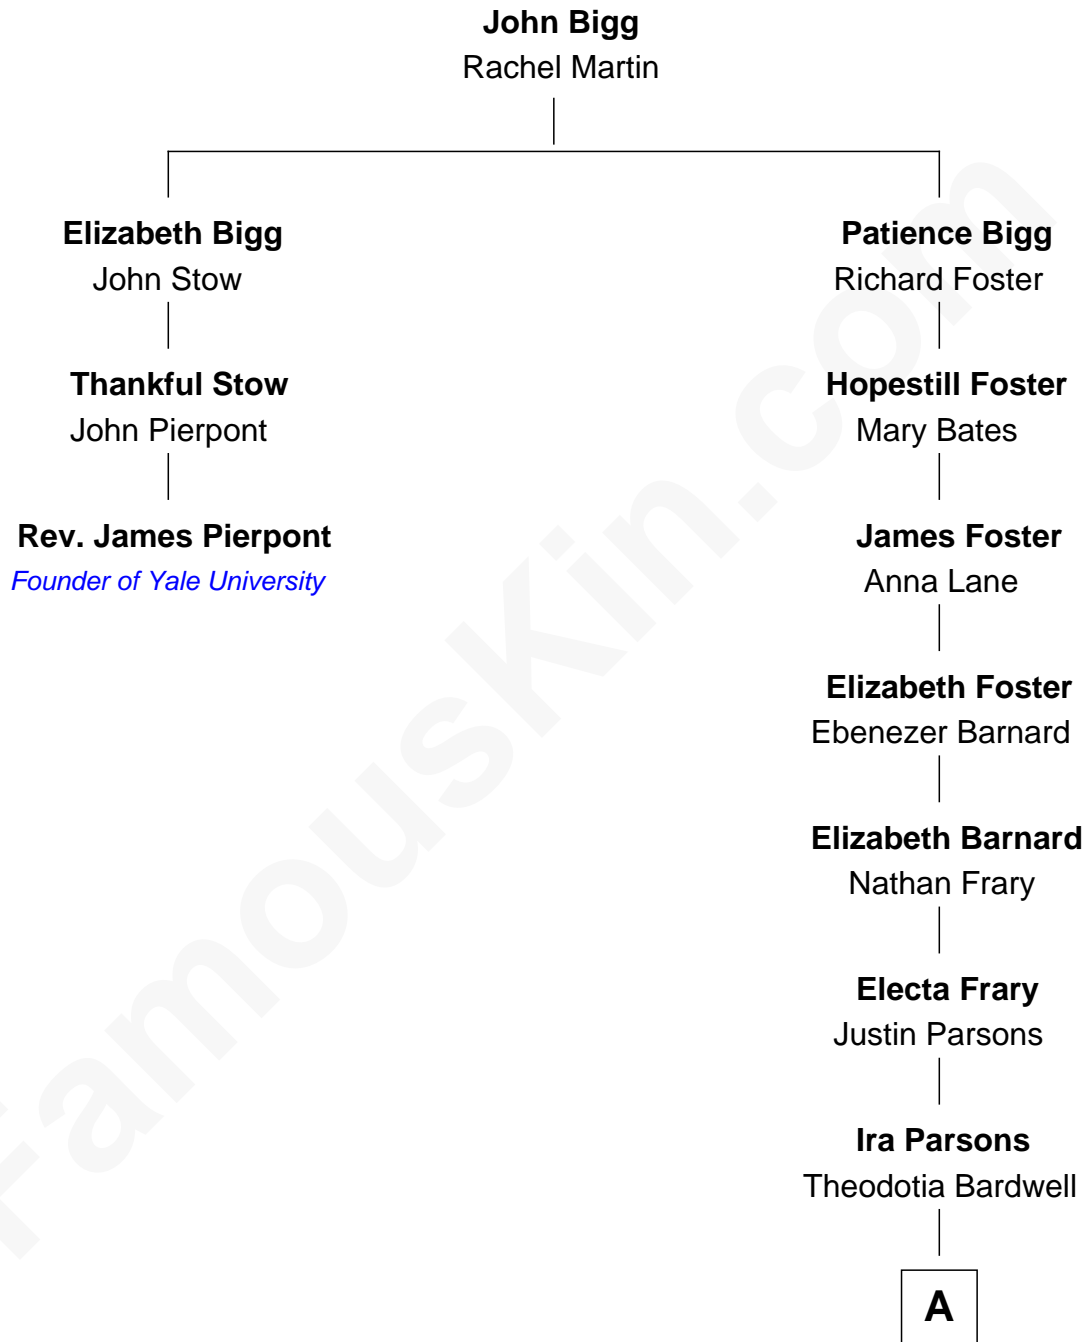

FamousKin.com Relationship Chart of

Rev. James Pierpont
Founder of Yale University

2nd cousin 7 times removed of

Frederick Upton
Co-Founder of Whirlpool Corporation

A

—
Agnes Elizabeth Parsons

William Hamilton Blodgett

—
Carrie A. Blodgett

Cassius Marcellus Upton

—
Frederick Upton

Co-Founder of Whirlpool Corporation

FamousKin.com