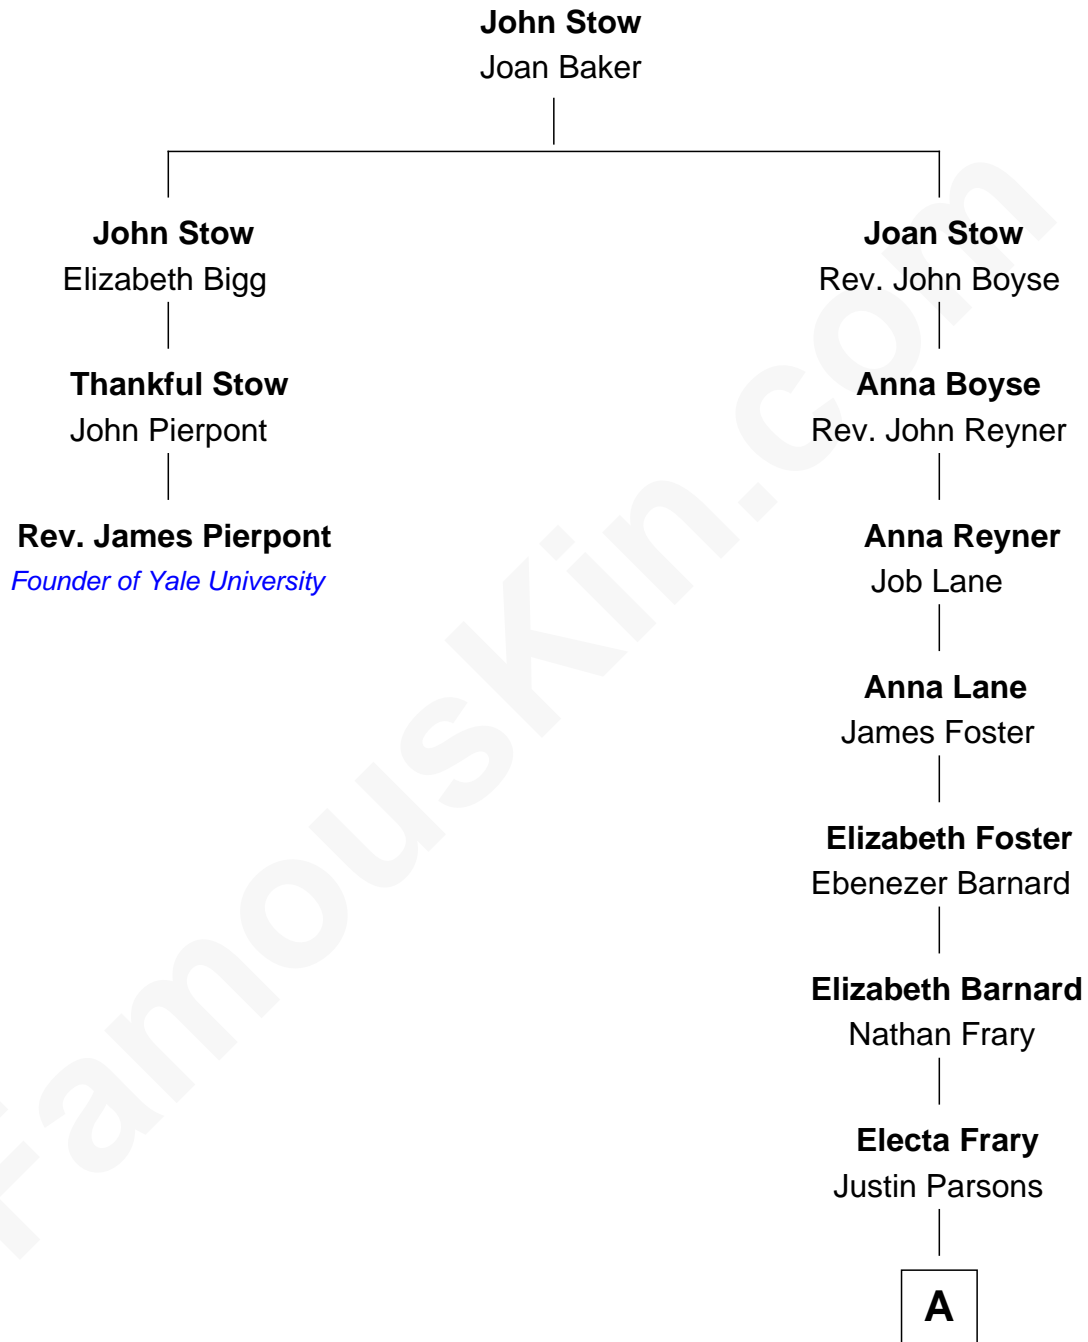

FamousKin.com Relationship Chart of

Rev. James Pierpont
Founder of Yale University

2nd cousin 6 times removed of

Levi Parsons Morton
22nd U.S. Vice-President

A

Lucretia Parsons
Rev. Daniel Oliver Morton

Levi Parsons Morton
22nd U.S. Vice-President

FamousKin.com