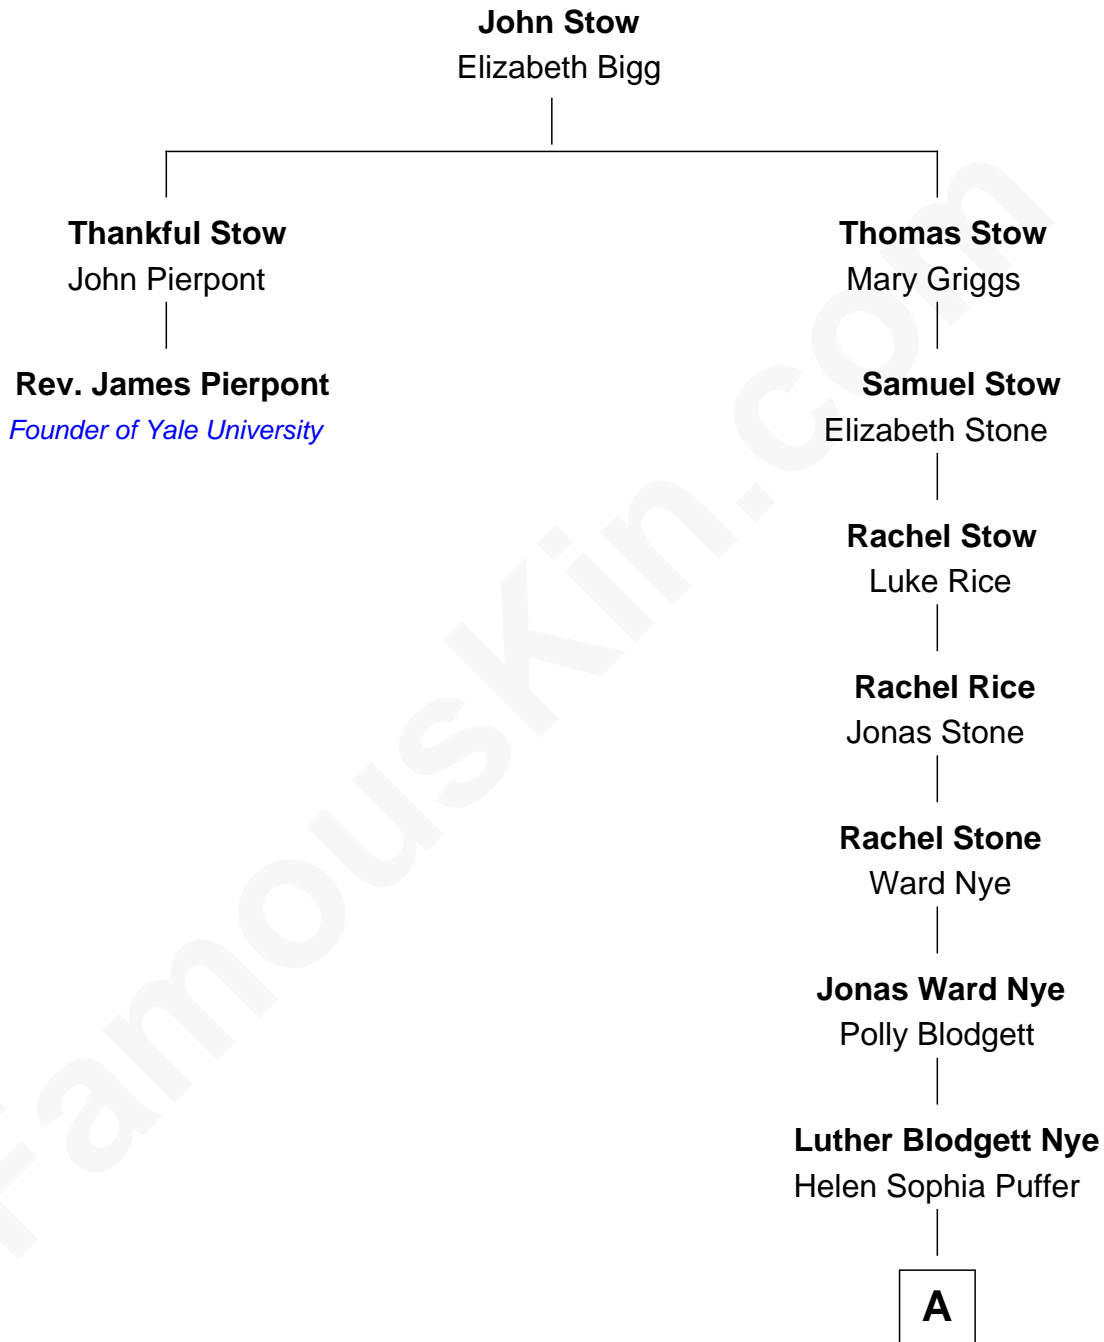

FamousKin.com Relationship Chart of

Rev. James Pierpont
Founder of Yale University

1st cousin 8 times removed of

Bill Nye

TV's The Science Guy

A

—
Luther Bertram Nye

Minnie Wheatley Farr

—
Edwin Darby Nye

Dr. Jacqueline Blanche Jenkins

—
Bill Nye

TV's The Science Guy

FamousKin.com