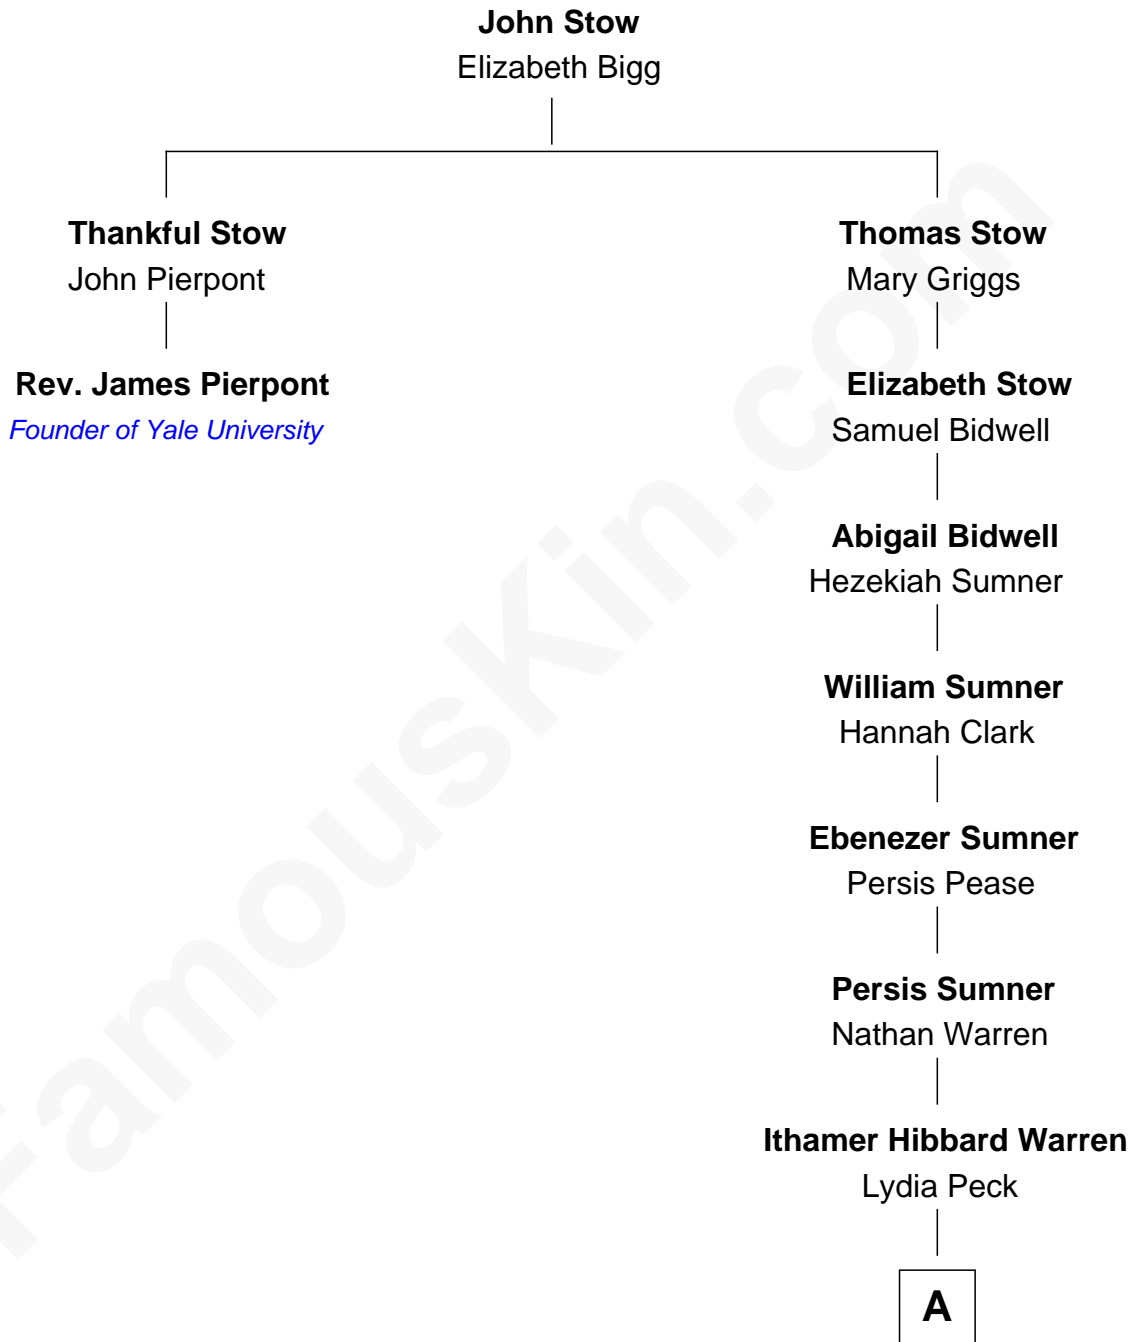

# FamousKin.com Relationship Chart of

**Rev. James Pierpont**  
*Founder of Yale University*

1st cousin 11 times removed of

**Brian Wilson**

*Co-Founder of The Beach Boys*

**A**

**Marilla Warren**

Henry Wilson

**George Washington Wilson**

Mary Bailey

**William Henry Wilson**

Alta Lenora Chitwood

**William Coral Wilson**

Edith Sophia Sthole

**Murray Gage Wilson**

Audree Neva Korthof