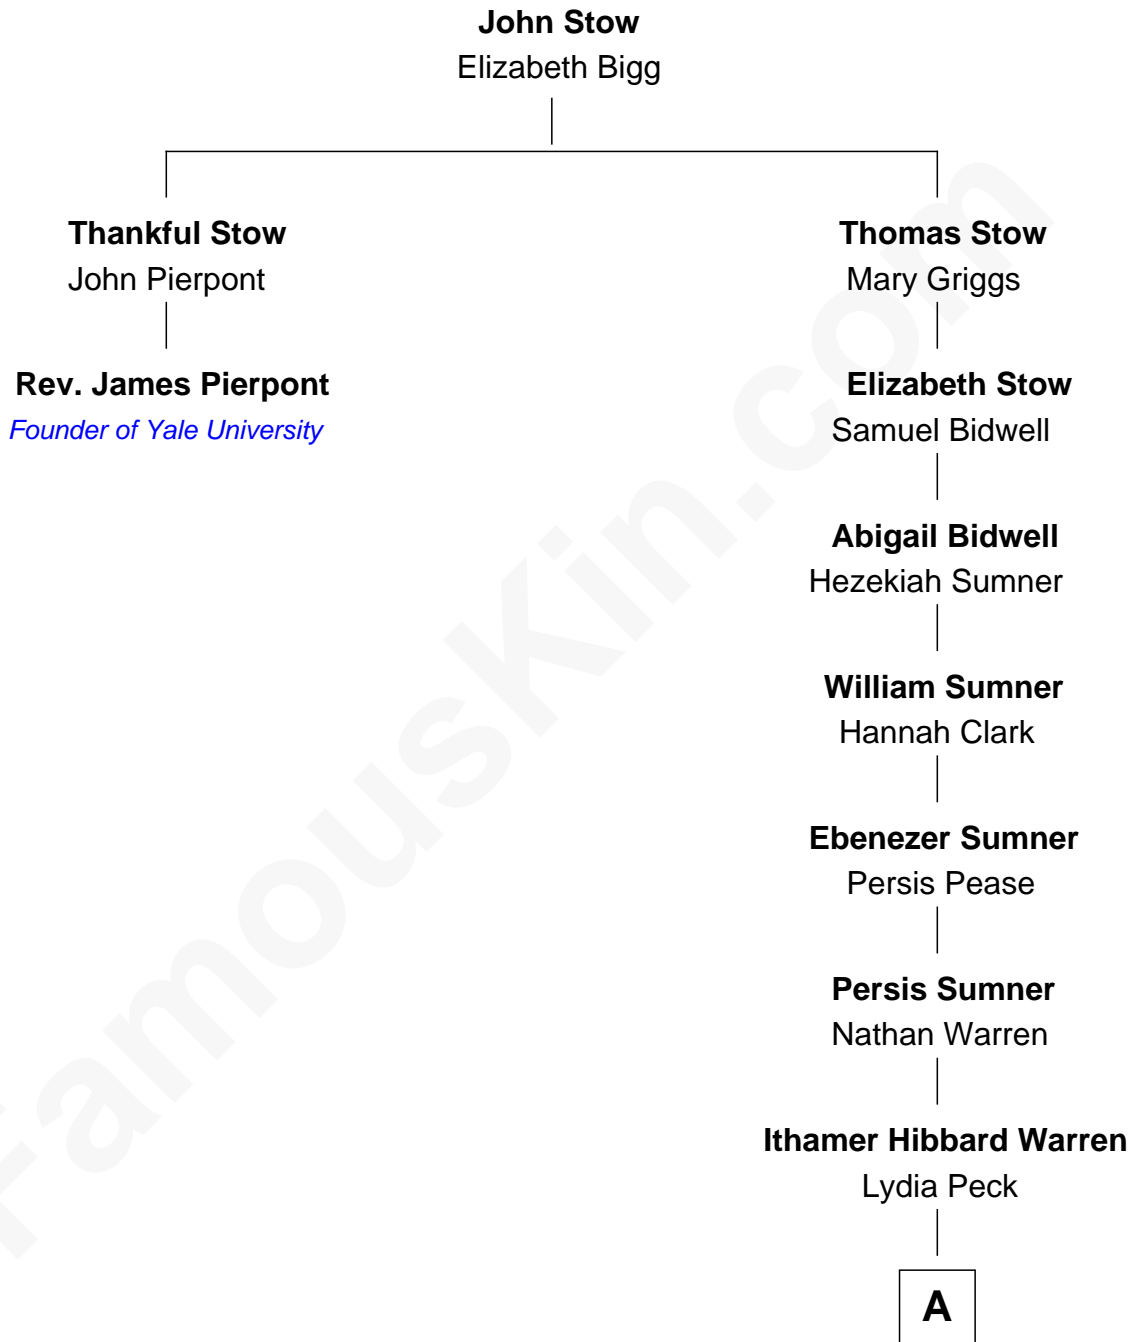

# FamousKin.com Relationship Chart of

**Rev. James Pierpont**  
*Founder of Yale University*

1st cousin 11 times removed of

**Dennis Wilson**  
*Co-Founder of The Beach Boys*

**A**

**Marilla Warren**

Henry Wilson

**George Washington Wilson**

Mary Bailey

**William Henry Wilson**

Alta Lenora Chitwood

**William Coral Wilson**

Edith Sophia Sthole

**Murray Gage Wilson**

Audree Neva Korthof