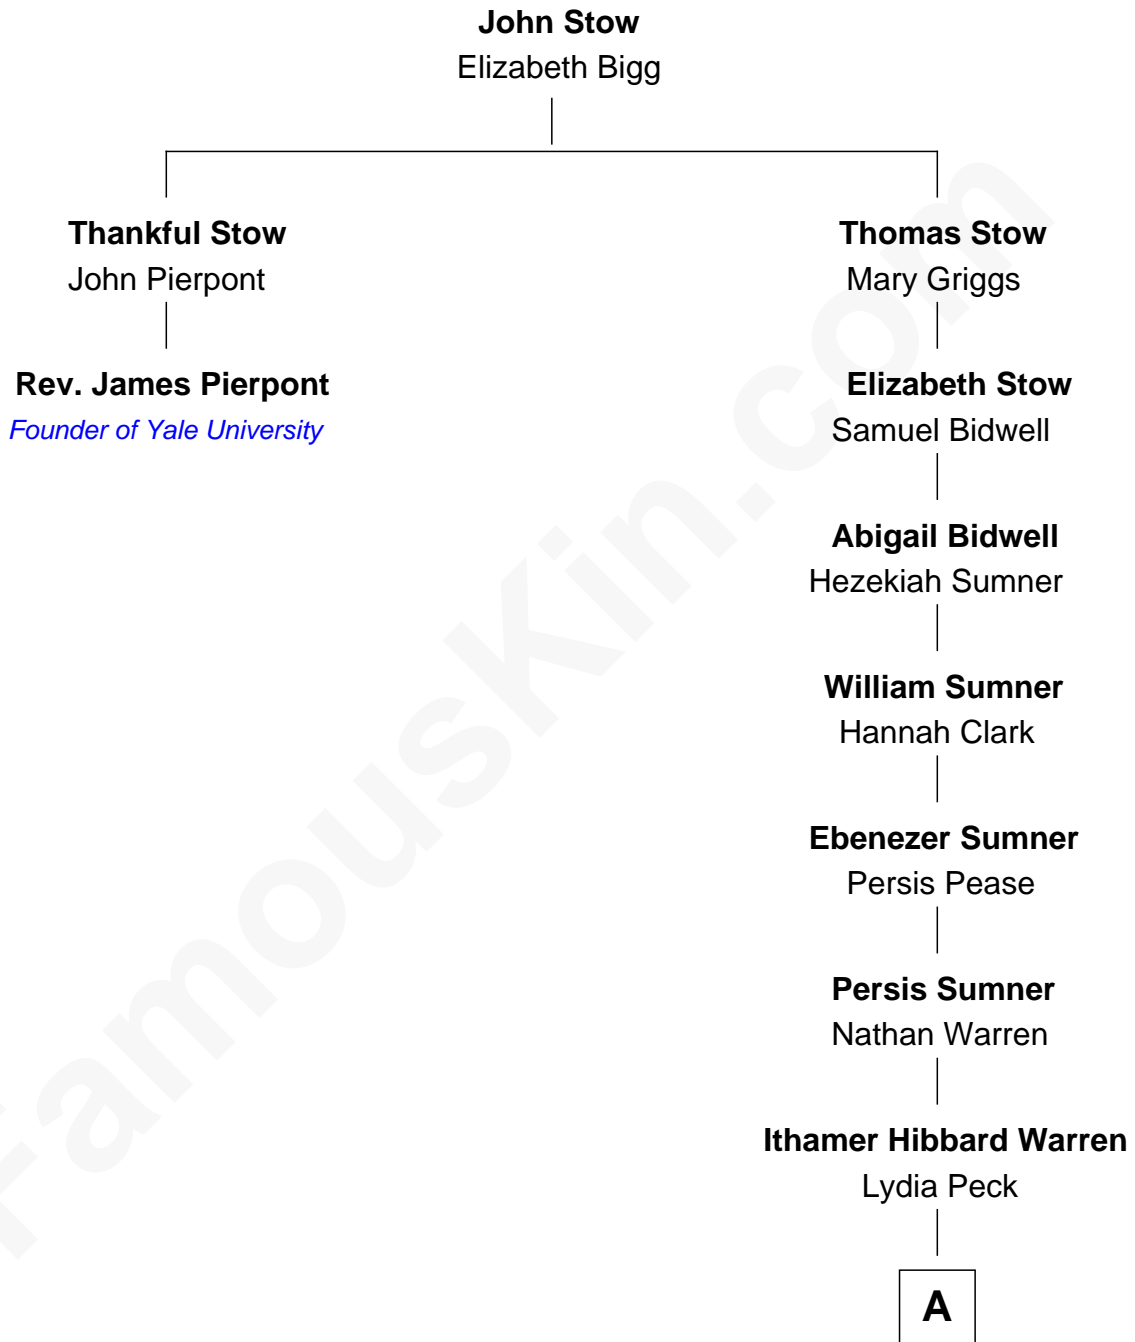

FamousKin.com Relationship Chart of

Rev. James Pierpont
Founder of Yale University

1st cousin 11 times removed of

Carl Wilson

Co-Founder of The Beach Boys

A

Marilla Warren

Henry Wilson

George Washington Wilson

Mary Bailey

William Henry Wilson

Alta Lenora Chitwood

William Coral Wilson

Edith Sophia Sthole

Murray Gage Wilson

Audree Neva Korthof