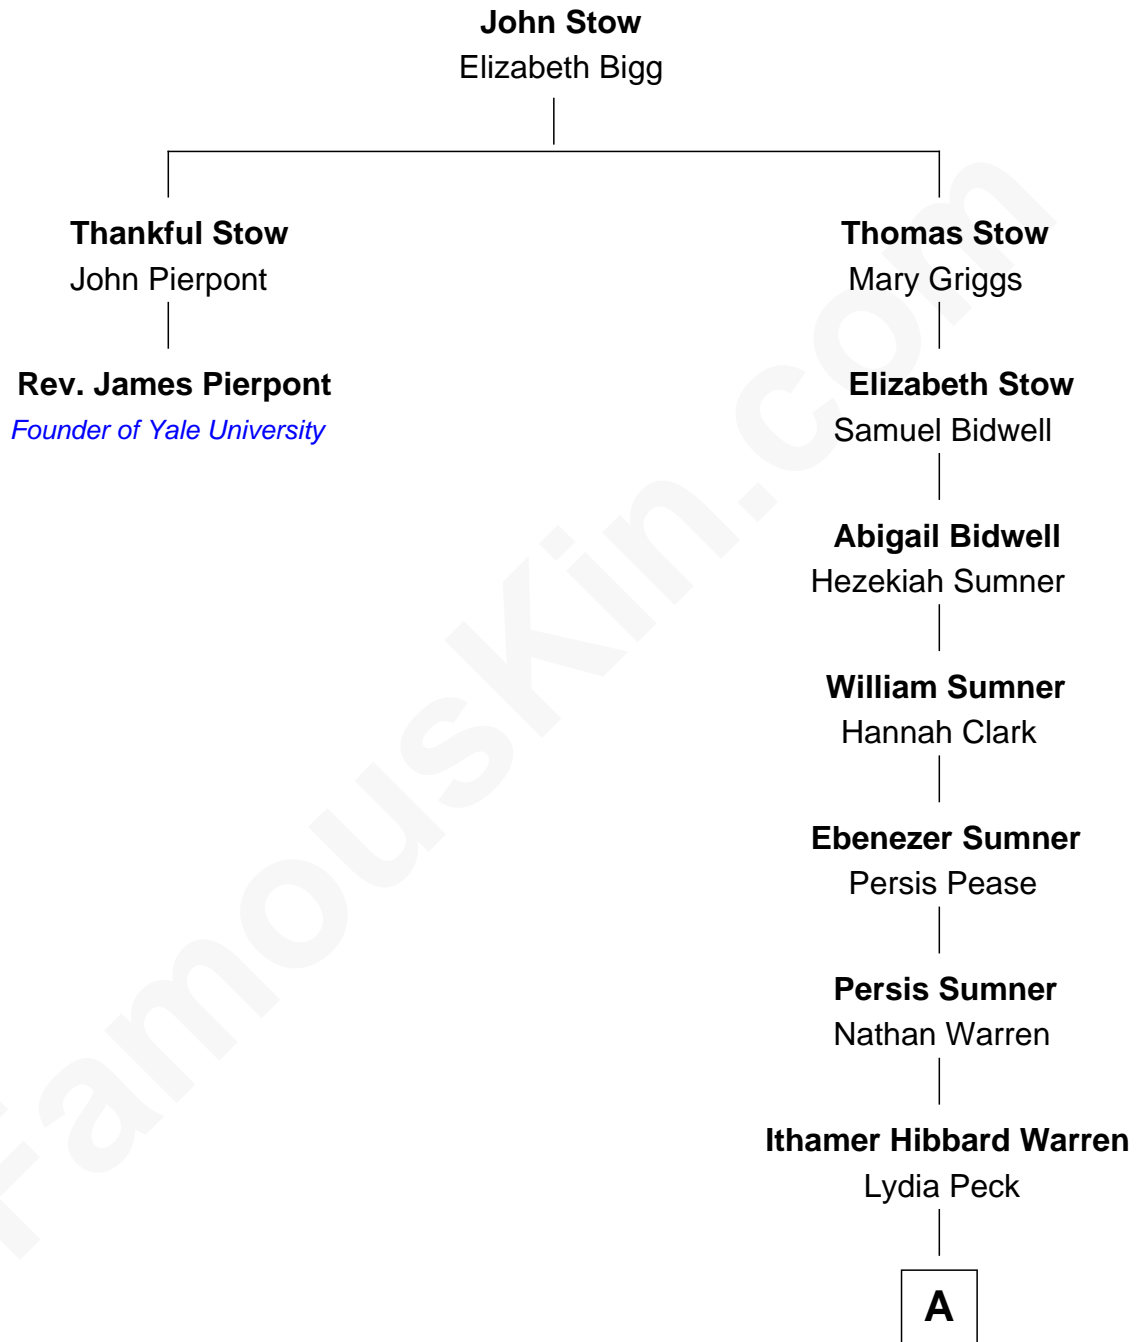

FamousKin.com Relationship Chart of

Rev. James Pierpont
Founder of Yale University

1st cousin 12 times removed of

Kevin Love
NBA All-Star Player

A

Marilla Warren

Henry Wilson

George Washington Wilson

Mary Bailey

William Henry Wilson

Alta Lenora Chitwood

William Coral Wilson

Edith Sophia Sthole

Emily Glee Wilson

Edward Milton Love

Stanley Sthole Love