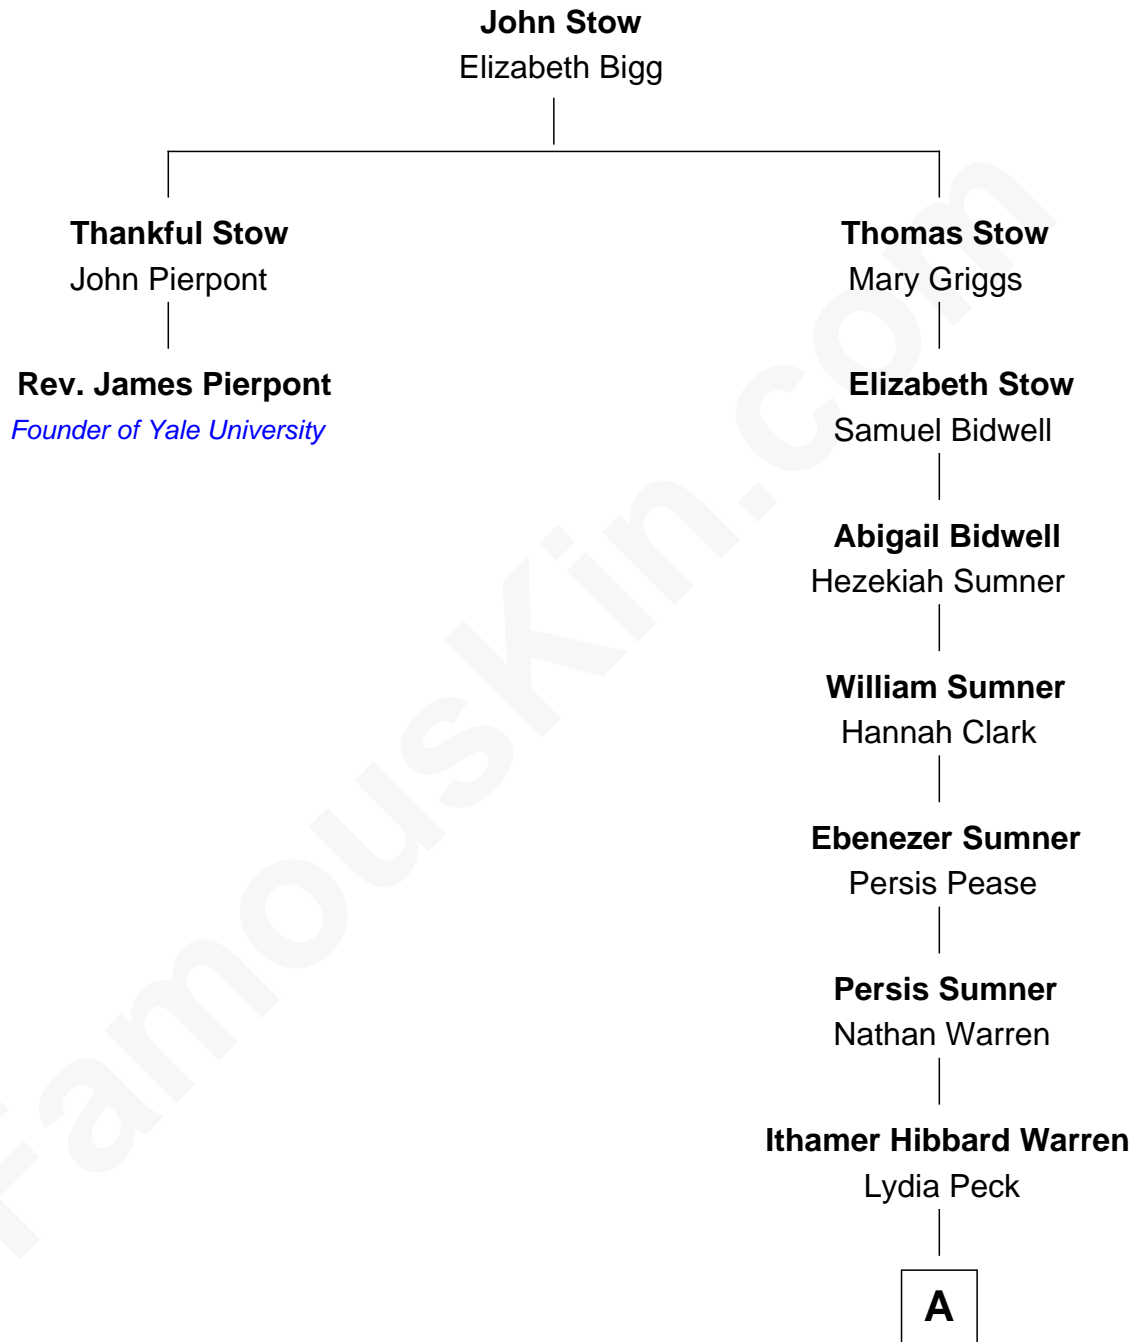

FamousKin.com Relationship Chart of

Rev. James Pierpont
Founder of Yale University

1st cousin 11 times removed of

Mike Love

Co-Founder of The Beach Boys

A

Marilla Warren

Henry Wilson

George Washington Wilson

Mary Bailey

William Henry Wilson

Alta Lenora Chitwood

William Coral Wilson

Edith Sophia Sthole

Emily Glee Wilson

Edward Milton Love