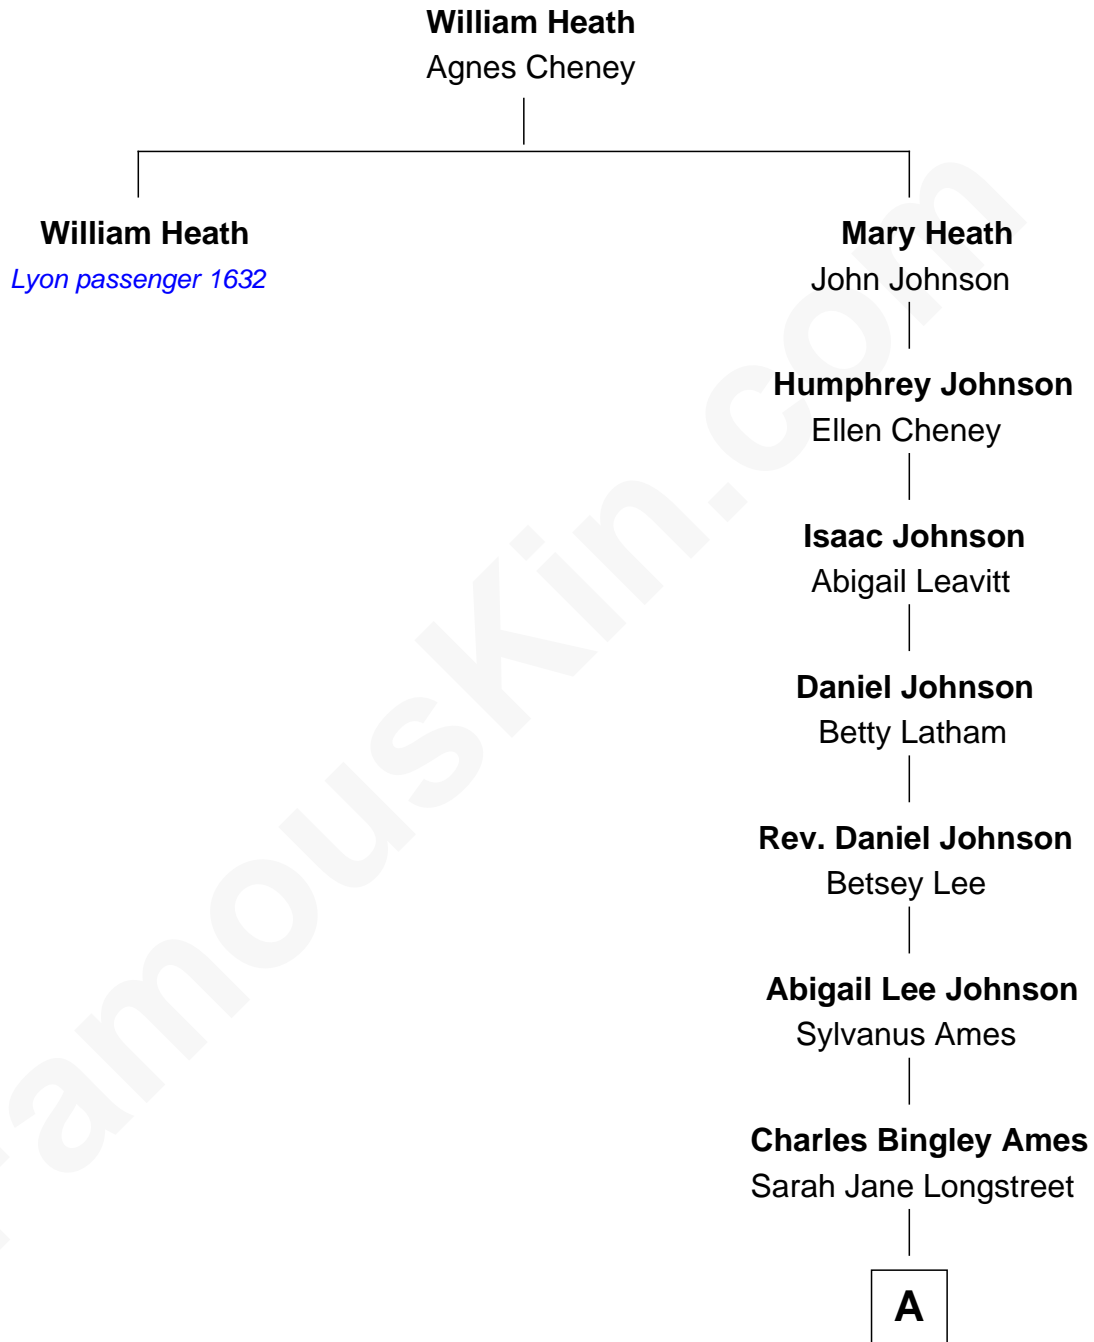

FamousKin.com Relationship Chart of

William Heath

(c1591 - 1652) Lyon passenger 1632

6th great-granduncle of

Ben Ames Williams

Novelist and Short Story Author

A

|
Sarah Marshall Ames
Daniel Webster Williams