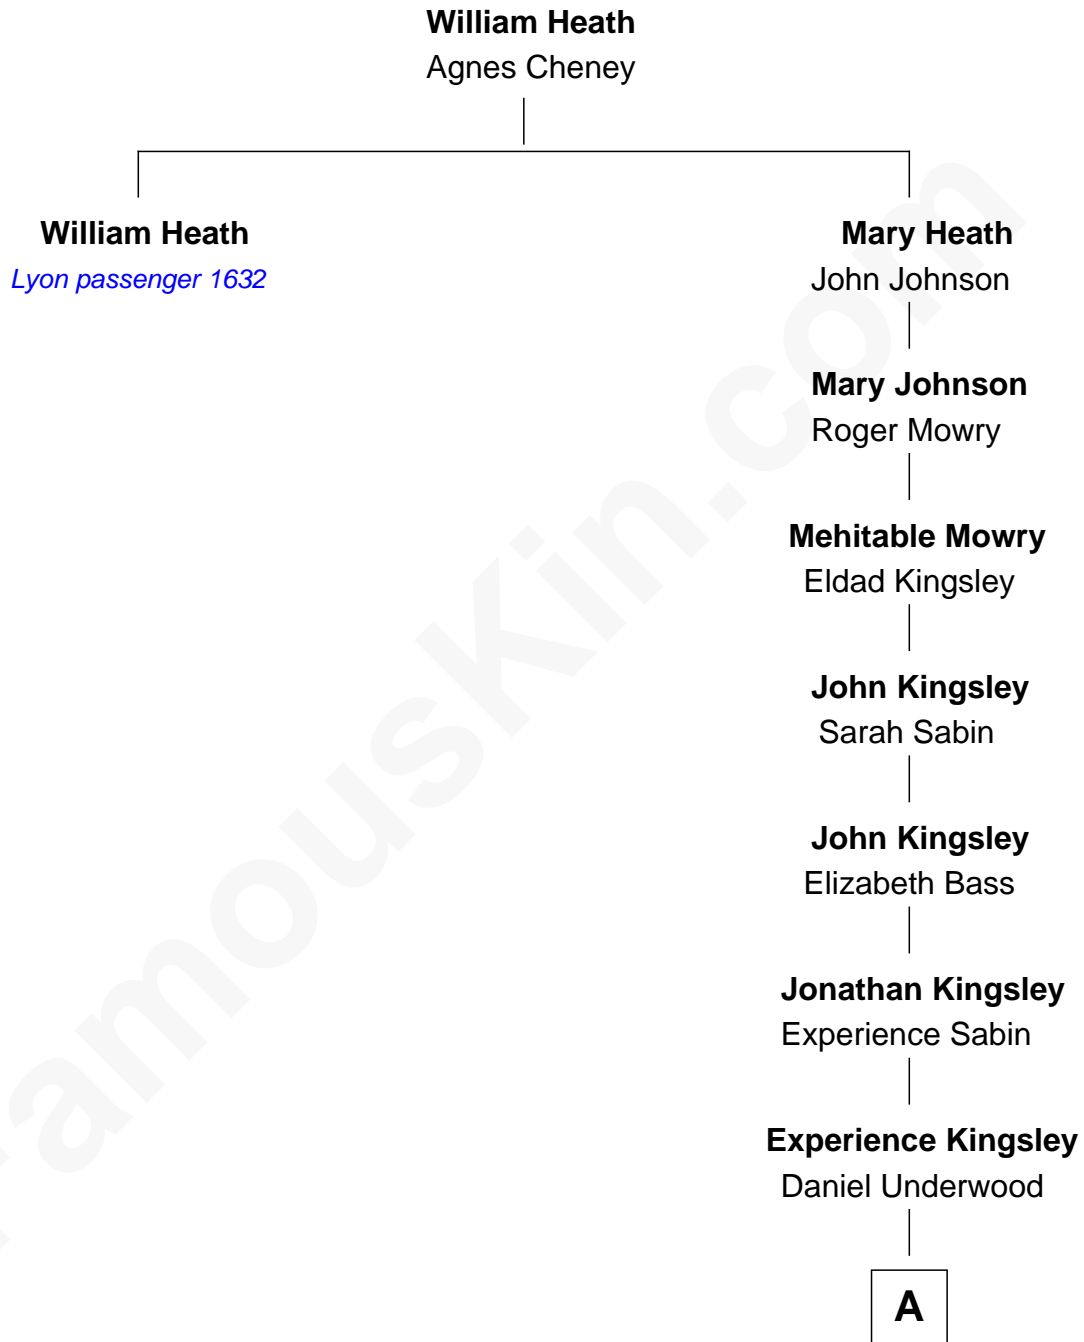

# FamousKin.com Relationship Chart of

**William Heath**

(c1591 - 1652) Lyon passenger 1632

7th great-granduncle of

**Bert Underwood**

*Pioneers, Stereoscopic and News Photography*

**A**

Abishai Sabine Underwood

Mary Alvord

Rev. Elias Underwood

Lavina Elmer

**Bert Underwood**

*Stereoscopic and News Photography*

FamousKin.com