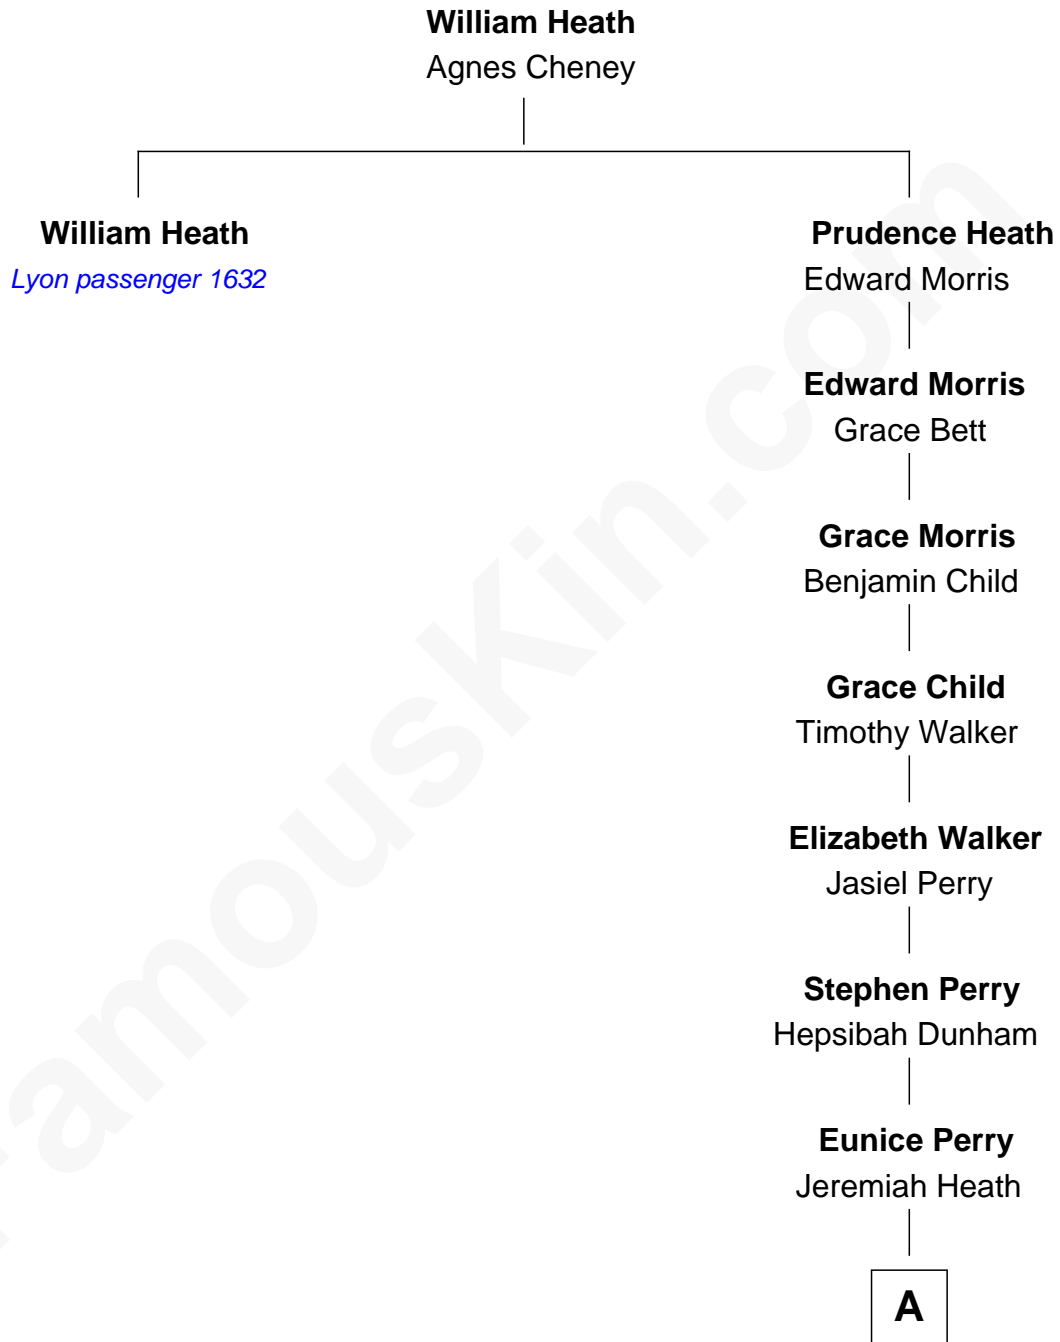

FamousKin.com Relationship Chart of

William Heath

(c1591 - 1652) Lyon passenger 1632

8th great-granduncle of

Frank G. Allen

51st Governor of Massachusetts

A

—
Era Heath

Mary Kidder French

—
Mary Louisa Heath

John Henry Gilman

—
Abbie Louise Gilman

Frank Mitchell Allen

—
Frank G. Allen

51st Governor of Massachusetts

FamousKin.com