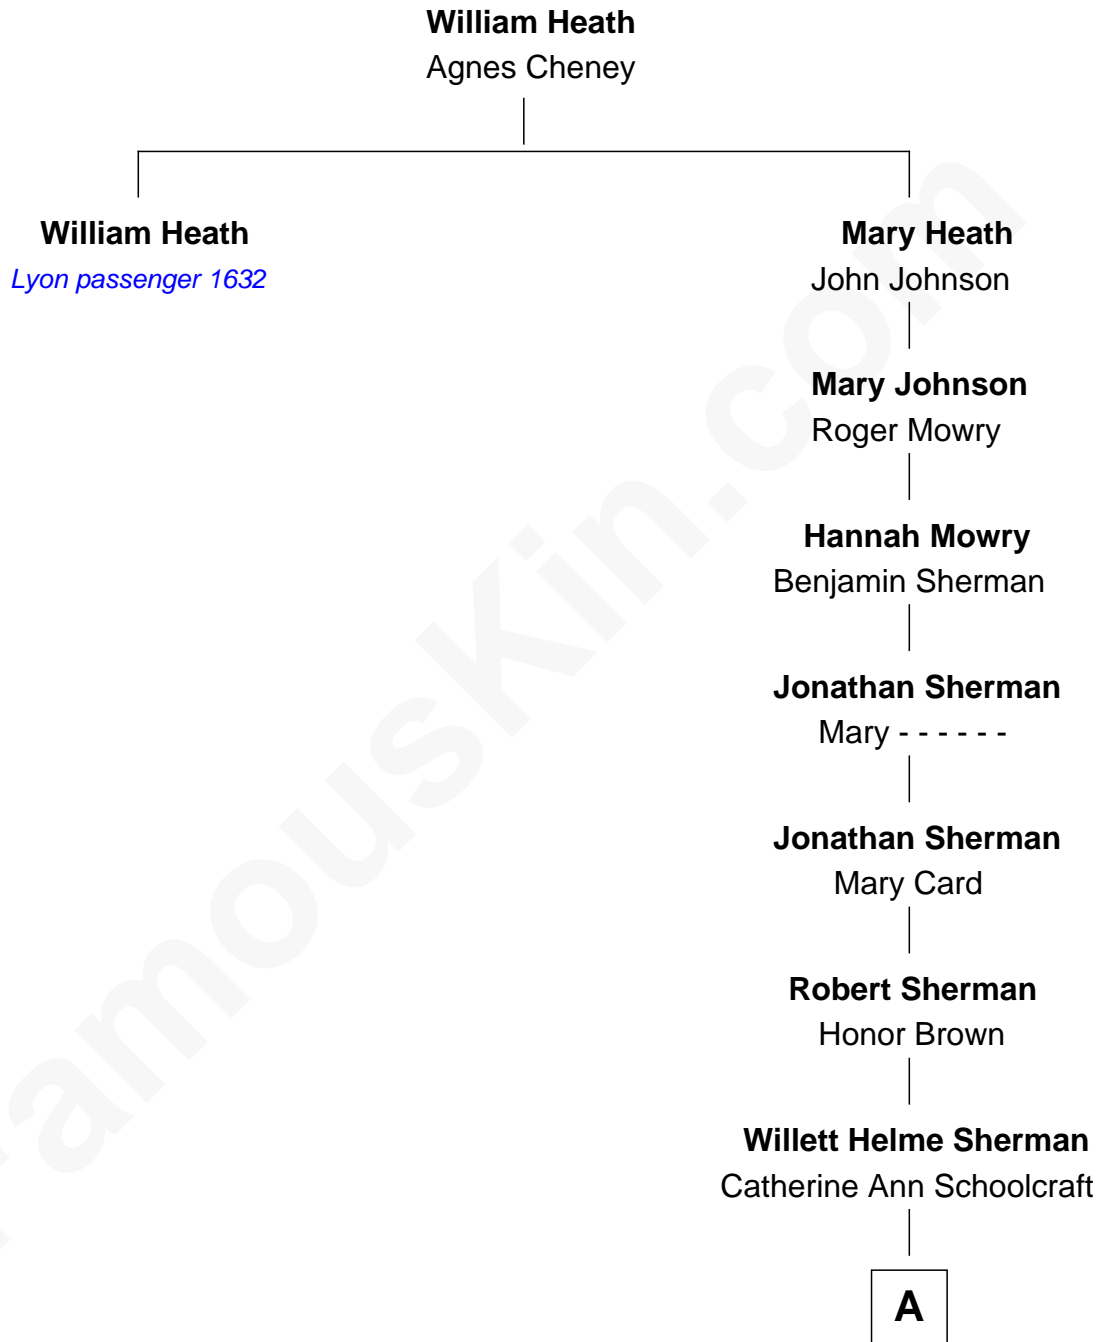

# FamousKin.com Relationship Chart of

**William Heath**

*(c1591 - 1652) Lyon passenger 1632*

6th great-granduncle of

**James Sherman**

*27th U.S. Vice-President*

A

Richard Updike Sherman

Mary Frances Sherman

James Sherman

*27th U.S. Vice-President*

FamousKin.com