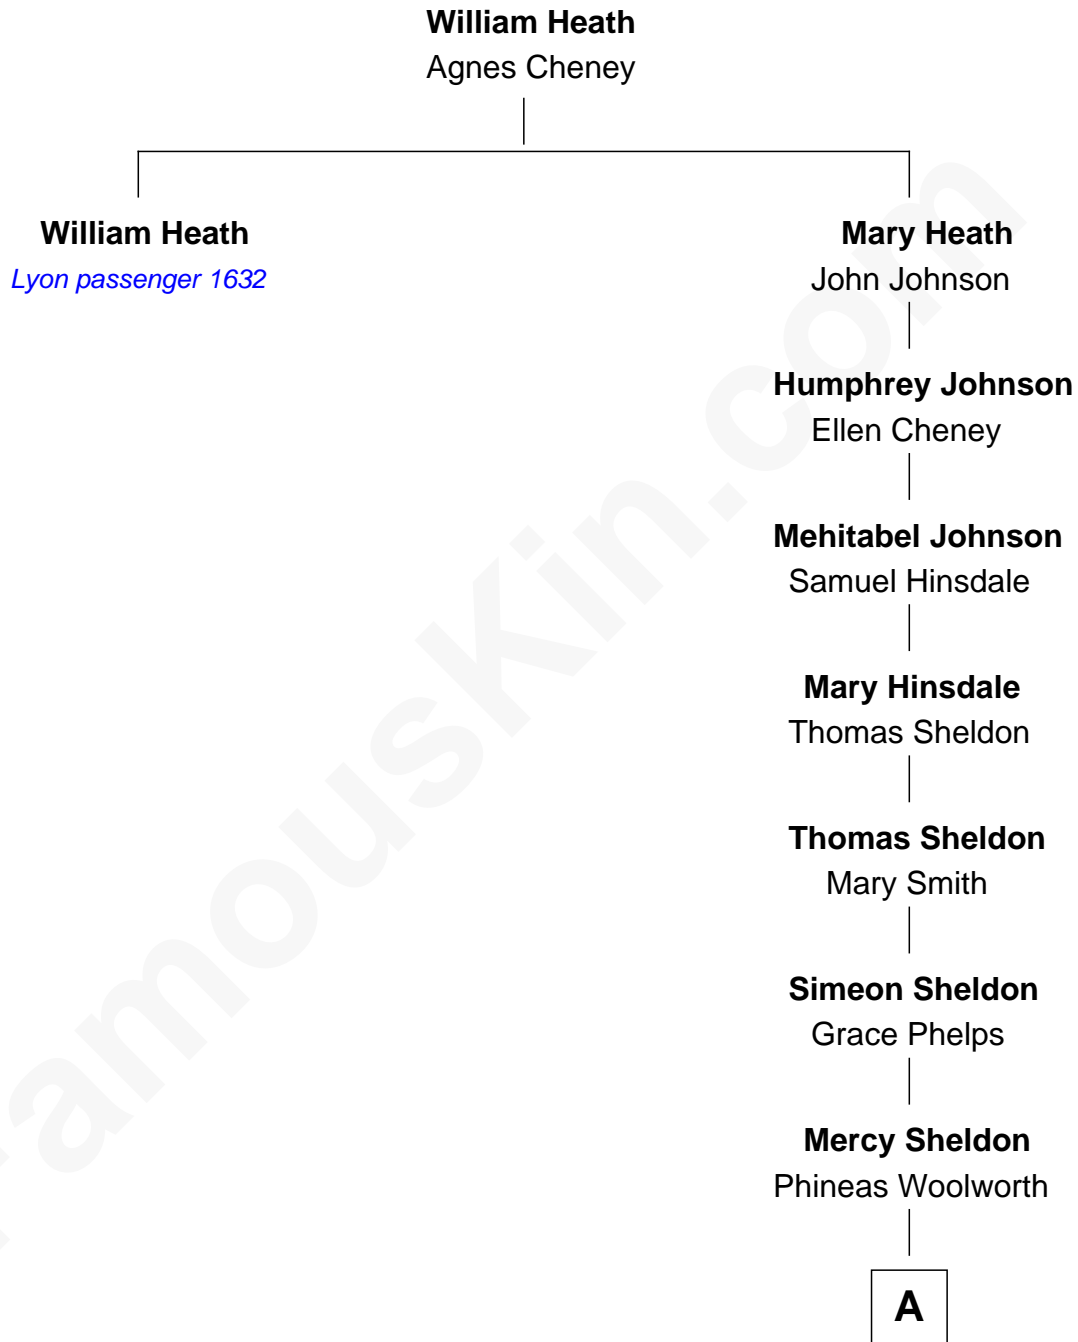

# FamousKin.com Relationship Chart of

**William Heath**

*(c1591 - 1652) Lyon passenger 1632*

7th great-granduncle of

**Frank W. Woolworth**

*Founder of F.W. Woolworth Company*

**A**

—  
**Jasper Woolworth**

Elizabeth G. Buell

—  
**John Hubbell Woolworth**

Fanny McBrier

—  
**Frank W. Woolworth**

*Founder, F.W. Woolworth Company*

FamousKin.com