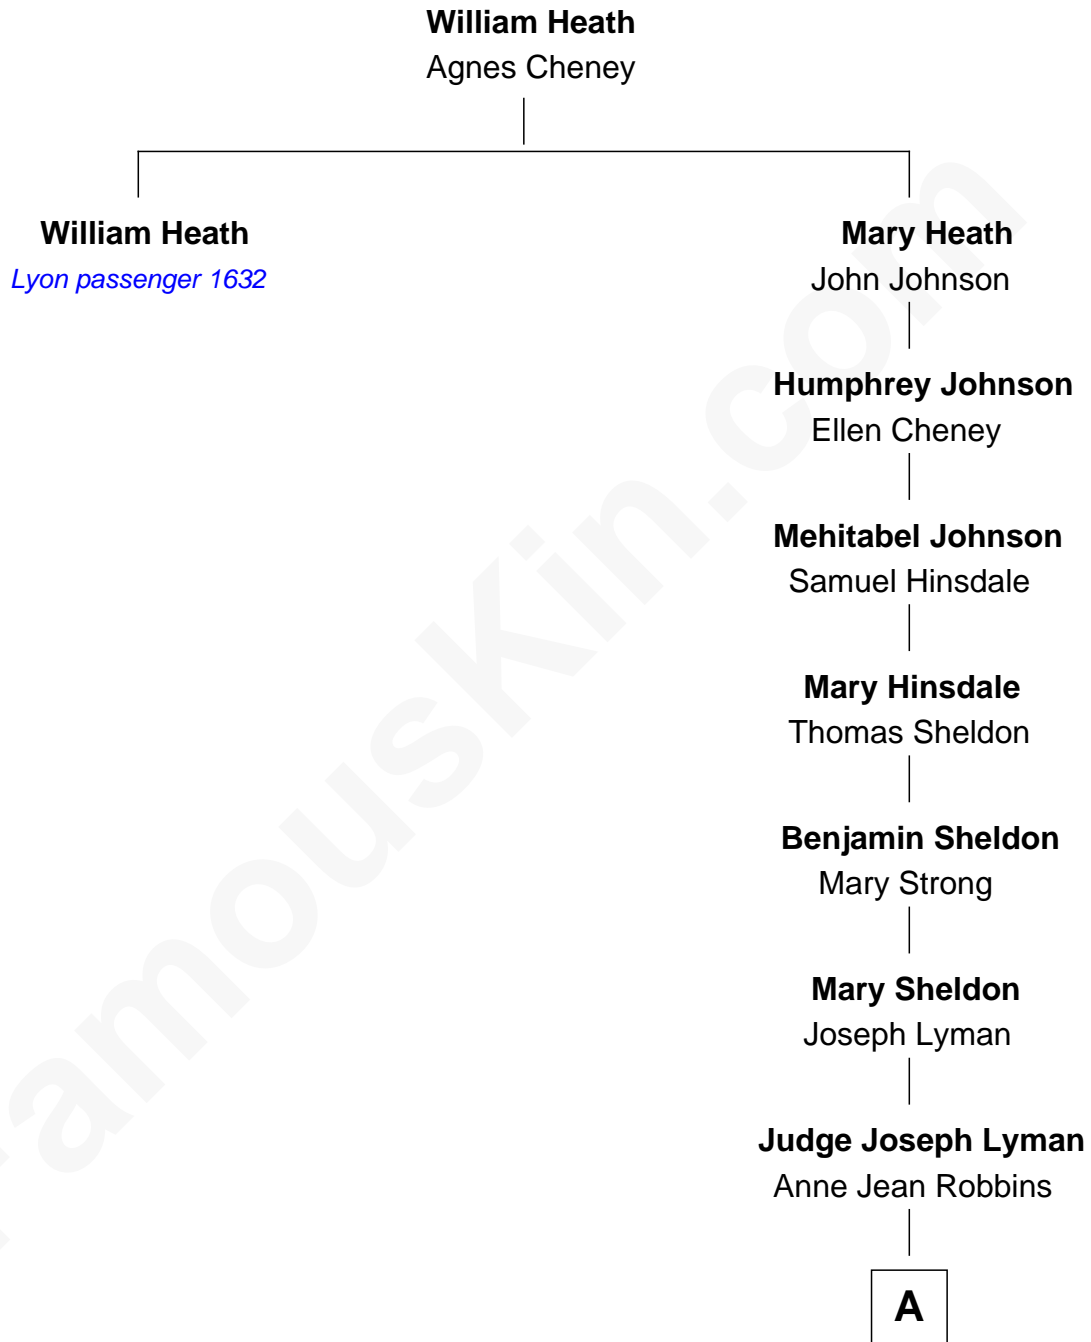

# FamousKin.com Relationship Chart of

**William Heath**

*(c1591 - 1652) Lyon passenger 1632*

7th great-granduncle of

**Franklin D. Roosevelt**

*32nd U.S. President*

**A**

—  
**Catharine Robbins Lyman**

Warren Delano

—  
**Sara Delano**

James Roosevelt

—  
**Franklin D. Roosevelt**

*32nd U.S. President*

FamousKin.com