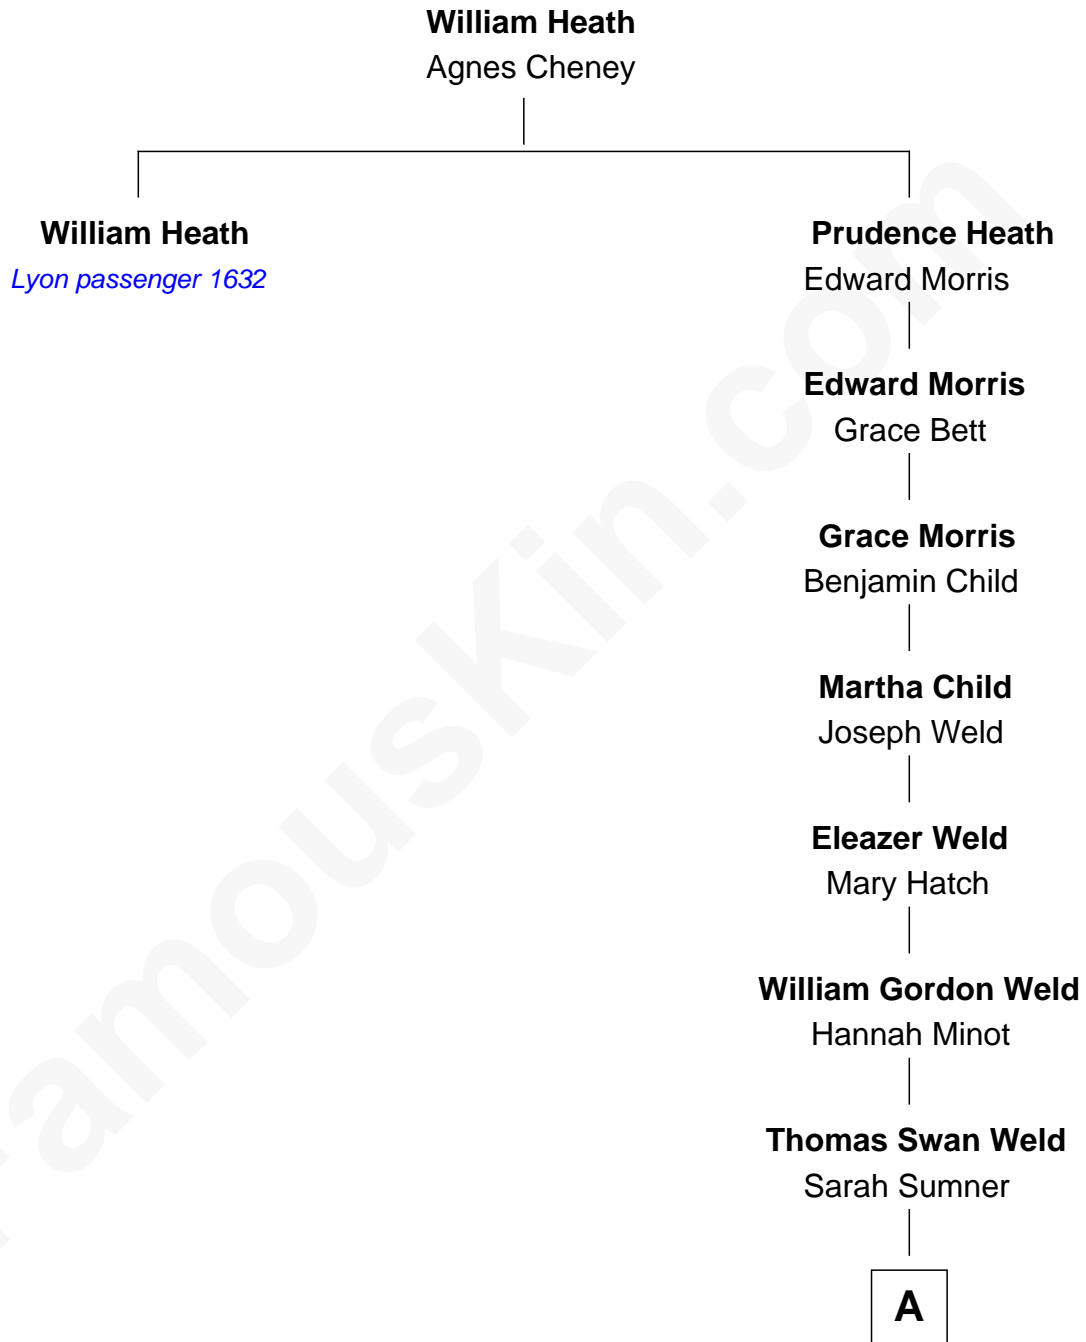

# FamousKin.com Relationship Chart of

**William Heath**

*(c1591 - 1652) Lyon passenger 1632*

8th great-granduncle of

**Bill Weld**

*68th Governor of Massachusetts*

**A**

—  
**Dr. Francis Minot Weld**  
Fanny Elizabeth Bartholomew

—  
**Francis Minot Weld**  
Margaret Low White

—  
**David Weld**  
Mary Blake Nichols

—  
**Bill Weld**  
*68th Governor of Massachusetts*