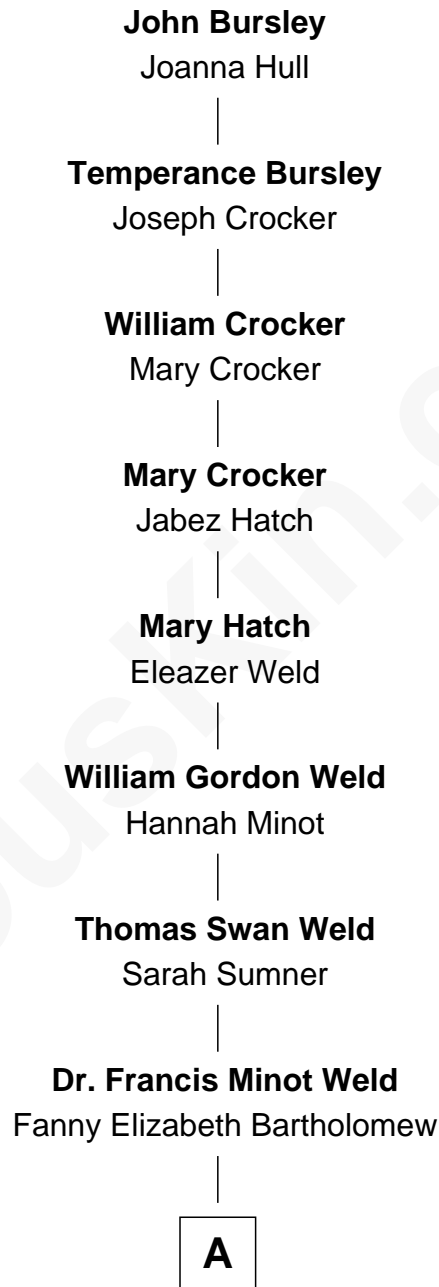

# FamousKin.com Relationship Chart of

**John Bursley**

(c1600 - c1660) Great Migration Immigrant 1623

8th Great-grandfather of

**Bill Weld**

68th Governor of Massachusetts

**A**

—  
**Francis Minot Weld**

Margaret Low White

—  
**David Weld**

Mary Blake Nichols

—  
**Bill Weld**

*68th Governor of Massachusetts*

FamousKin.com