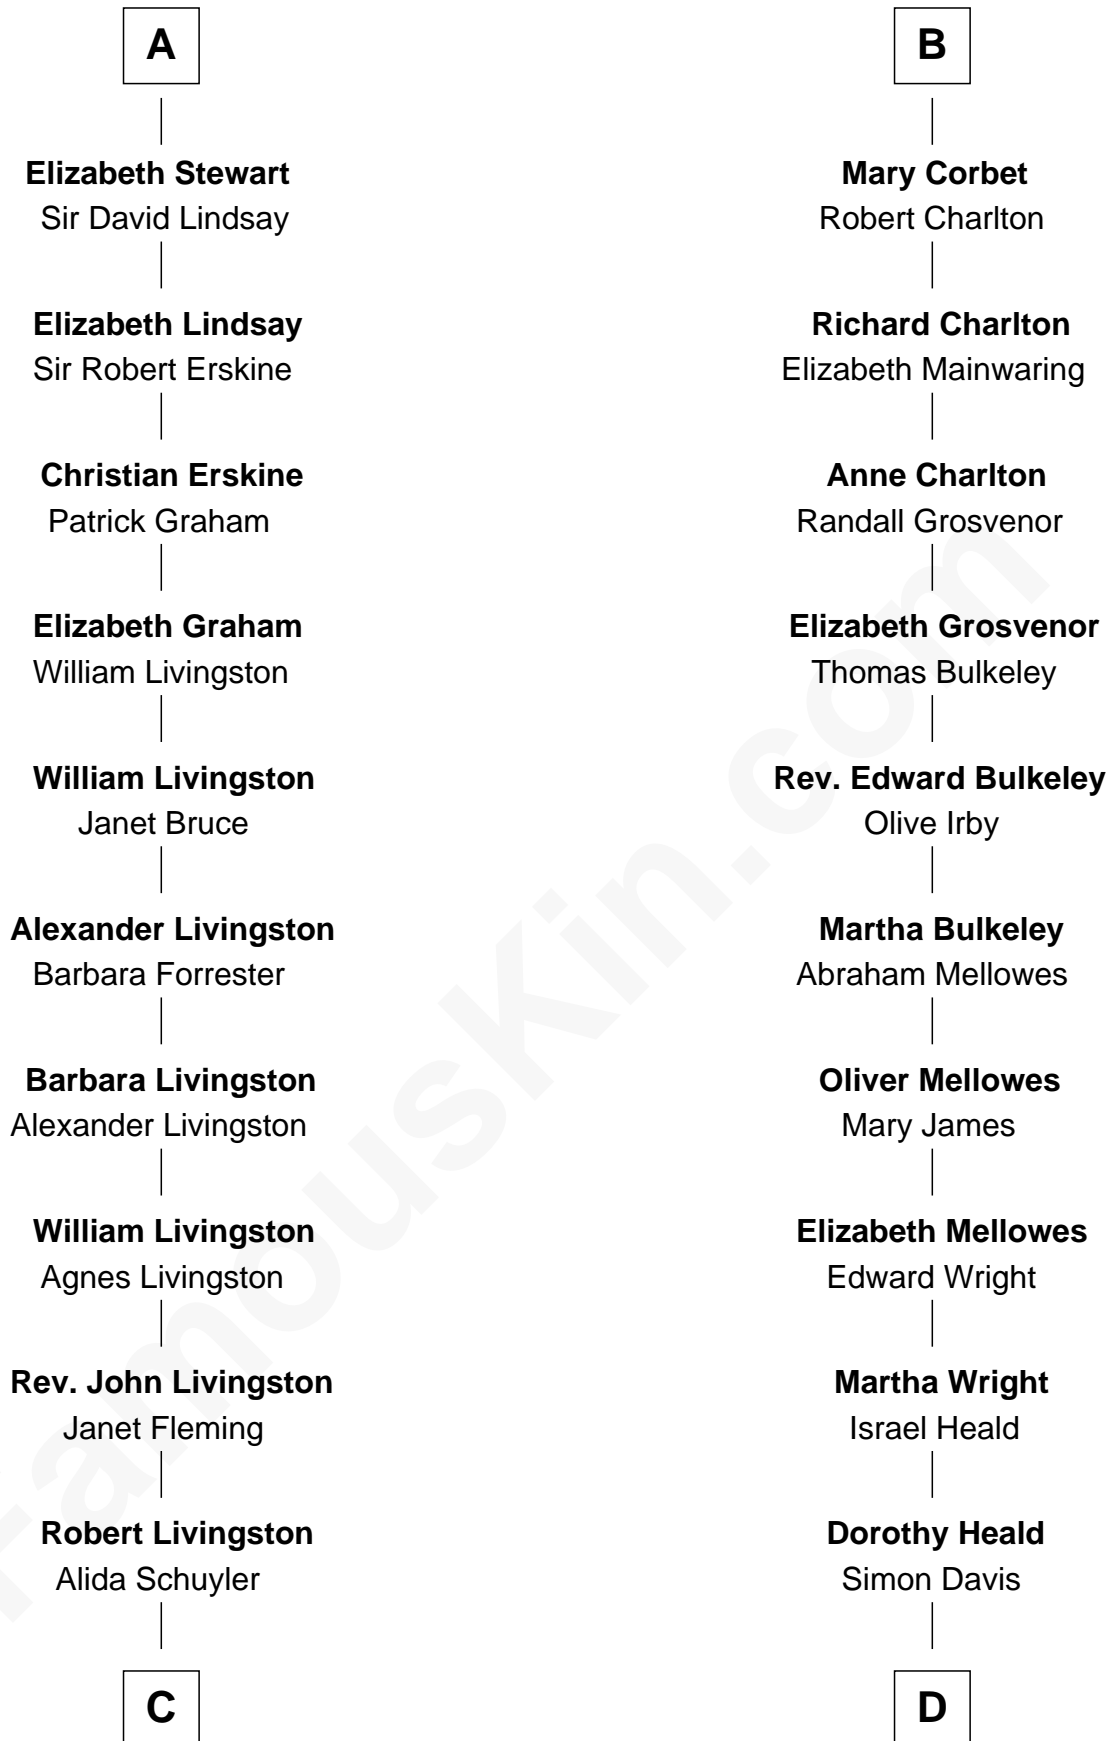

## Relationship Chart of

### Hamilton Fish

26th U.S. Secretary of State

19th cousin 1 time removed of

### John Davis

14th and 17th Governor of Massachusetts

**C**

**Gilbert Robert Livingston**

Cornelia Beekman

**Margaret Livingston**

Petrus Stuyvesant

**Elizabeth Stuyvesant**