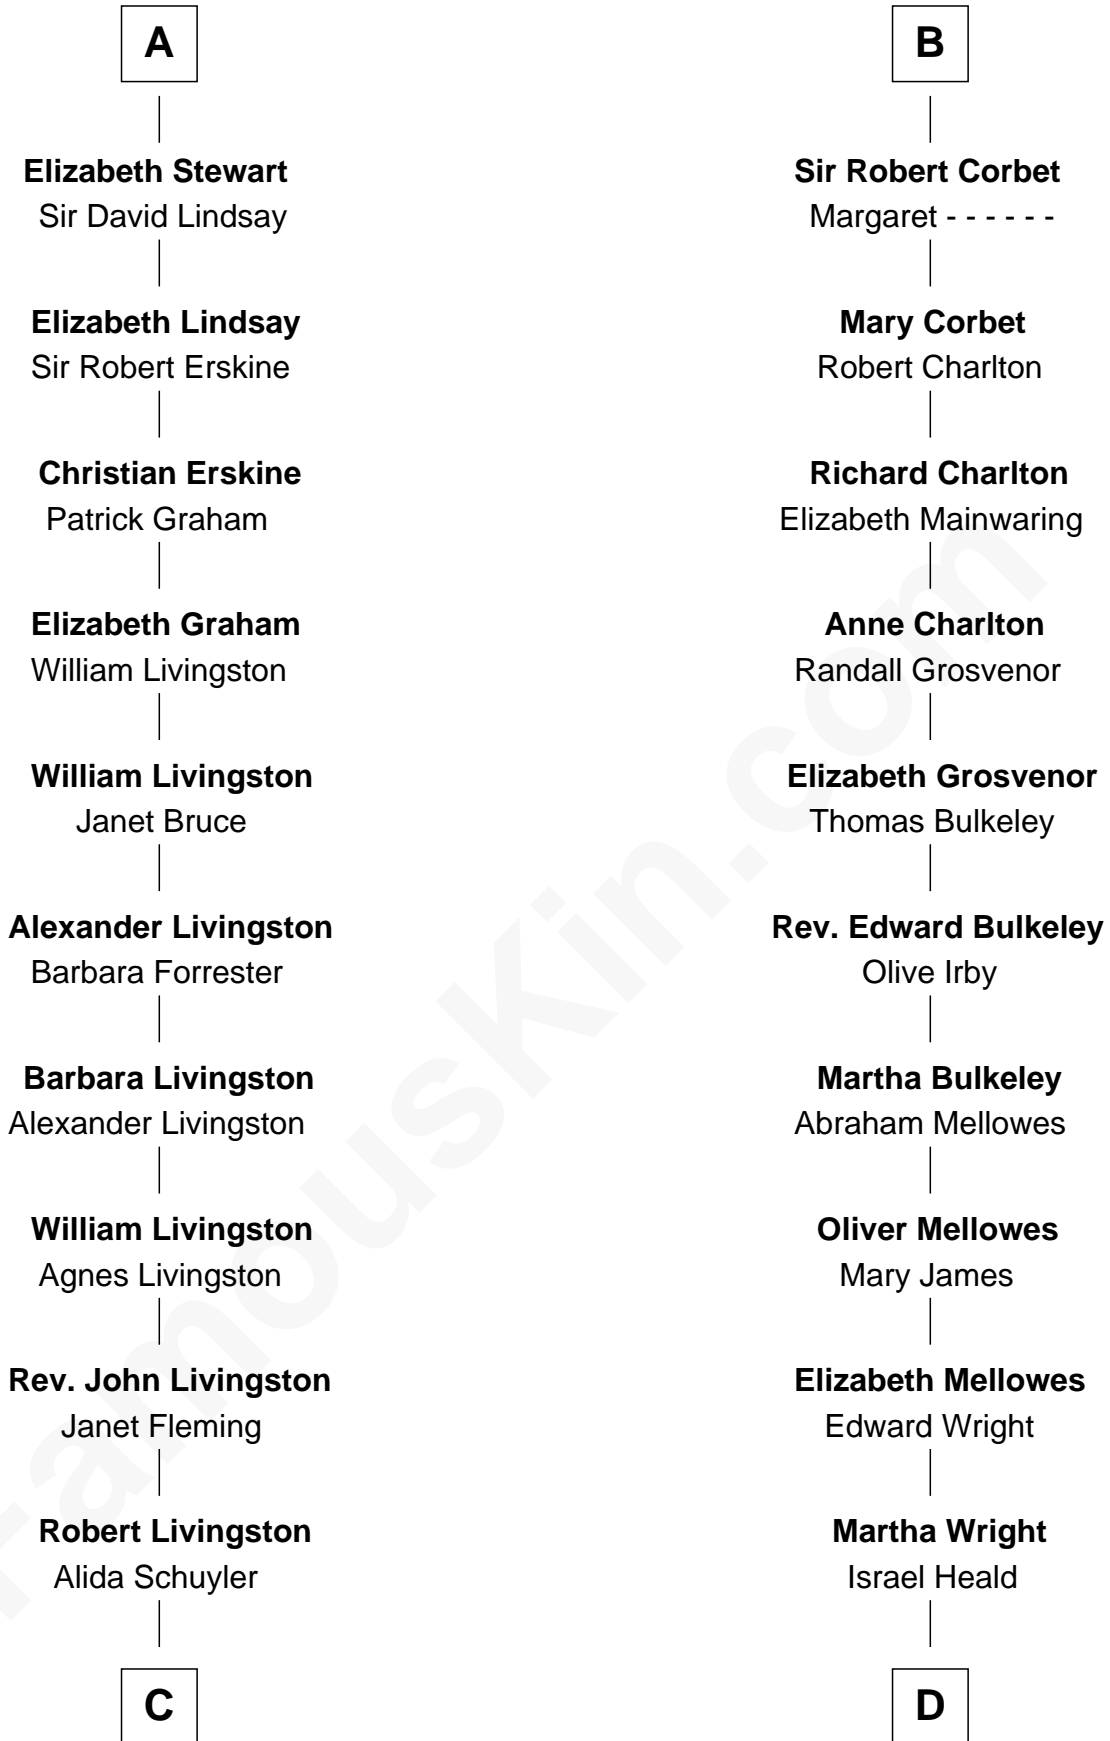

FamousKin.com Relationship Chart of

Hamilton Fish

26th U.S. Secretary of State

20th cousin of

John Davis

14th and 17th Governor of Massachusetts

C

Gilbert Robert Livingston

Cornelia Beekman

Margaret Livingston

Petrus Stuyvesant

Elizabeth Stuyvesant

Lt. Col. Nicholas Fish

Hamilton Fish

26th U.S. Secretary of State

D