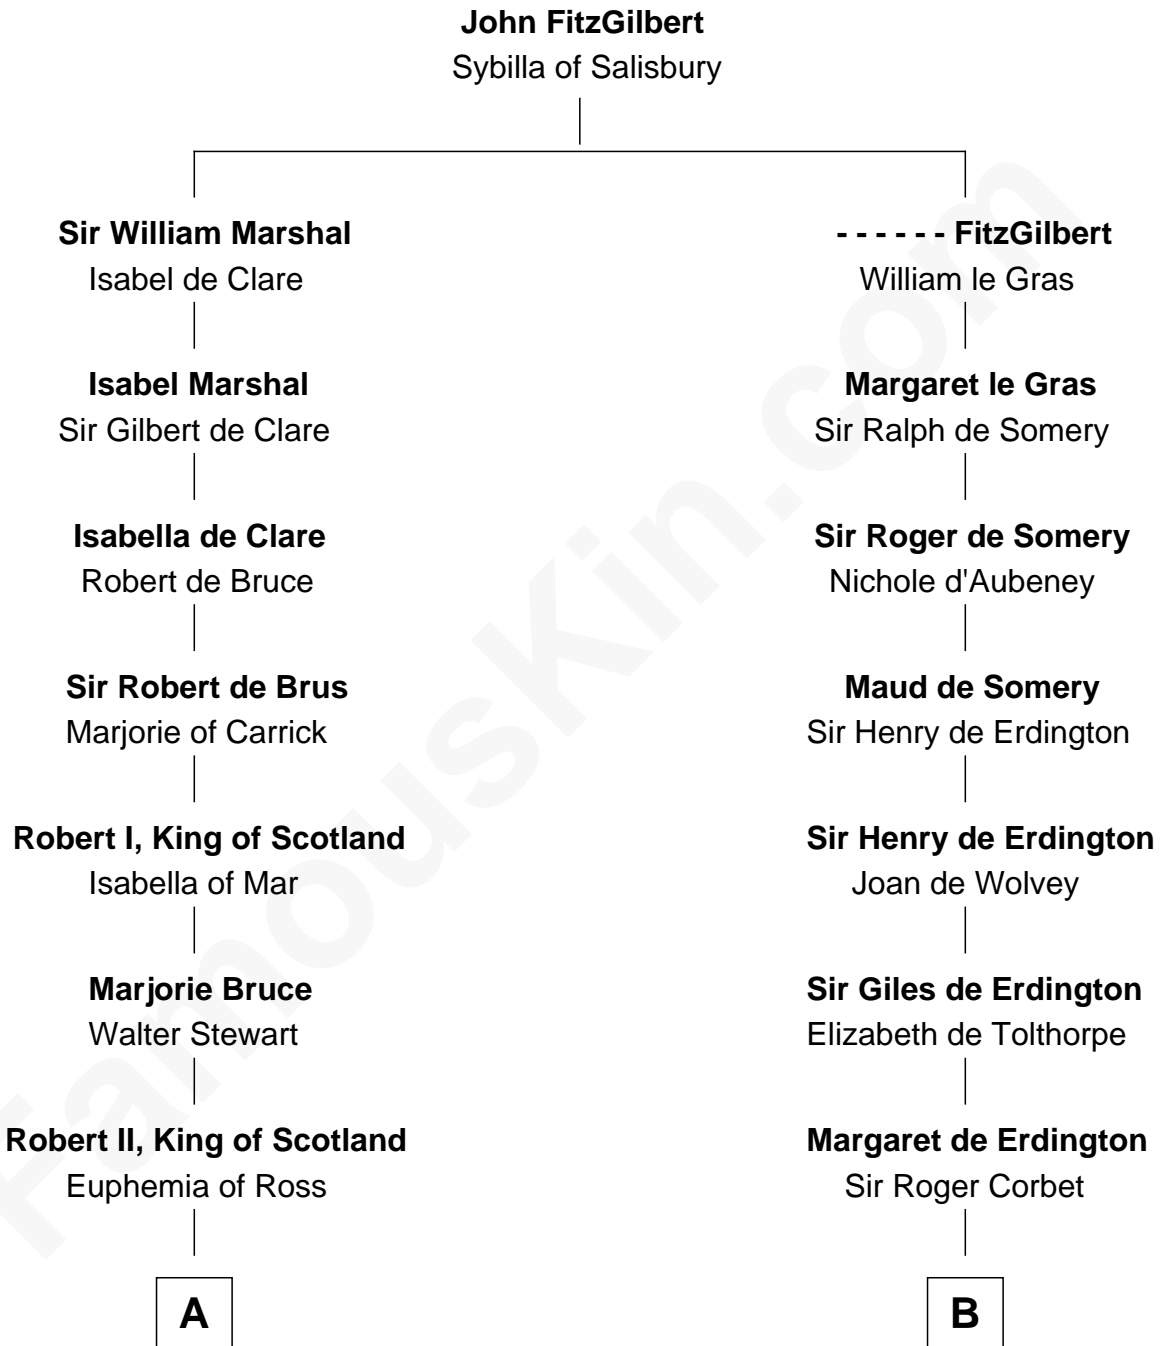

FamousKin.com Relationship Chart of

Hamilton Fish

26th U.S. Secretary of State

20th cousin of

John Davis

14th and 17th Governor of Massachusetts

C

Gilbert Robert Livingston

Cornelia Beekman

Margaret Livingston

Petrus Stuyvesant

Elizabeth Stuyvesant

Lt. Col. Nicholas Fish

Hamilton Fish

26th U.S. Secretary of State

D