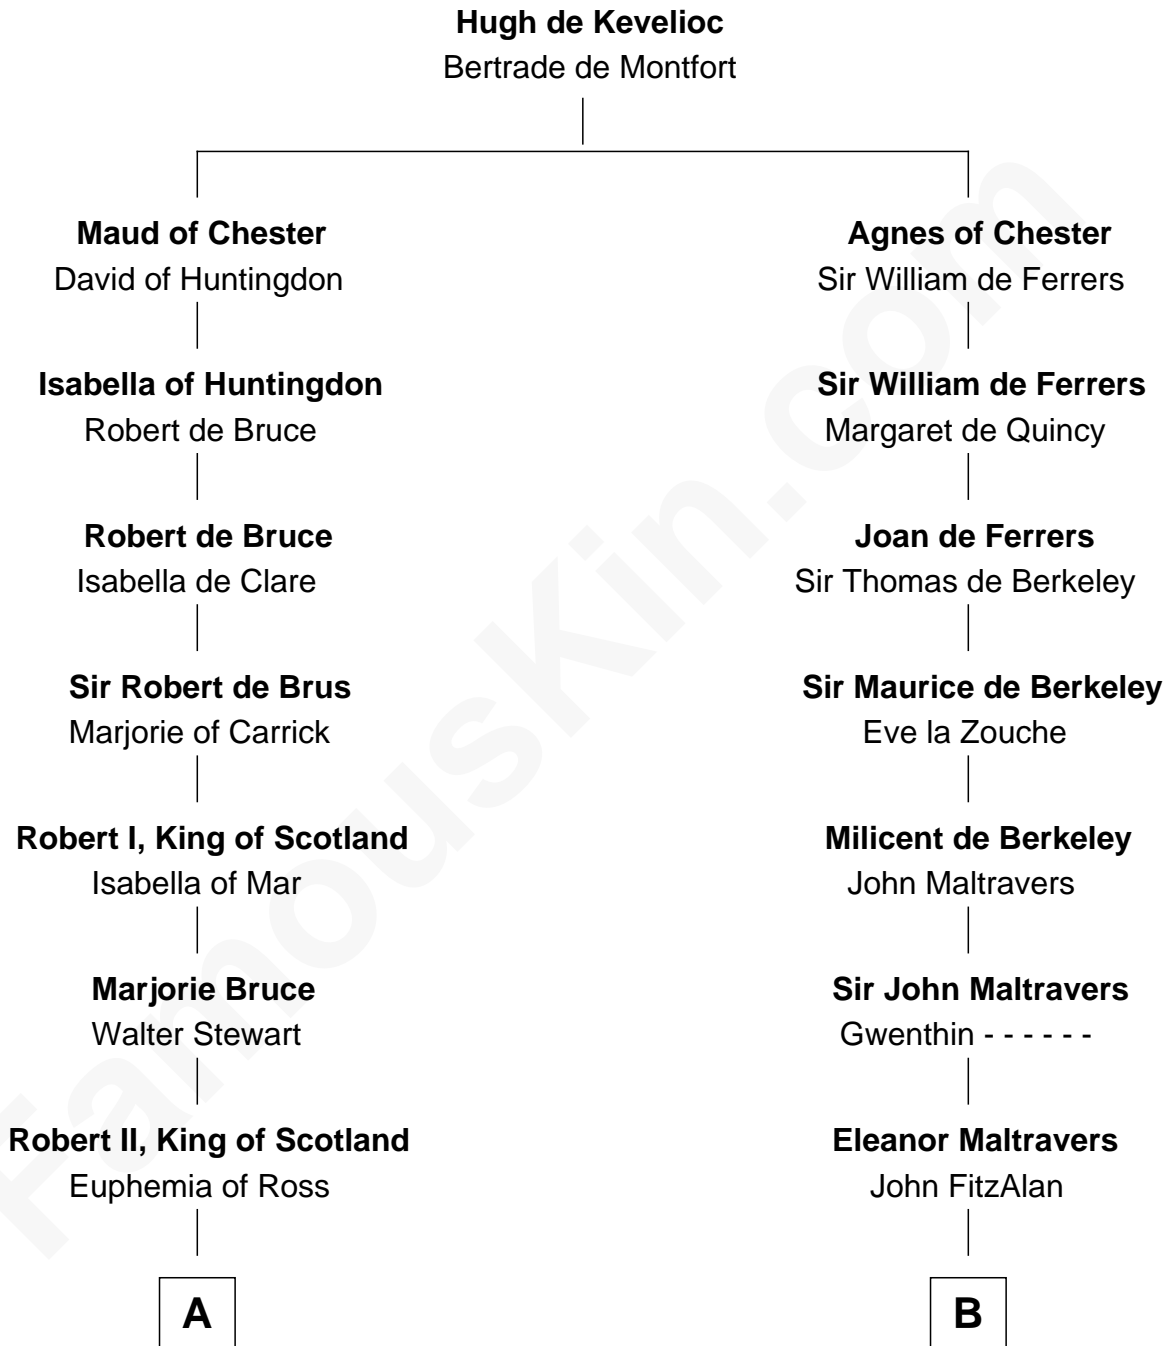

# FamousKin.com Relationship Chart of

**Hamilton Fish**

*26th U.S. Secretary of State*

20th cousin 1 time removed of

**Melville Fuller**

*8th Chief Justice of the U.S. Supreme Court*

**C**

**Gilbert Robert Livingston**

Cornelia Beekman

**Margaret Livingston**

Petrus Stuyvesant

**Elizabeth Stuyvesant**

Lt. Col. Nicholas Fish

**Hamilton Fish**

*26th U.S. Secretary of State*

**D**

**Samuel Coney**

Rebecca Guild

**Daniel Coney**

Susanna Curtis

**Paulina Bass Coney**

Nathan Weston

**Catherine Martin Weston**

Frederick Augustus Fuller

**Melville Fuller**

*8th U.S. Chief Justice*