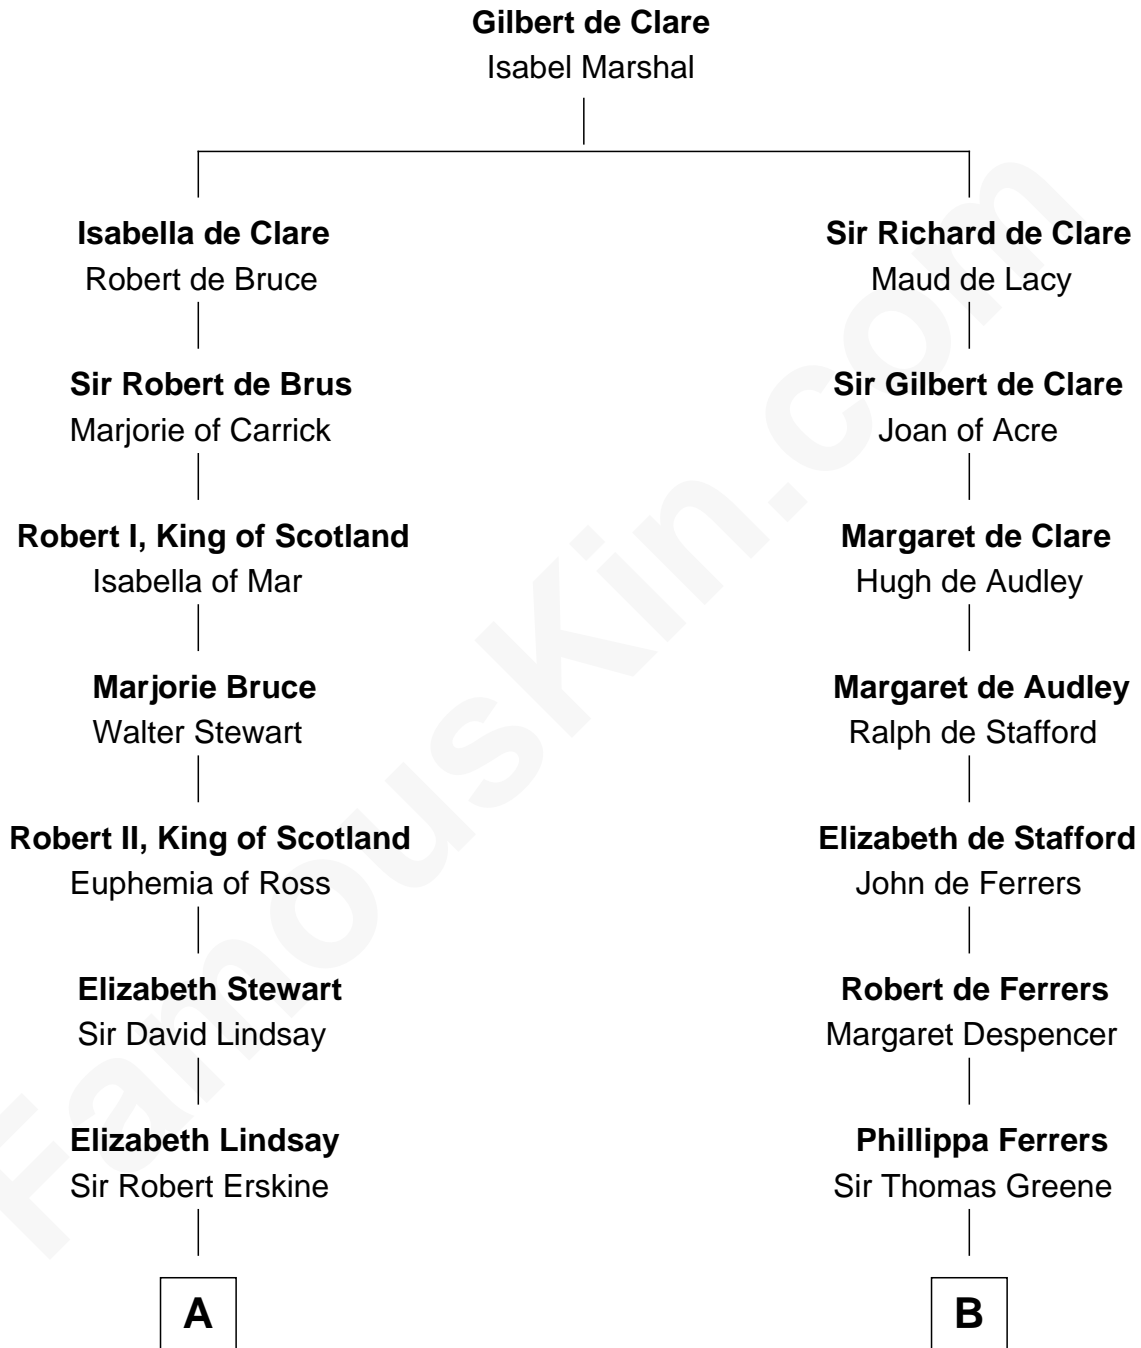

FamousKin.com Relationship Chart of

Hamilton Fish

26th U.S. Secretary of State

18th cousin 3 times removed of

Melville Fuller

8th Chief Justice of the U.S. Supreme Court

C

Elizabeth Stuyvesant