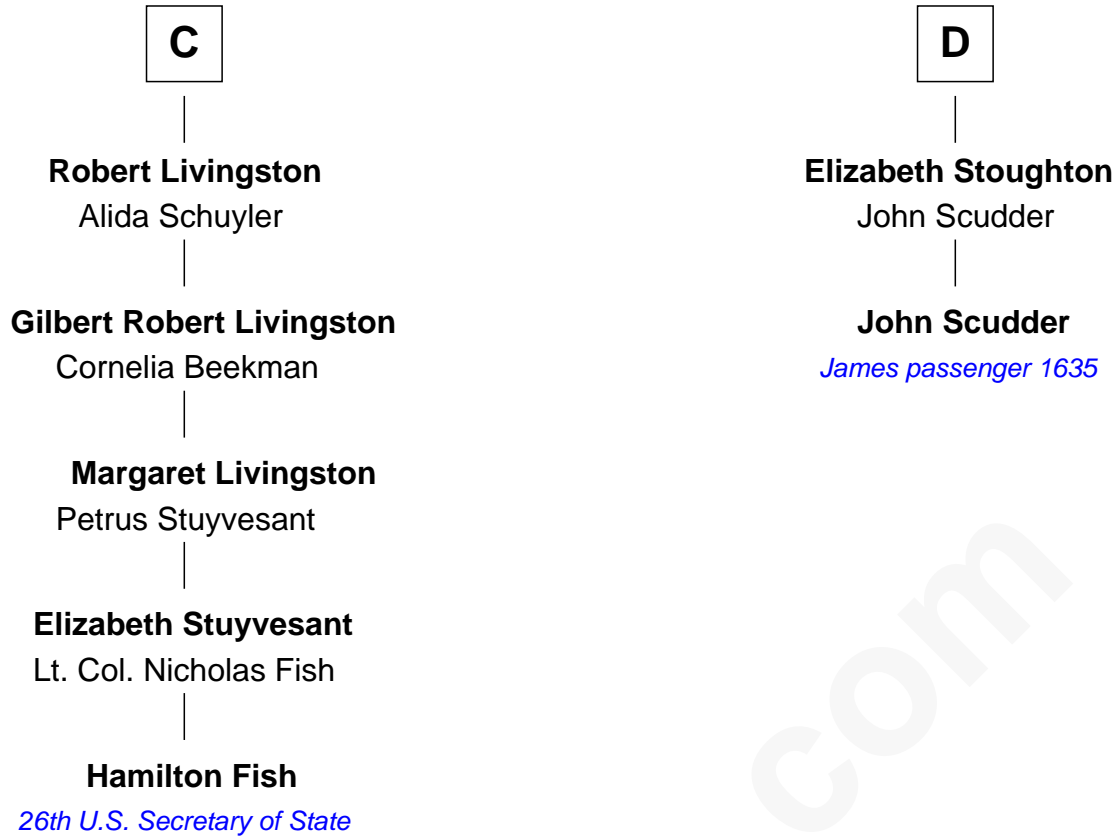

## Relationship Chart of

### Hamilton Fish

26th U.S. Secretary of State

18th cousin 3 times removed of

### John Scudder

(c1618 - c1690) James passenger 1635

FamousKin.com