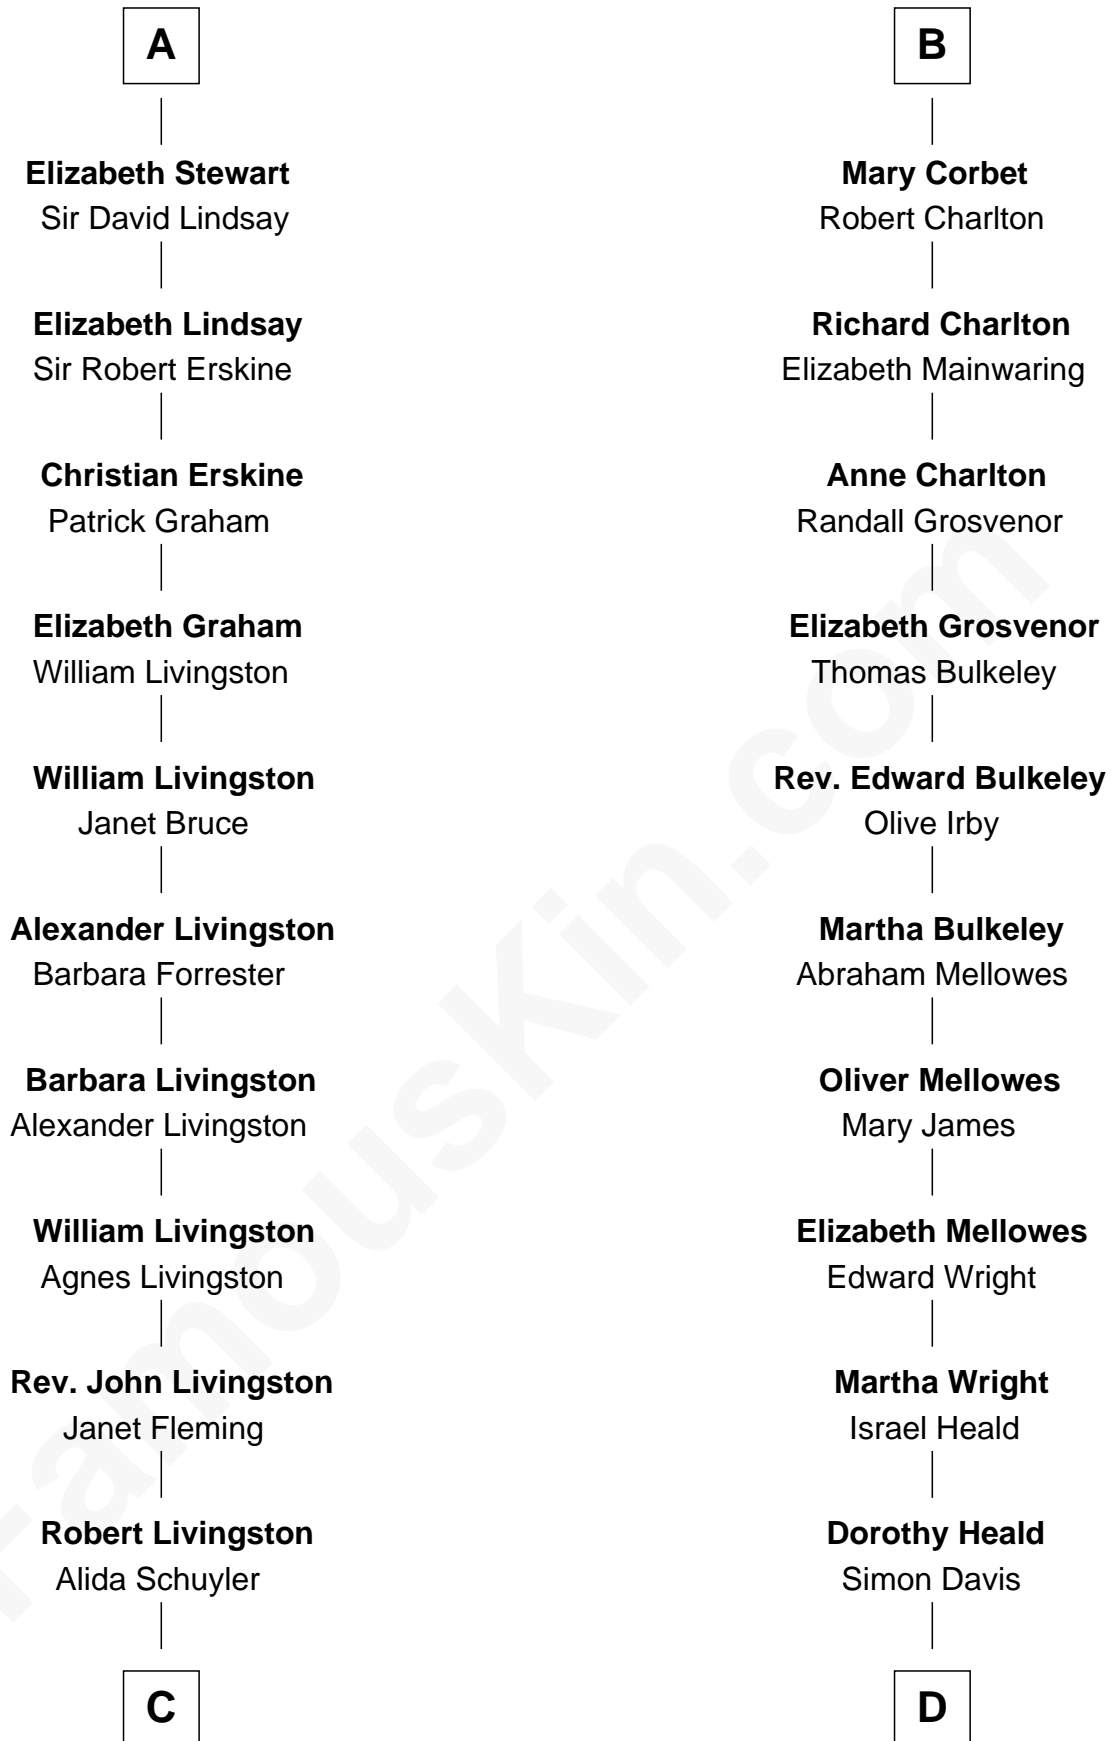

FamousKin.com

Relationship Chart of

Hamilton Fish

26th U.S. Secretary of State

20th cousin 1 time removed of

John Davis Long

32nd Governor of Massachusetts

C

Gilbert Robert Livingston

Cornelia Beekman

Margaret Livingston

Petrus Stuyvesant

Elizabeth Stuyvesant

Lt. Col. Nicholas Fish

Hamilton Fish

26th U.S. Secretary of State