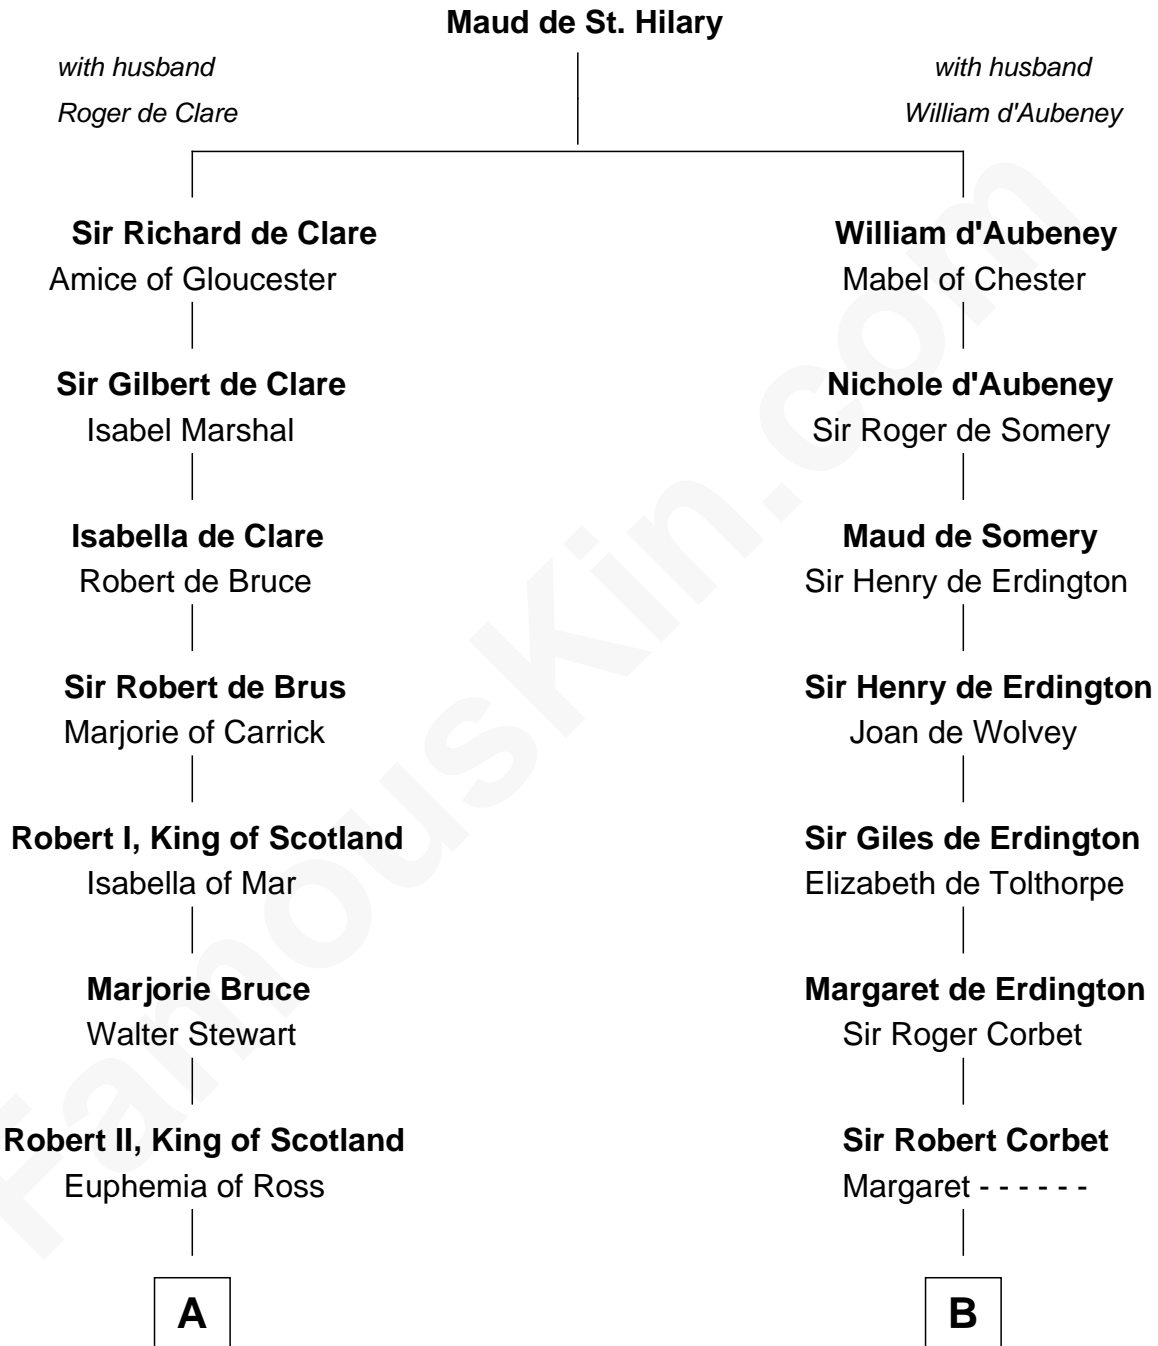

FamousKin.com

Relationship Chart of

Hamilton Fish

26th U.S. Secretary of State

20th cousin 1 time removed of

John Davis Long

32nd Governor of Massachusetts

C

Gilbert Robert Livingston

Cornelia Beekman

Margaret Livingston

Petrus Stuyvesant

Elizabeth Stuyvesant

Lt. Col. Nicholas Fish

Hamilton Fish

26th U.S. Secretary of State