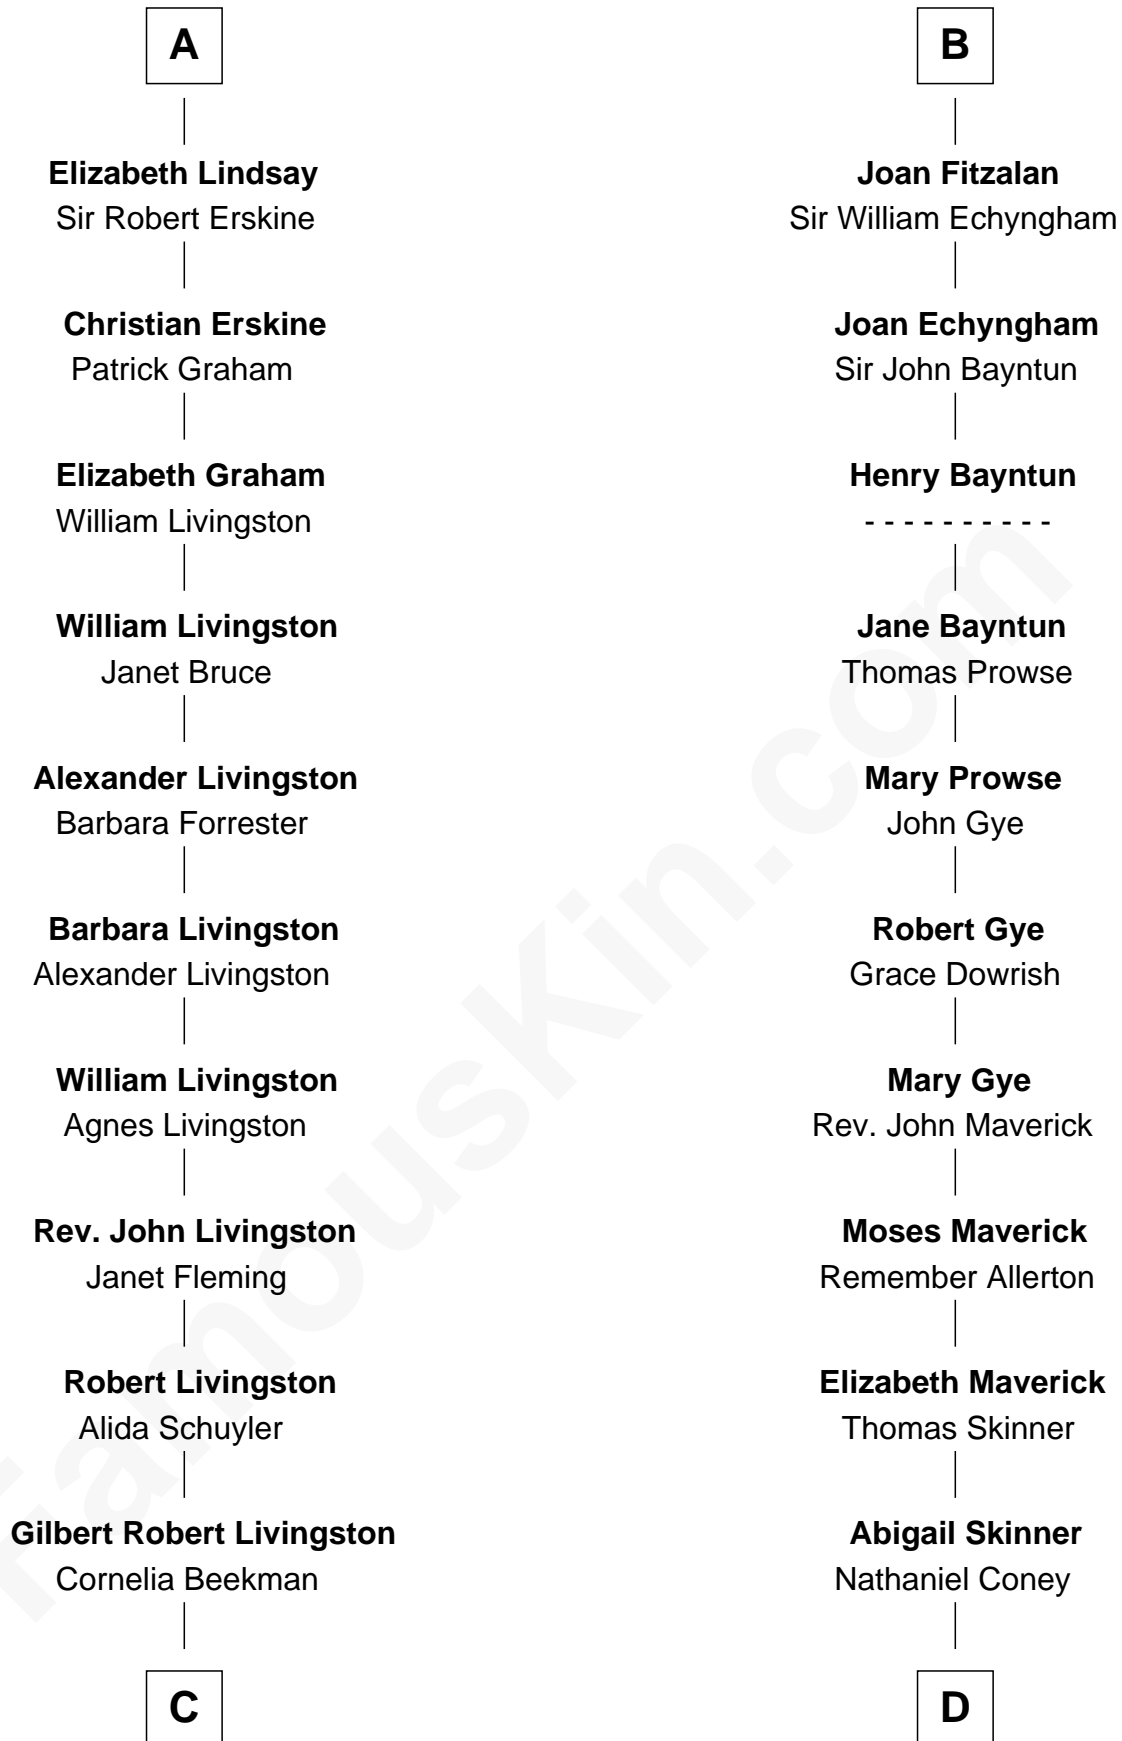

# FamousKin.com Relationship Chart of

**Hamilton Fish**

*26th U.S. Secretary of State*

19th cousin 1 time removed of

**Samuel Cony**

*31st Governor of Maine*

**Sir William Marshal**

Isabel de Clare

**C**

**Margaret Livingston**

Petrus Stuyvesant

**Elizabeth Stuyvesant**

Lt. Col. Nicholas Fish

**Hamilton Fish**

*26th U.S. Secretary of State*

**D**

**Samuel Coney**

Rebecca Guild

**Samuel Coney**

Susanna Johnson

**Samuel Coney**

Susan Bowdoin Coney

**Samuel Coney**

*31st Governor of Maine*