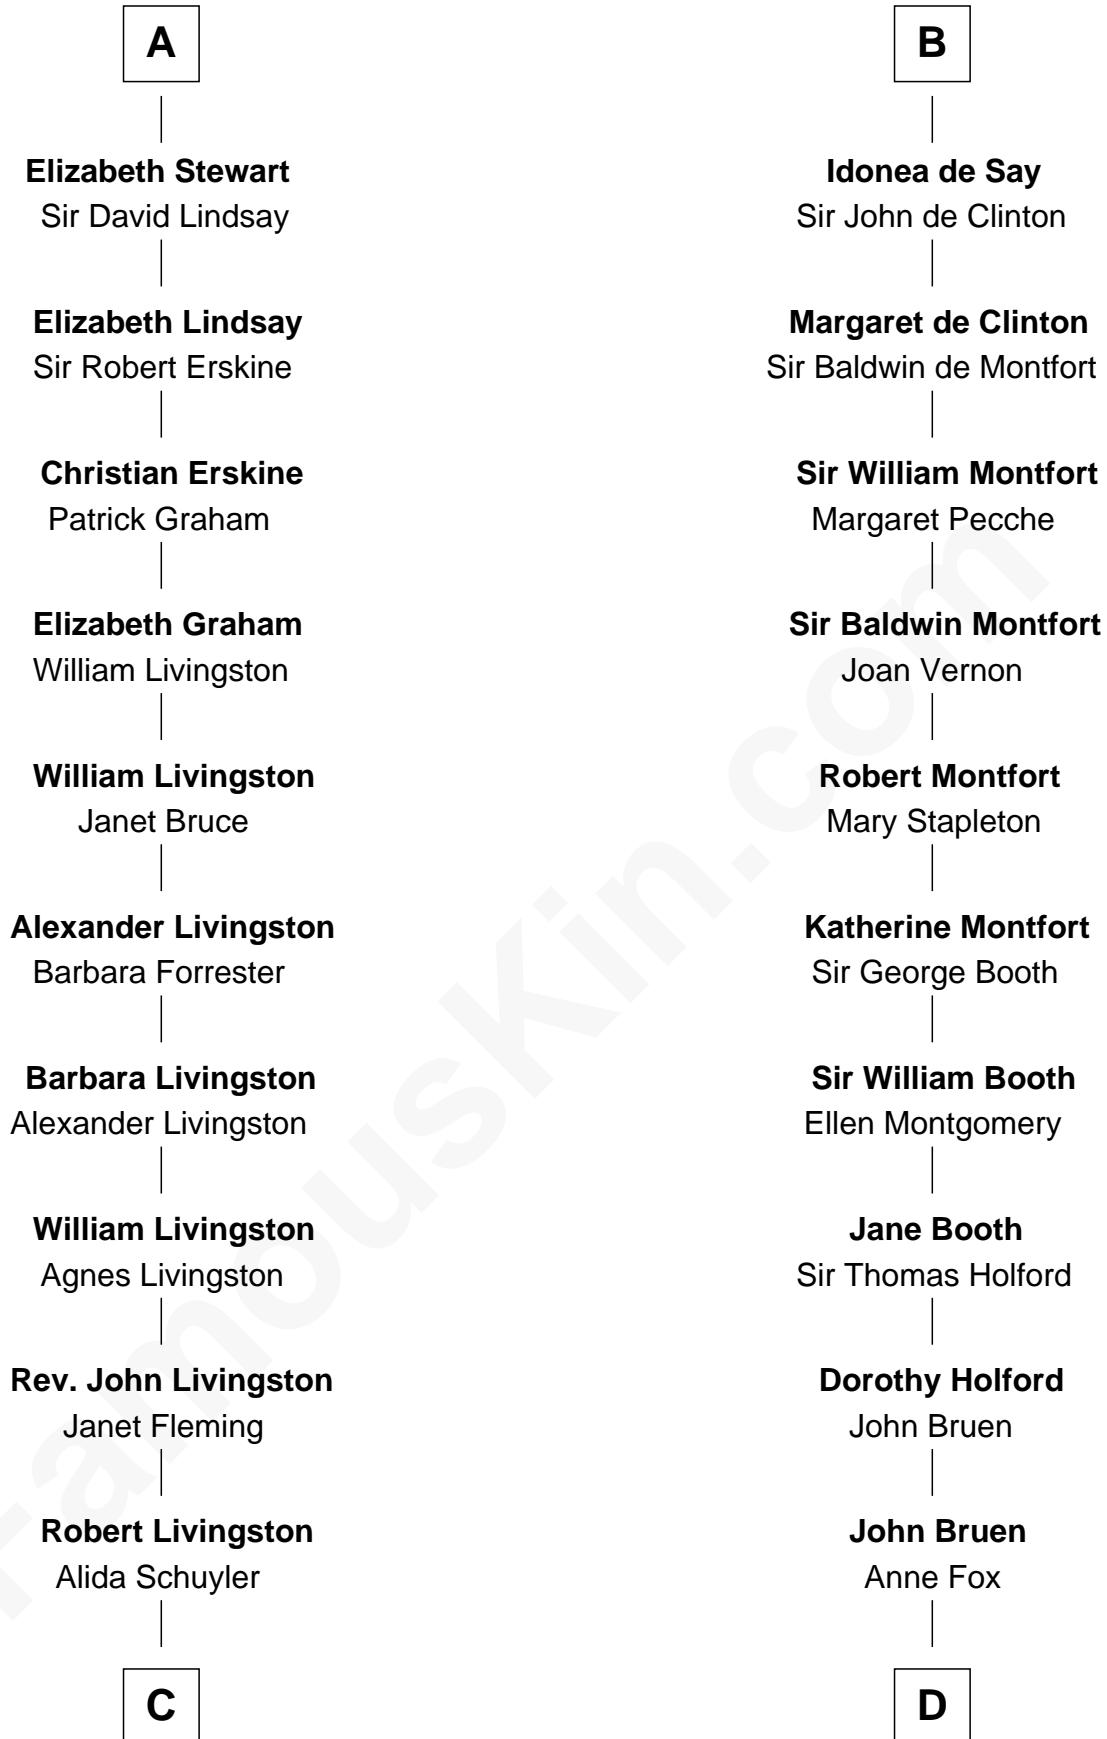

# FamousKin.com Relationship Chart of

**Hamilton Fish**

*26th U.S. Secretary of State*

20th cousin 1 time removed of

**Isaac Tichenor**

*3rd and 5th Governor of Vermont*

**C**

**Gilbert Robert Livingston**

Cornelia Beekman

**Margaret Livingston**

Petrus Stuyvesant

**Elizabeth Stuyvesant**

Lt. Col. Nicholas Fish

**Hamilton Fish**

*26th U.S. Secretary of State*

**D**

**Obadiah Bruen**

Sarah Seeley

**Hannah Bruen**

John Baldwin

**Elizabeth Baldwin**

Daniel Tichenor

**Daniel Tichenor**

Susanna Guerin

**Isaac Tichenor**

*3rd and 5th Governor of Vermont*