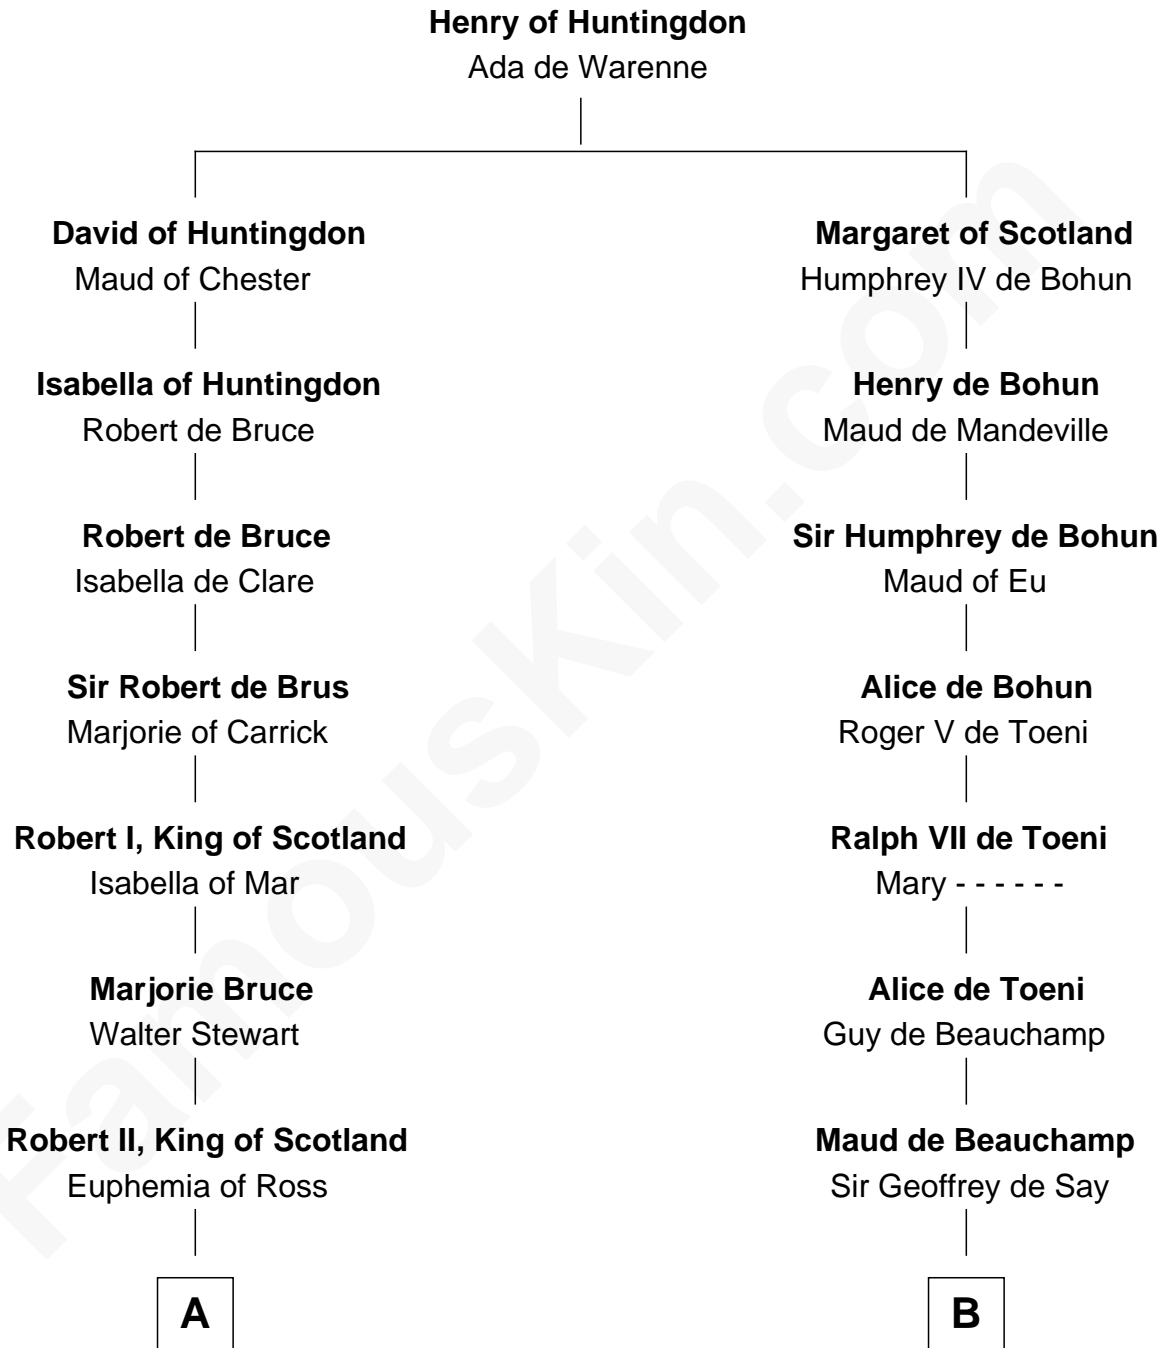

# FamousKin.com Relationship Chart of

**Hamilton Fish**

*26th U.S. Secretary of State*

20th cousin 1 time removed of

**Isaac Tichenor**

*3rd and 5th Governor of Vermont*

**C**

**Gilbert Robert Livingston**

Cornelia Beekman

**Margaret Livingston**

Petrus Stuyvesant

**Elizabeth Stuyvesant**

Lt. Col. Nicholas Fish

**Hamilton Fish**

*26th U.S. Secretary of State*

**D**

**Isaac Tichenor**

*3rd and 5th Governor of Vermont*