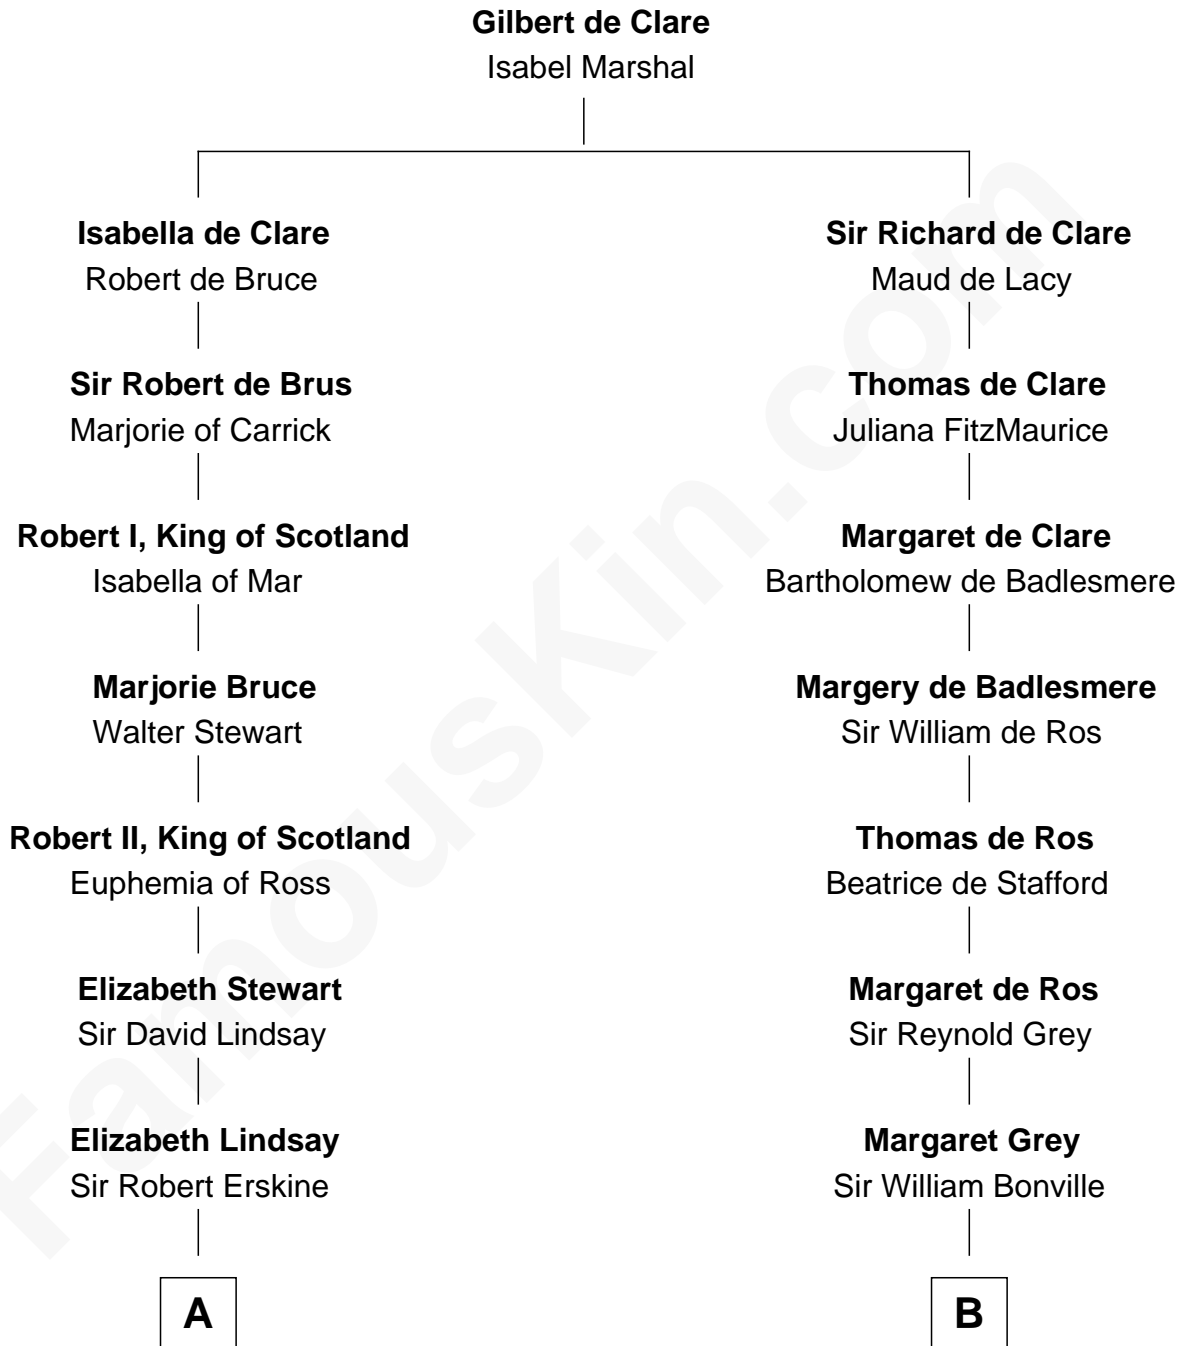

## Relationship Chart of

### Hamilton Fish

26th U.S. Secretary of State

18th cousin 1 time removed of

**William Woodbridge**

2nd Governor of Michigan

**C**

**Elizabeth Stuyvesant**  
Lt. Col. Nicholas Fish

**Hamilton Fish**  
*26th U.S. Secretary of State*

**D**

**Dr. Dudley Woodbridge**  
Sarah Sheldon

**Dudley Woodbridge**  
Lucy Backus

**William Woodbridge**  
*2nd Governor of Michigan*

FamousKin.com