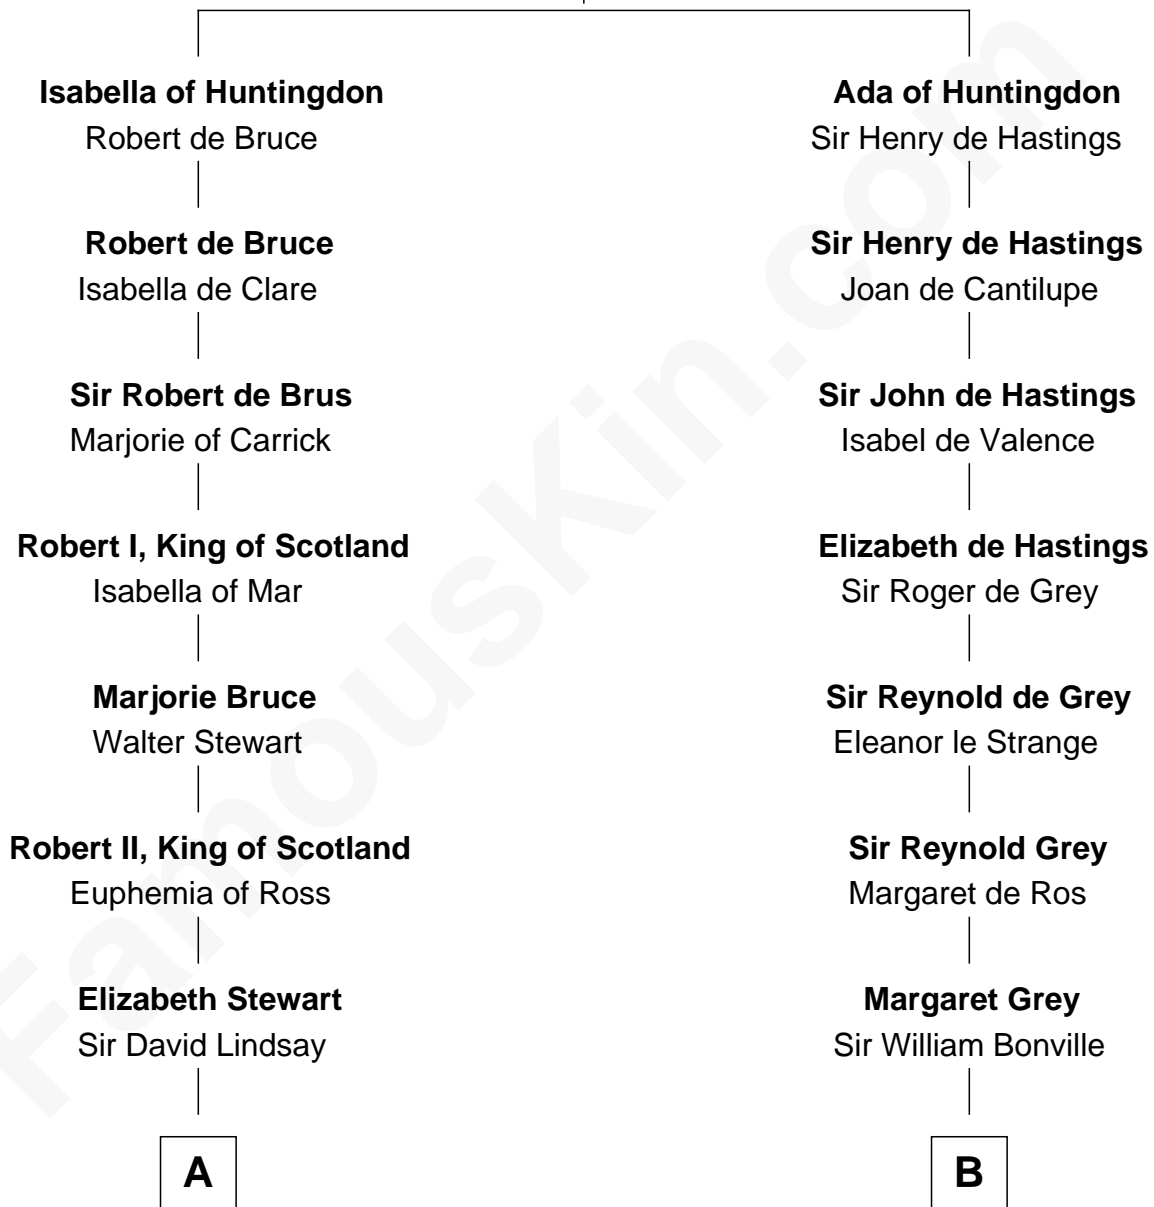

FamousKin.com Relationship Chart of

Hamilton Fish

26th U.S. Secretary of State

19th cousin of

William Woodbridge

2nd Governor of Michigan

David of Huntingdon

Maud of Chester

C

Margaret Livingston

Petrus Stuyvesant

Elizabeth Stuyvesant

Lt. Col. Nicholas Fish

Hamilton Fish

26th U.S. Secretary of State

D

Dr. Dudley Woodbridge

Sarah Sheldon

Dudley Woodbridge

Lucy Backus

William Woodbridge

2nd Governor of Michigan

FamousKin.com