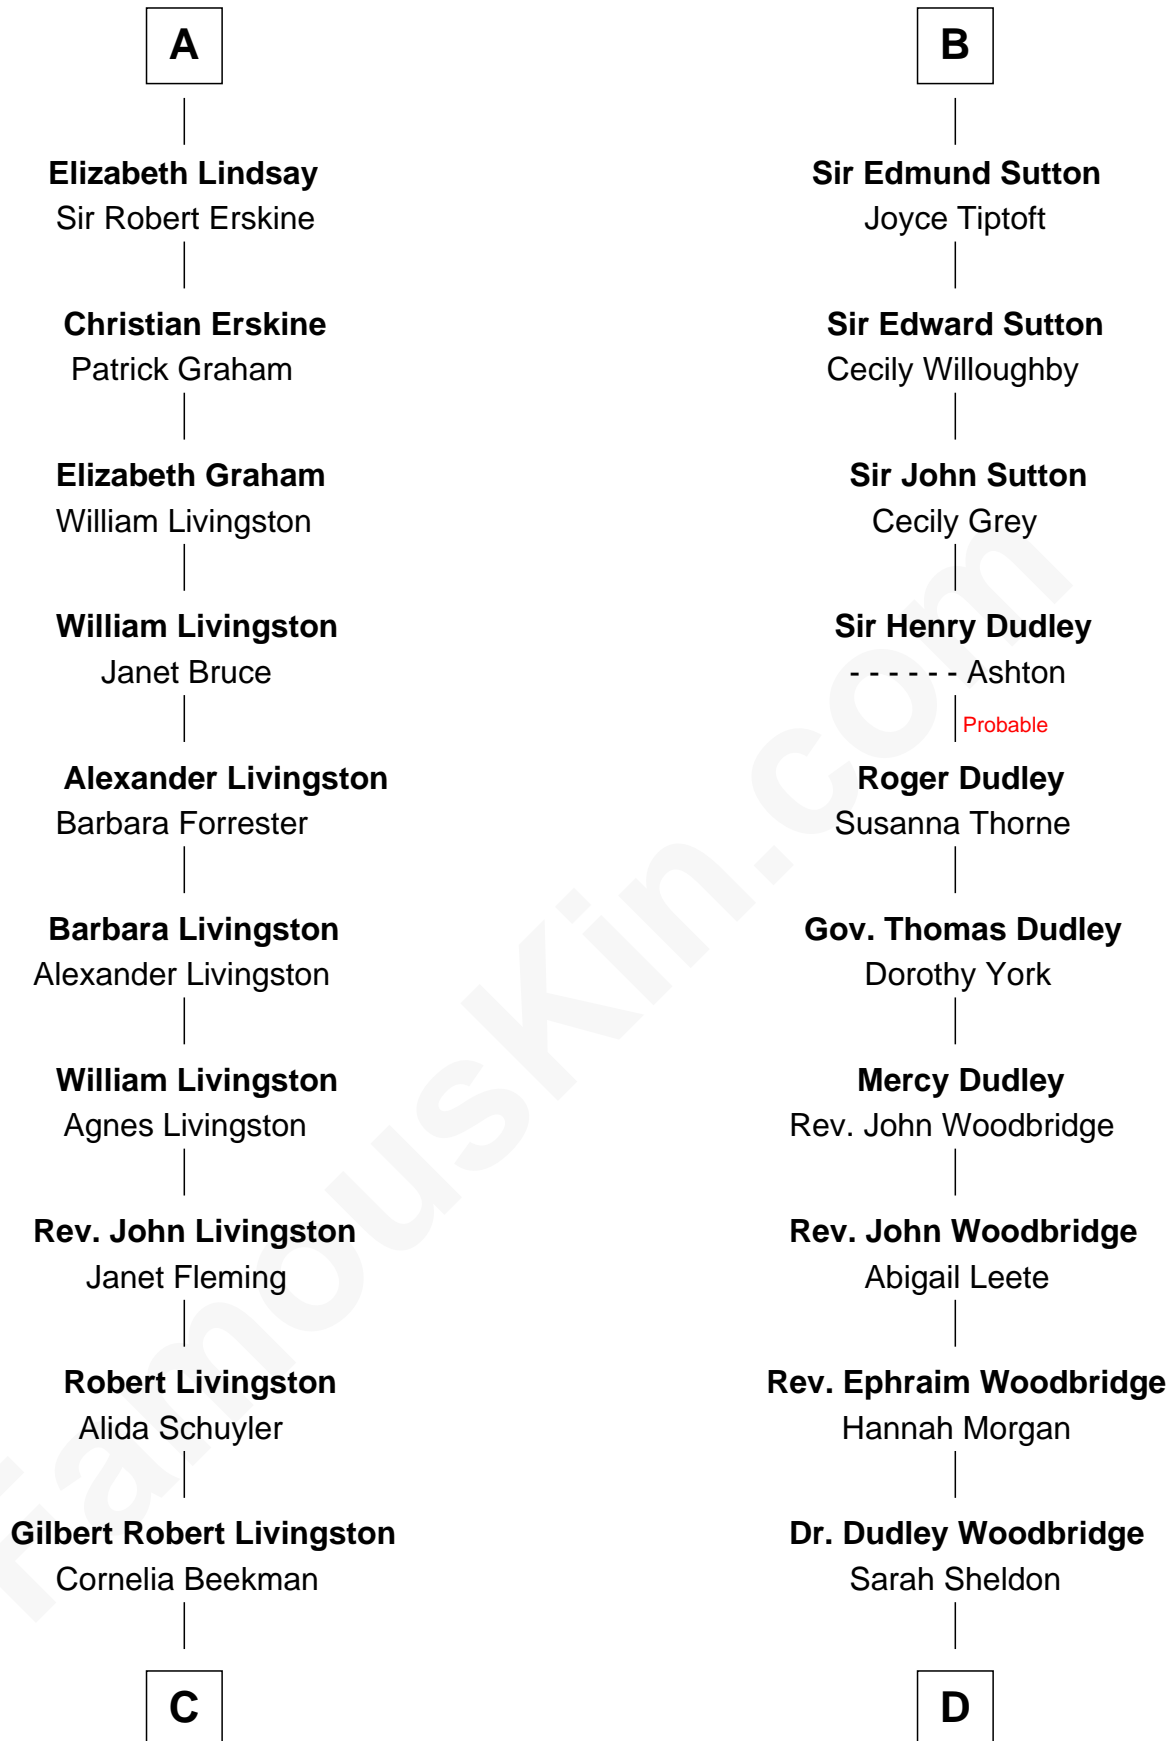

FamousKin.com

Relationship Chart of

Hamilton Fish

26th U.S. Secretary of State

18th cousin 1 time removed of

William Woodbridge
2nd Governor of Michigan

C

Margaret Livingston

Petrus Stuyvesant

Elizabeth Stuyvesant

Lt. Col. Nicholas Fish

Hamilton Fish

26th U.S. Secretary of State

D

Dudley Woodbridge

Lucy Backus

William Woodbridge

2nd Governor of Michigan

FamousKin.com