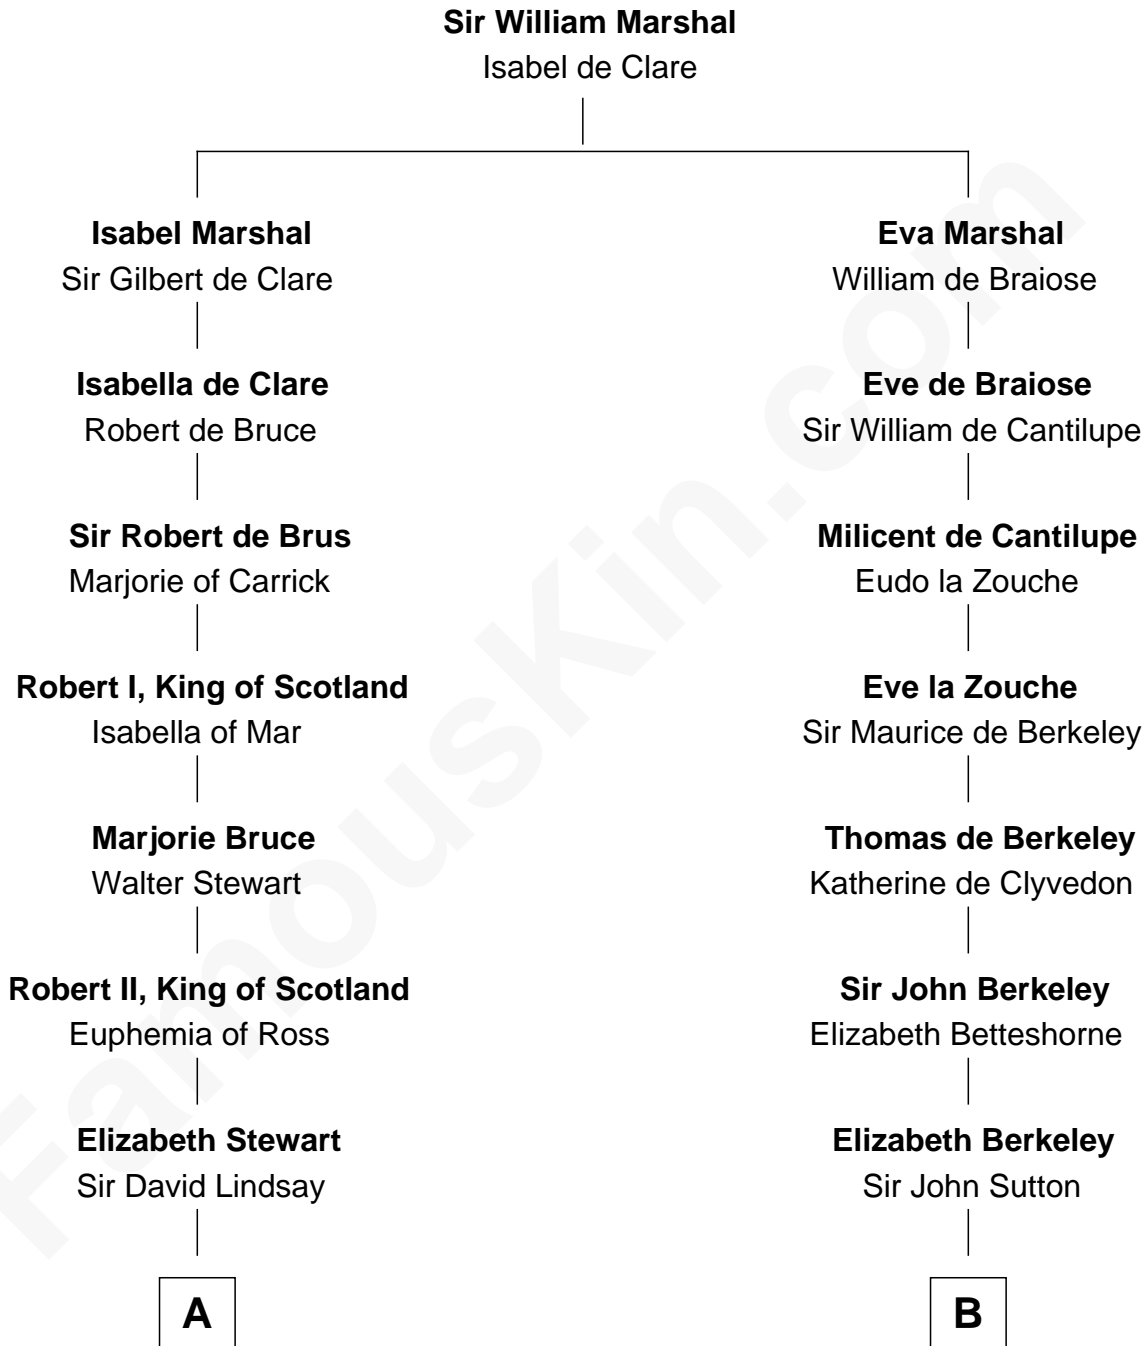

FamousKin.com

Relationship Chart of

Hamilton Fish

26th U.S. Secretary of State

18th cousin 1 time removed of

William Woodbridge
2nd Governor of Michigan

C

Margaret Livingston

Petrus Stuyvesant

Elizabeth Stuyvesant

Lt. Col. Nicholas Fish

Hamilton Fish

26th U.S. Secretary of State

D

Dudley Woodbridge

Lucy Backus

William Woodbridge

2nd Governor of Michigan

FamousKin.com