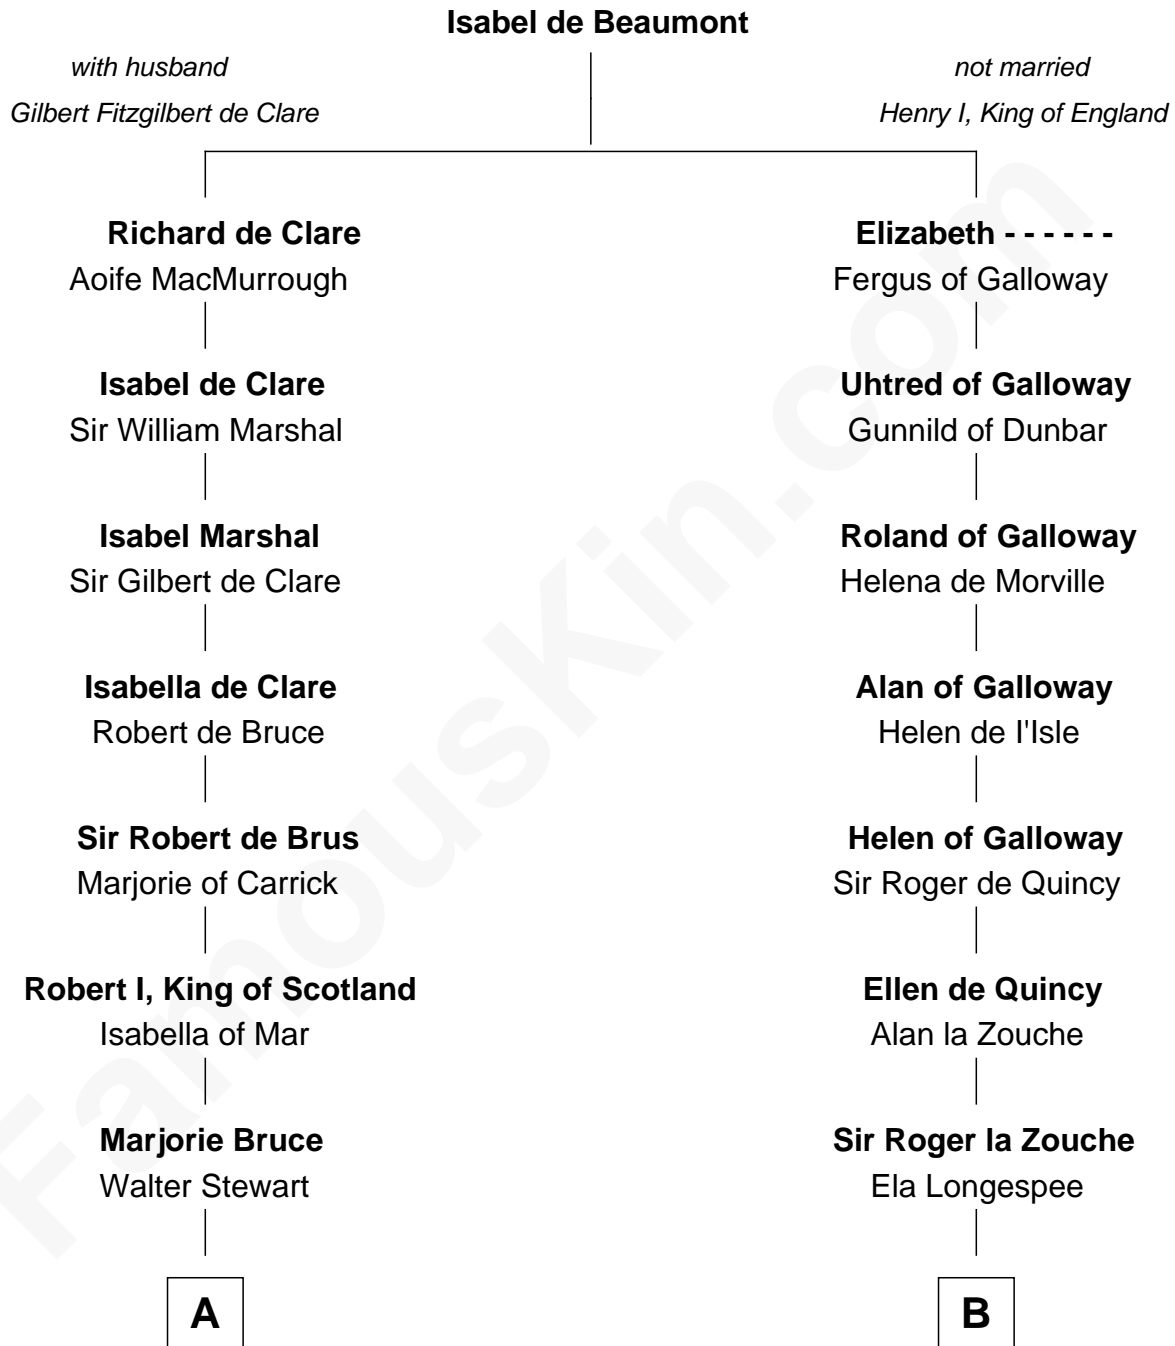

FamousKin.com

Relationship Chart of Hamilton Fish

26th U.S. Secretary of State

19th cousin 2 times removed of

Rev. John Whittingham

(c1616 - 1639) Great Migration Immigrant 1637

C

Robert Livingston

Alida Schuyler

Gilbert Robert Livingston

Cornelia Beekman

Margaret Livingston

Petrus Stuyvesant

Elizabeth Stuyvesant

Lt. Col. Nicholas Fish

Hamilton Fish

26th U.S. Secretary of State

D

Rev. Edward Bulkeley

Olive Irby

Elizabeth Bulkeley

Richard Whittingham

Rev. John Whittingham

Great Migration Immigrant 1637