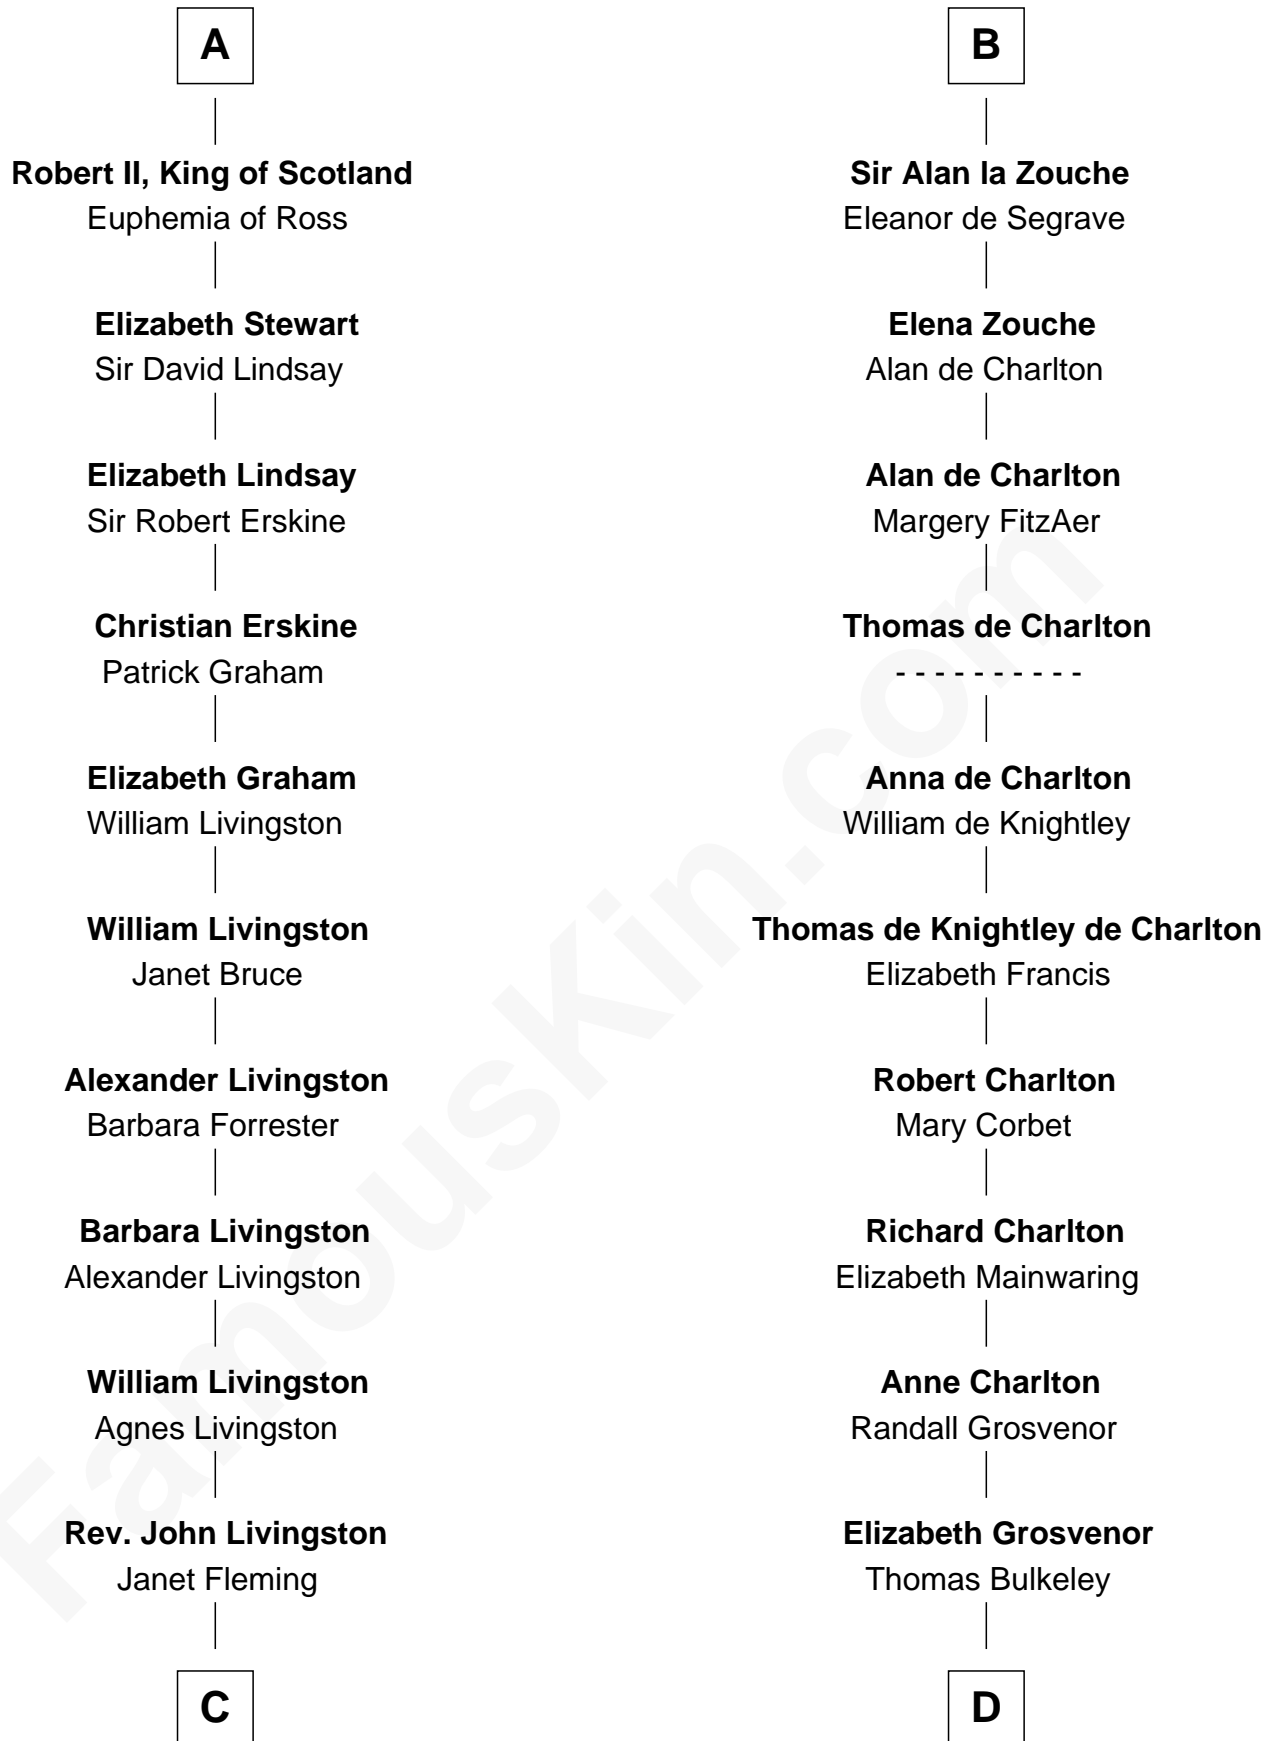

FamousKin.com

Relationship Chart of Hamilton Fish

26th U.S. Secretary of State

19th cousin 2 times removed of

Rev. John Whittingham

(c1616 - 1639) Great Migration Immigrant 1637

C

Robert Livingston