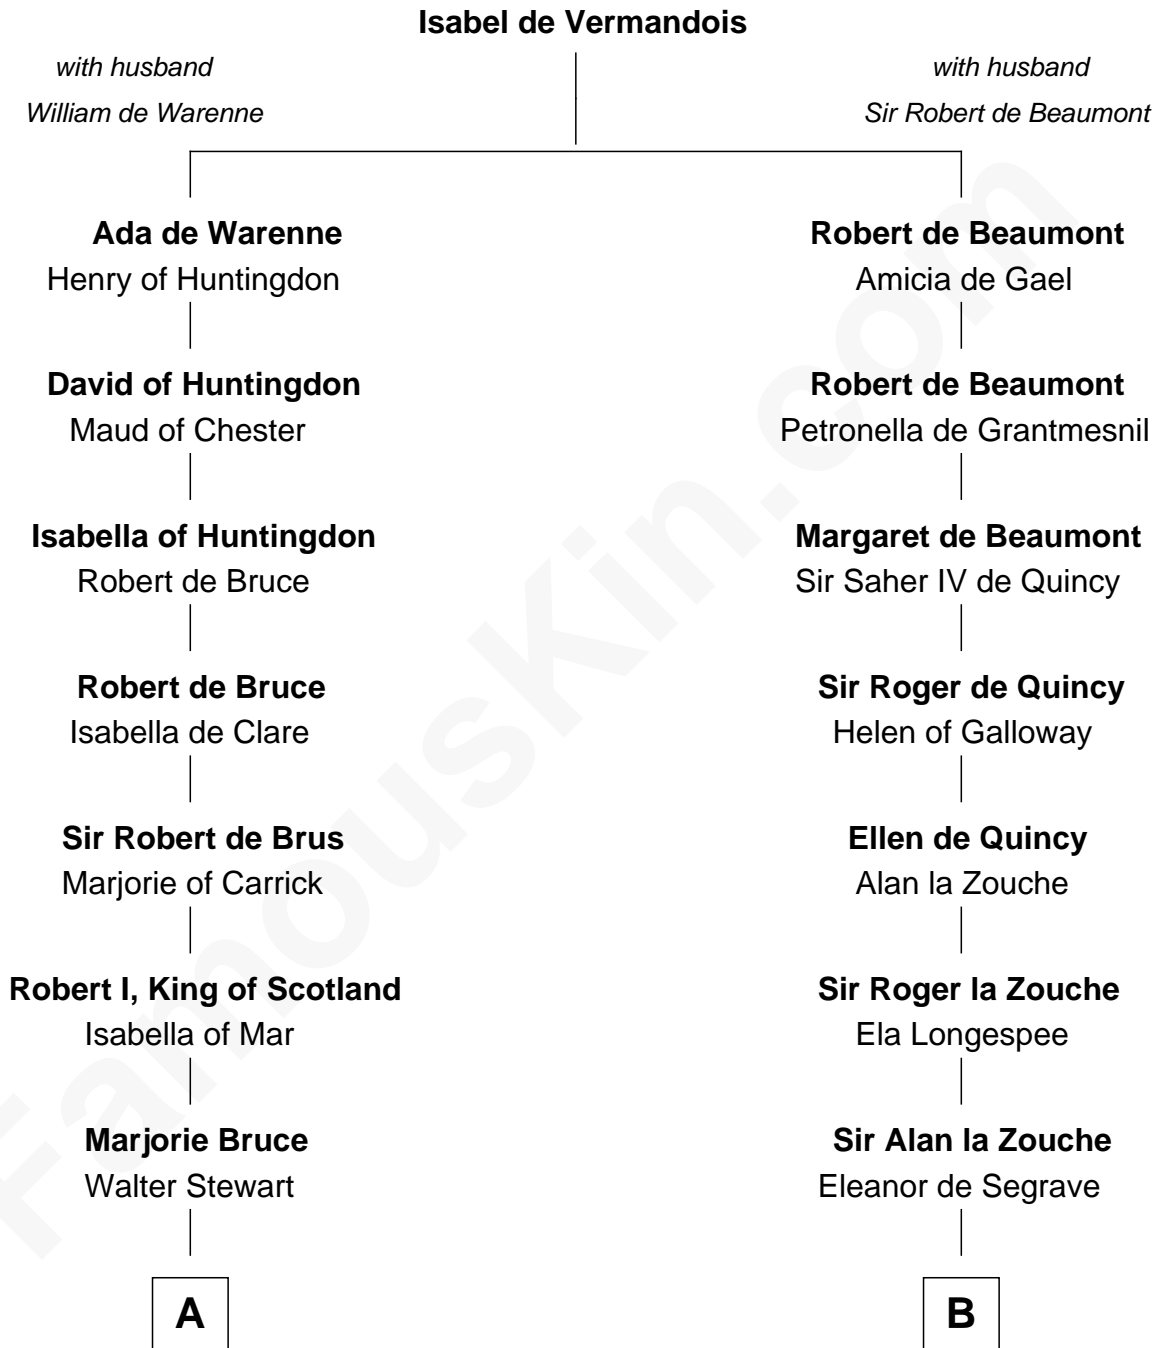

## Relationship Chart of

### Hamilton Fish

26th U.S. Secretary of State

18th cousin 3 times removed of

**Rev. John Whittingham**

(c1616 - 1639) Great Migration Immigrant 1637

**C**

**Robert Livingston**

Alida Schuyler