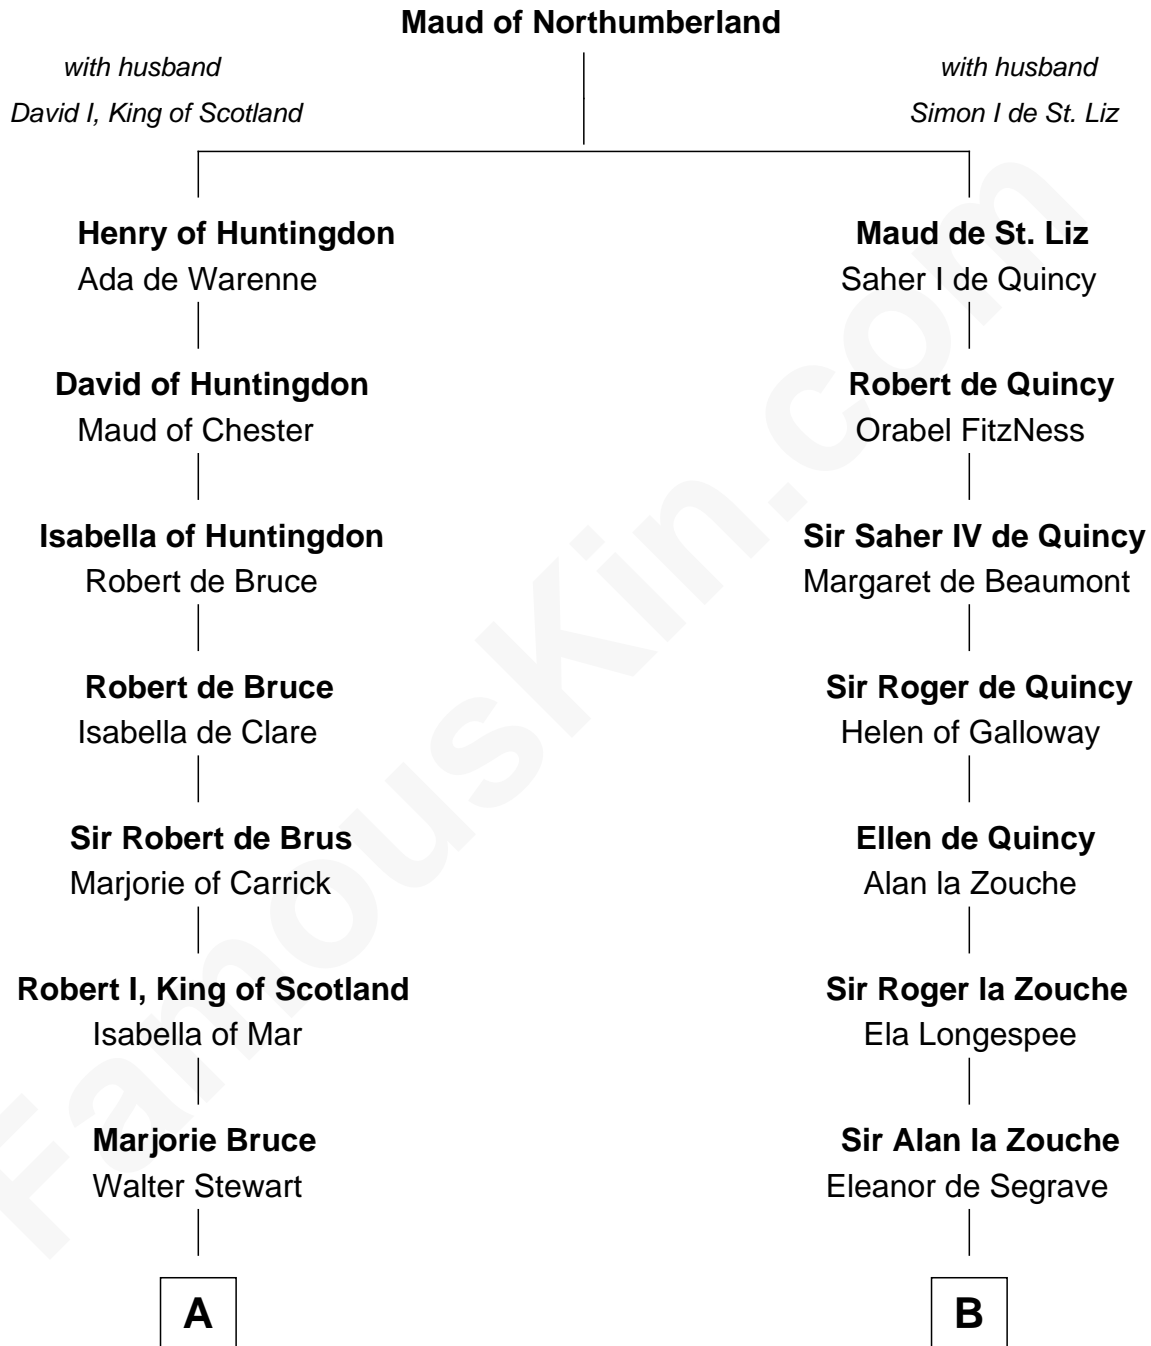

FamousKin.com

Relationship Chart of

Hamilton Fish

26th U.S. Secretary of State

18th cousin 3 times removed of

Rev. John Whittingham

(c1616 - 1639) Great Migration Immigrant 1637

C

Robert Livingston

Alida Schuyler

Gilbert Robert Livingston

Cornelia Beekman

Margaret Livingston

Petrus Stuyvesant

Elizabeth Stuyvesant

Lt. Col. Nicholas Fish

Hamilton Fish

26th U.S. Secretary of State

D

Elizabeth Bulkeley

Richard Whittingham

Rev. John Whittingham

Great Migration Immigrant 1637

FamousKin.com