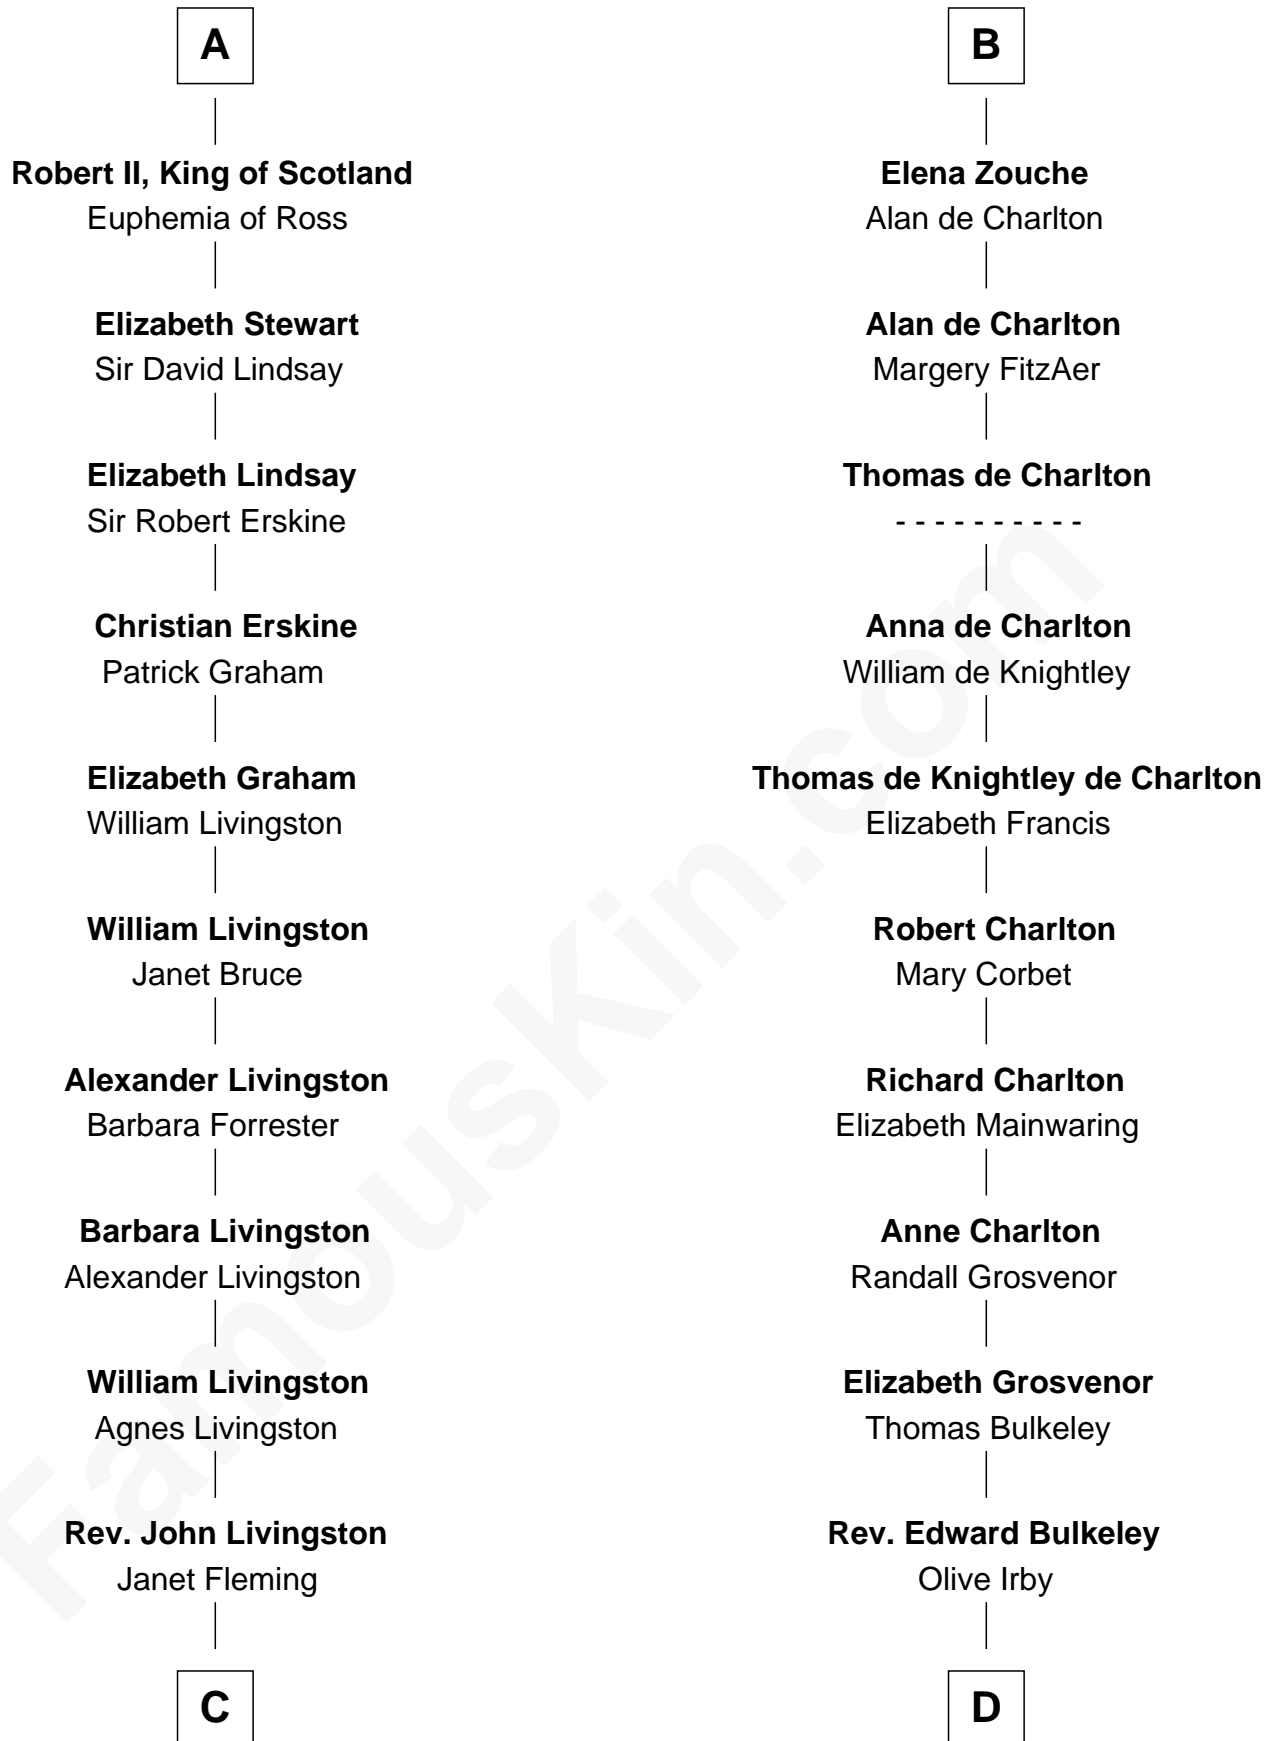

FamousKin.com

Relationship Chart of

Hamilton Fish

26th U.S. Secretary of State

18th cousin 3 times removed of

Rev. John Whittingham

(c1616 - 1639) Great Migration Immigrant 1637

C