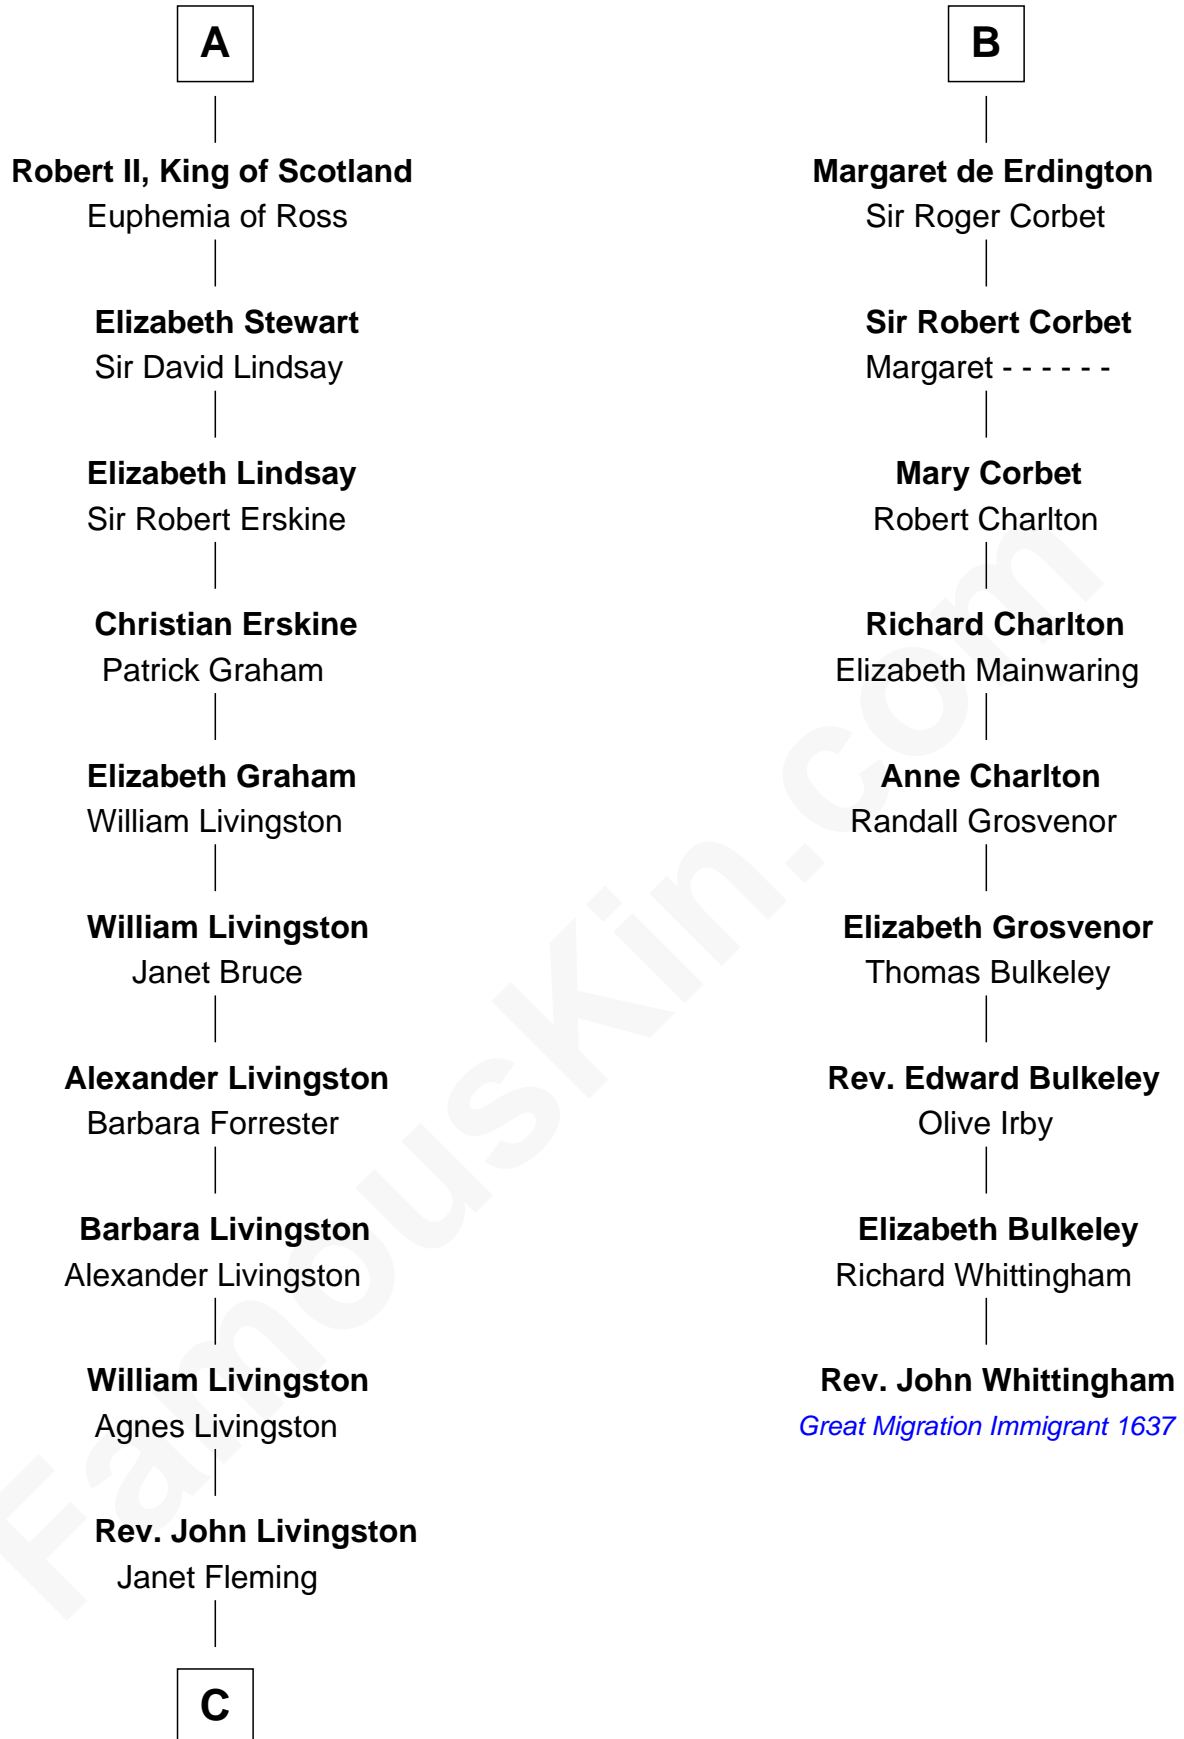

FamousKin.com

Relationship Chart of

Hamilton Fish

26th U.S. Secretary of State

15th cousin 6 times removed of

Rev. John Whittingham

(c1616 - 1639) Great Migration Immigrant 1637

C

Robert Livingston

Alida Schuyler

Gilbert Robert Livingston

Cornelia Beekman

Margaret Livingston

Petrus Stuyvesant

Elizabeth Stuyvesant

Lt. Col. Nicholas Fish