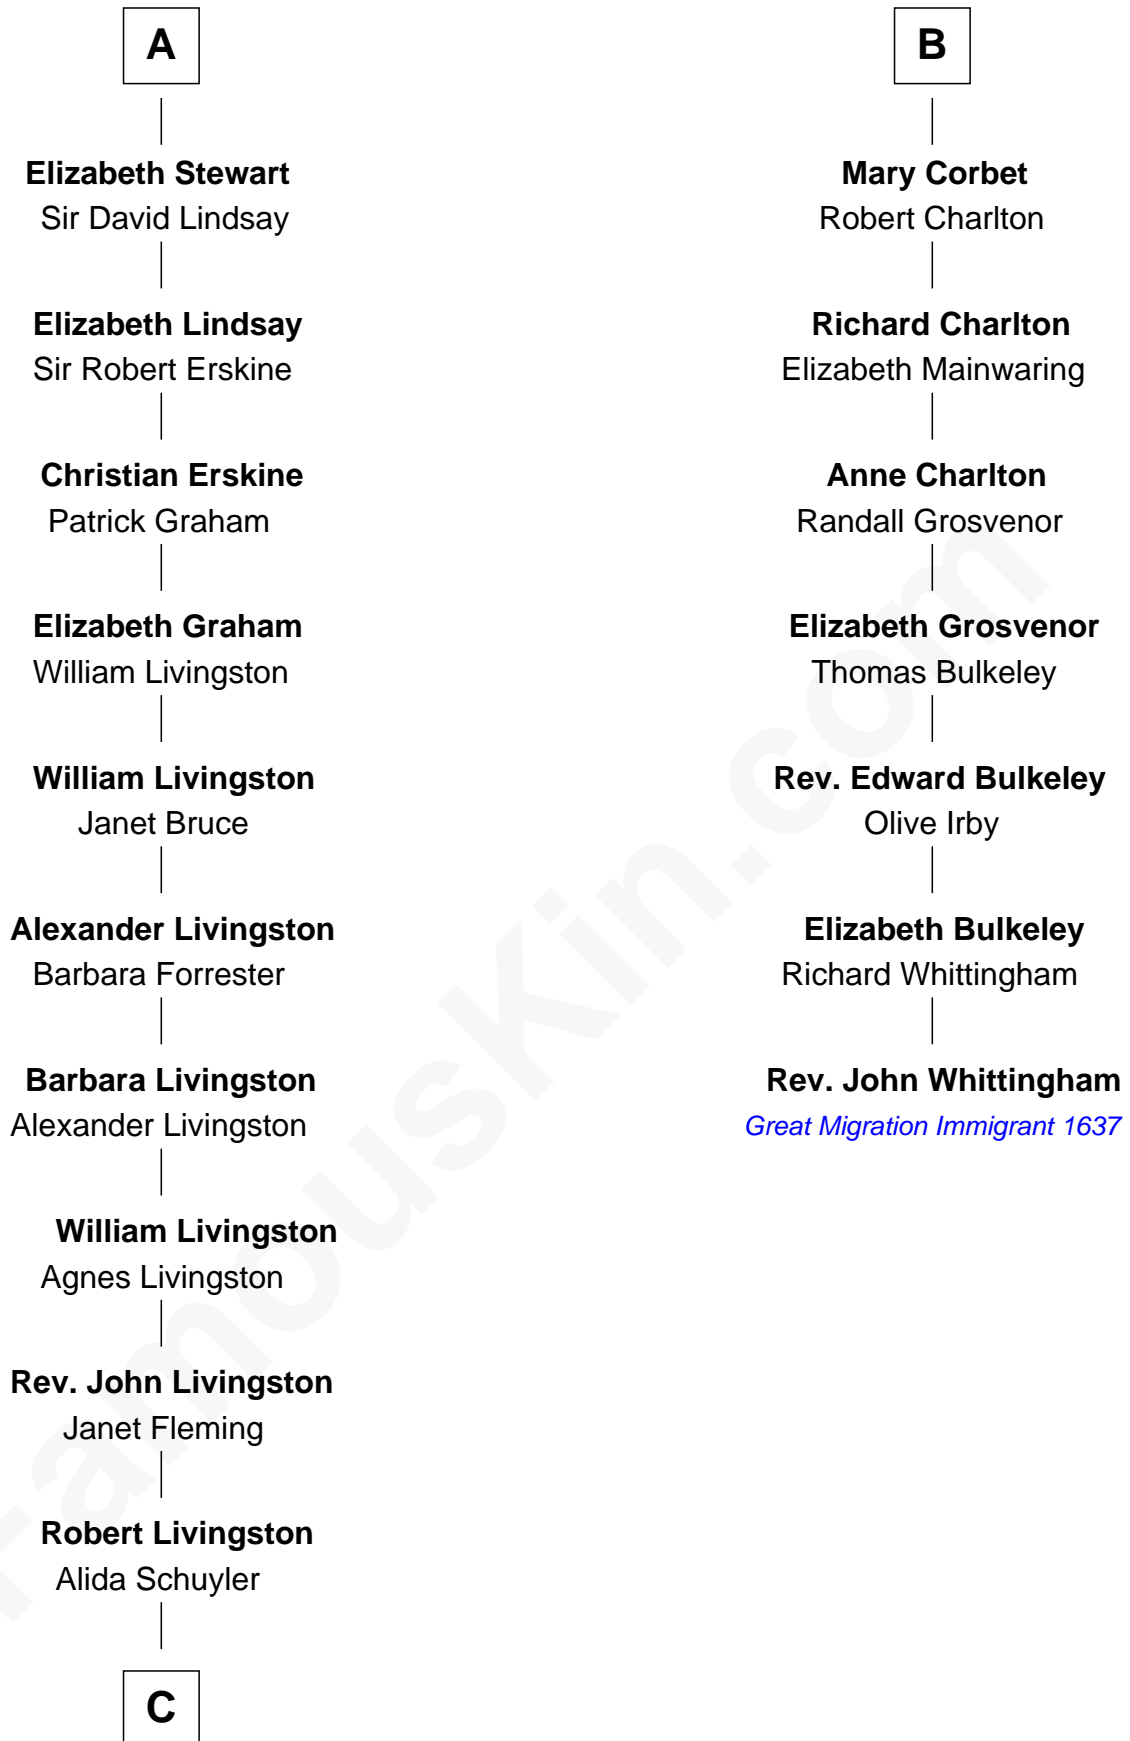

FamousKin.com Relationship Chart of Hamilton Fish

26th U.S. Secretary of State

13th cousin 7 times removed of

Rev. John Whittingham

(c1616 - 1639) Great Migration Immigrant 1637

C

—
Gilbert Robert Livingston

Cornelia Beekman

—
Margaret Livingston

Petrus Stuyvesant

—
Elizabeth Stuyvesant

Lt. Col. Nicholas Fish

—
Hamilton Fish

26th U.S. Secretary of State

FamousKin.com