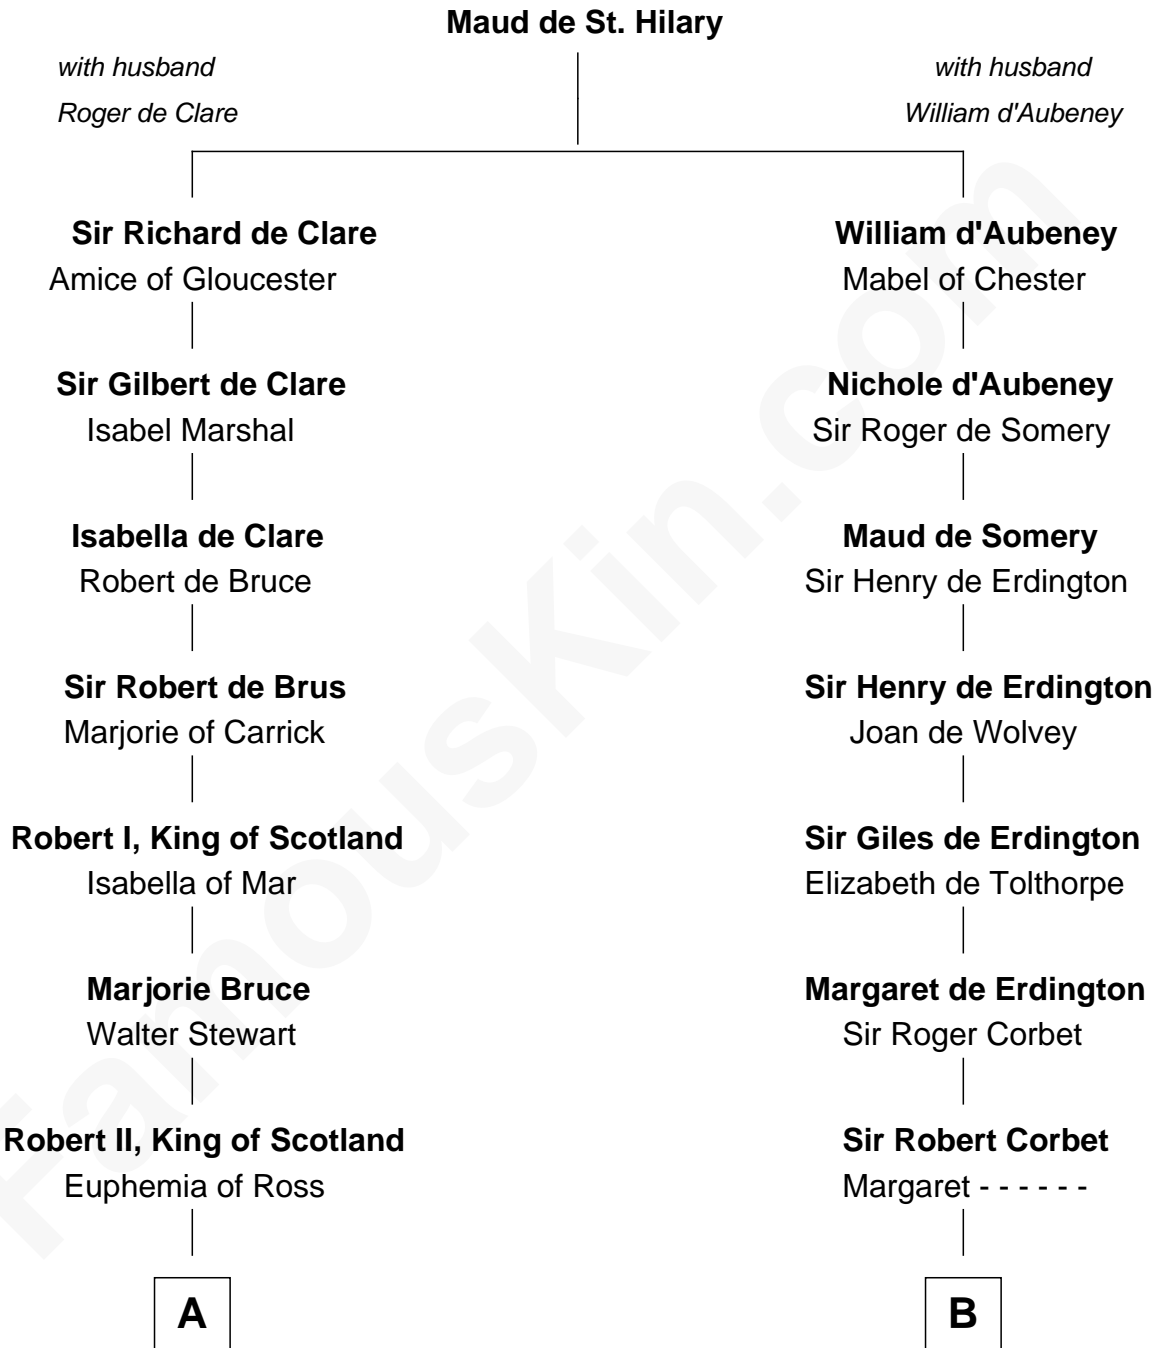

FamousKin.com Relationship Chart of Hamilton Fish

26th U.S. Secretary of State

13th cousin 7 times removed of

Rev. John Whittingham

(c1616 - 1639) Great Migration Immigrant 1637

C

—
Gilbert Robert Livingston

Cornelia Beekman

—
Margaret Livingston

Petrus Stuyvesant

—
Elizabeth Stuyvesant

Lt. Col. Nicholas Fish

—
Hamilton Fish

26th U.S. Secretary of State

FamousKin.com